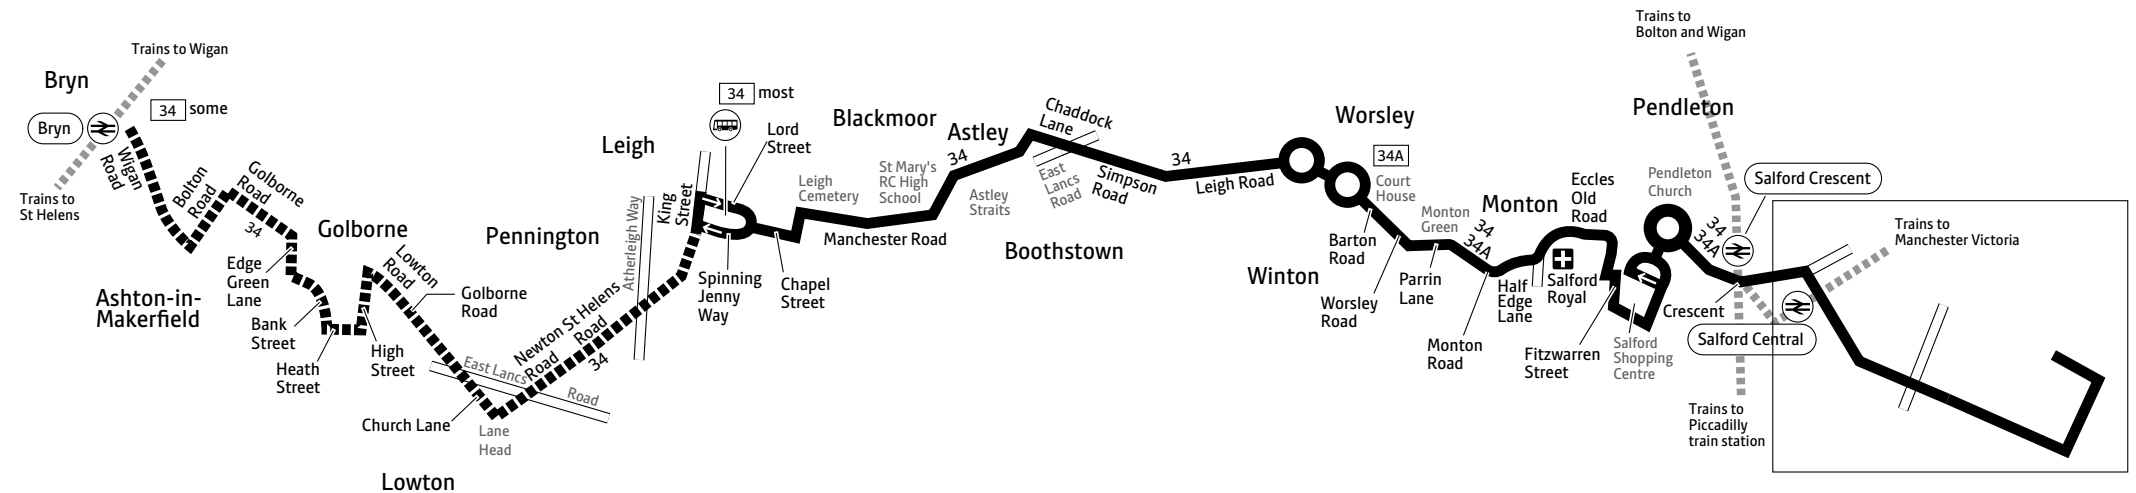

34 34A

Key

- Bus route
- Some morning/evening journeys only
- Train line
- Tram line
- Direction of travel
- Bus station/connection point
- Train station
- Metrolink stop
- Hospital
- Terminus

Route in Manchester city centre

Contains Ordnance Survey data ©Crown copyright and database right 2010
©0100022610 Transport for Greater Manchester 2021
Transport for Greater Manchester uses reasonable endeavours to check the accuracy of information published and to publish changes to information in a timely manner. In no event will Transport for Greater Manchester be liable for any loss that may arise from this information being inaccurate.