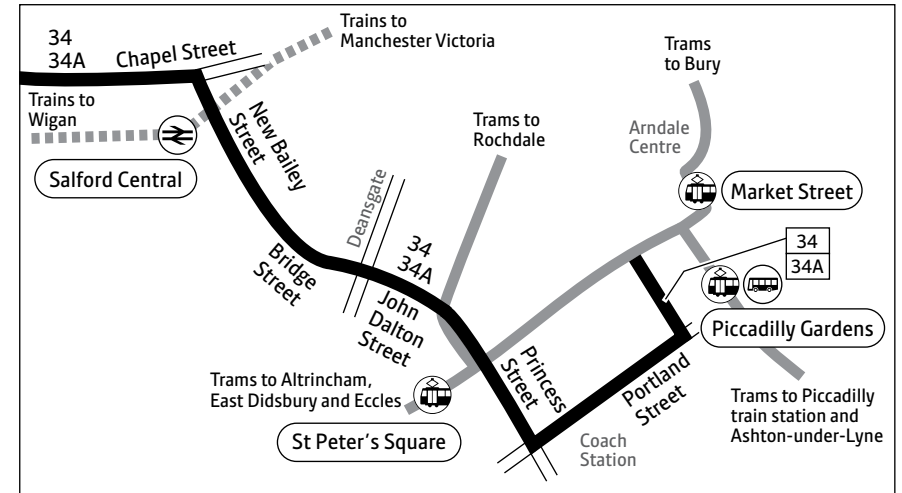

34 34A

Key

- Bus route
- Some morning/evening journeys only
- Train line
- Tram line
- Direction of travel
- Bus station/connection point
- Train station
- Metrolink stop
- Hospital
- Terminus

Route in Manchester city centre

Contains Ordnance Survey data ©Crown copyright and database right 2010
©0100022610 Transport for Greater Manchester 2021
Transport for Greater Manchester uses reasonable endeavours to check the accuracy of information published and to publish changes to information in a timely manner. In no event will Transport for Greater Manchester be liable for any loss that may arise from this information being inaccurate.