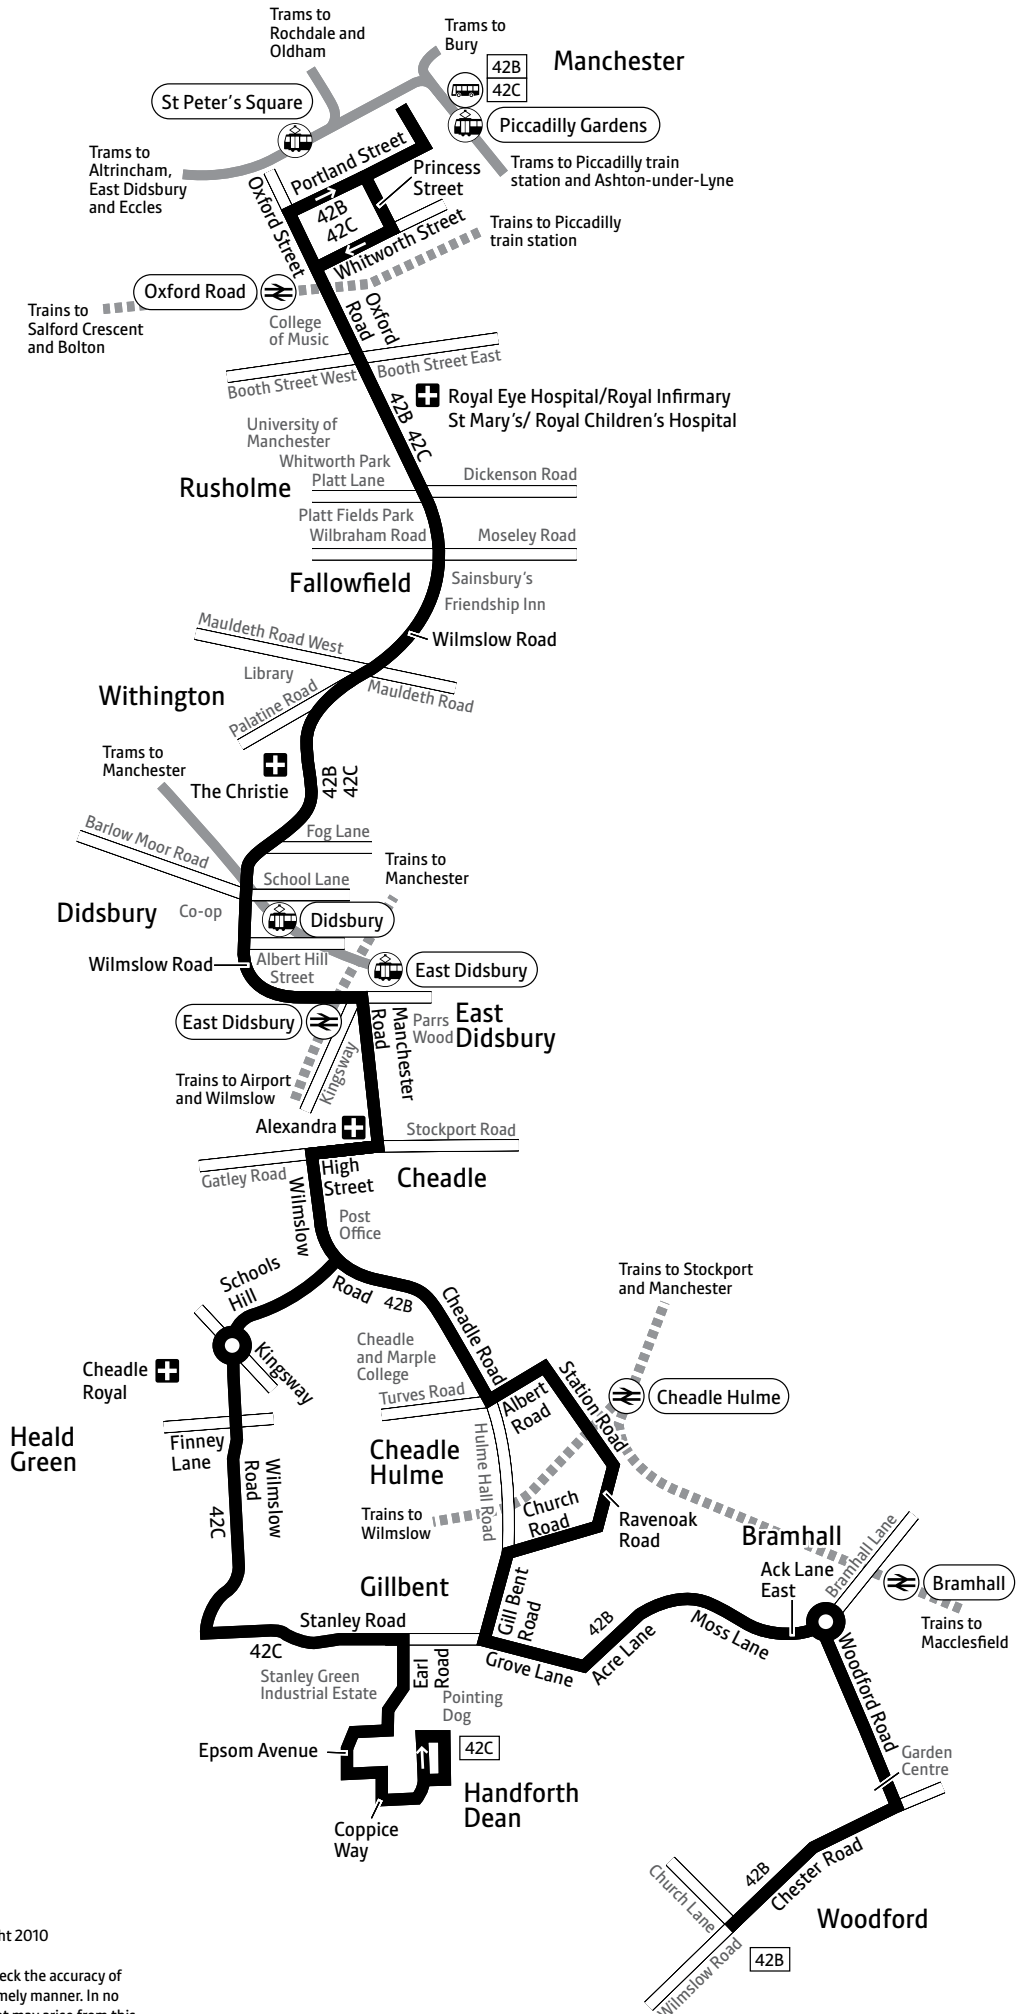

Using this timetable

Timetables show the direction of travel, bus numbers and the days of the week. Main stops on the route are listed on the left. Where no time is shown against a particular stop, the bus does not stop there on that journey. Check any letters which are shown in the timetable against the key at the bottom of the page.

Continues after route plan

42B 42C

Key

-  Bus route
-  Train line
-  Tram line
-  Direction of travel
-  Bus station/connection point
-  Train station
-  Metrolink stop
-  Hospital
-  Terminus

Woodford — Bramhall — Cheadle — Didsbury — Manchester