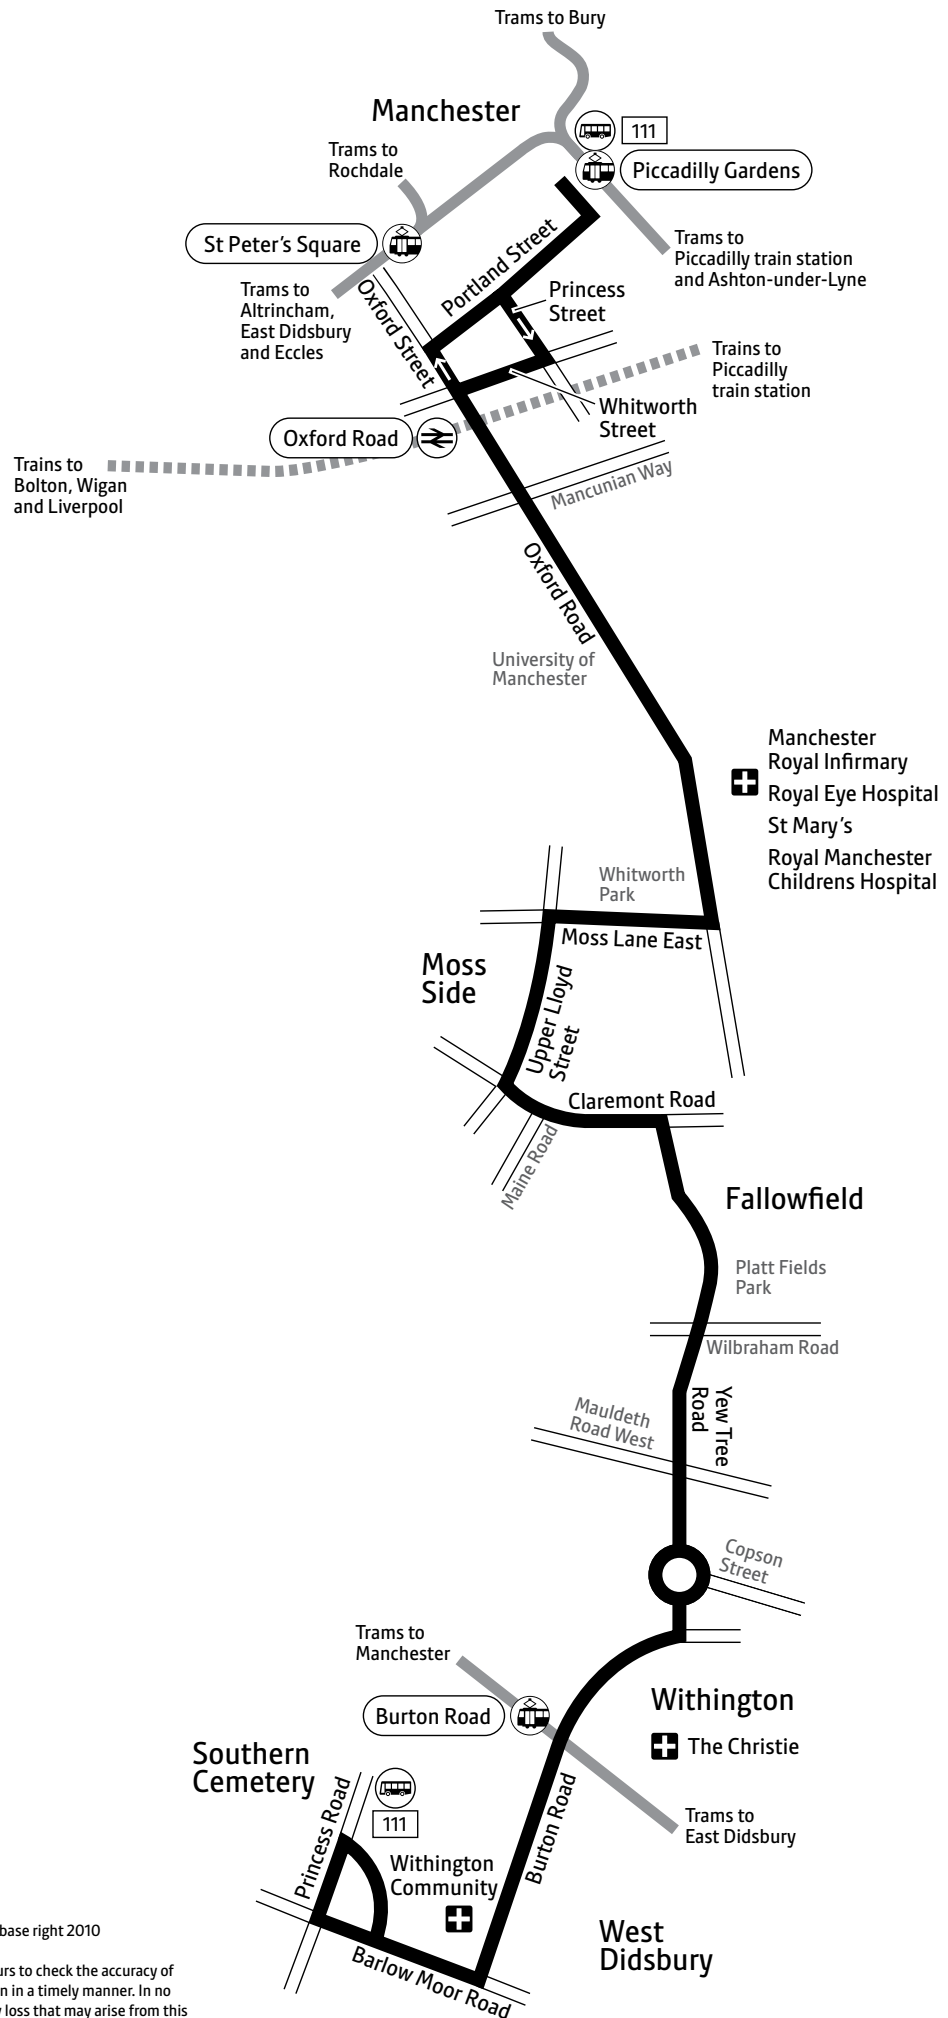

Key

- Bus route
- Train line
- Tram line
- Direction of travel
- Bus station/connection point
- Train station
- Metrolink stop
- Hospital
- Terminus