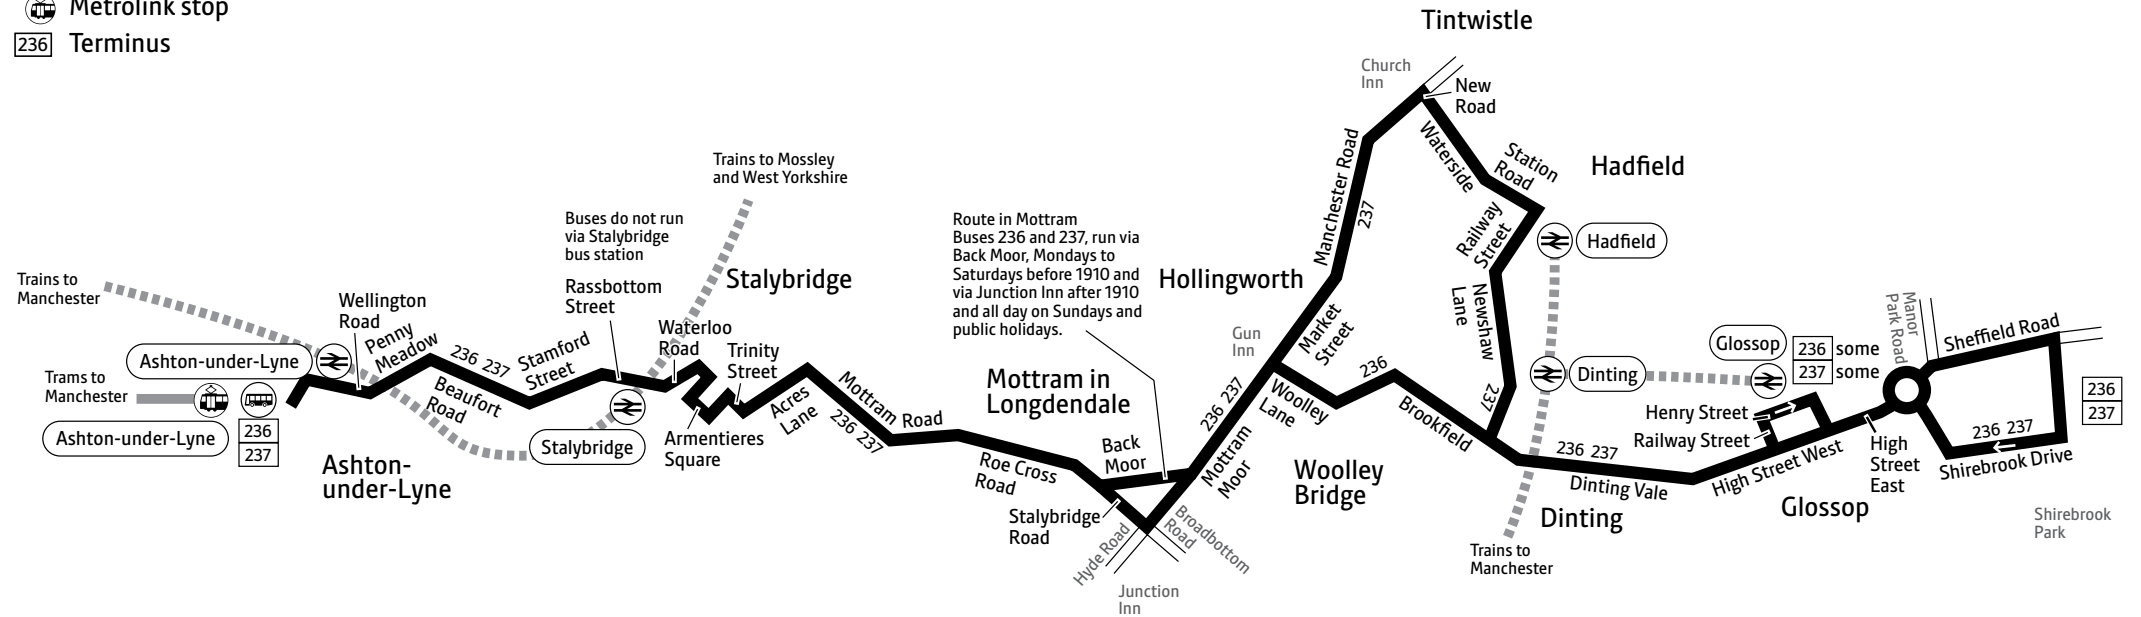

236 237

Key

- Bus route
- Train line
- Tram line
- Direction of travel
- Bus station/connection point
- Train station
- Metrolink stop
- Terminus