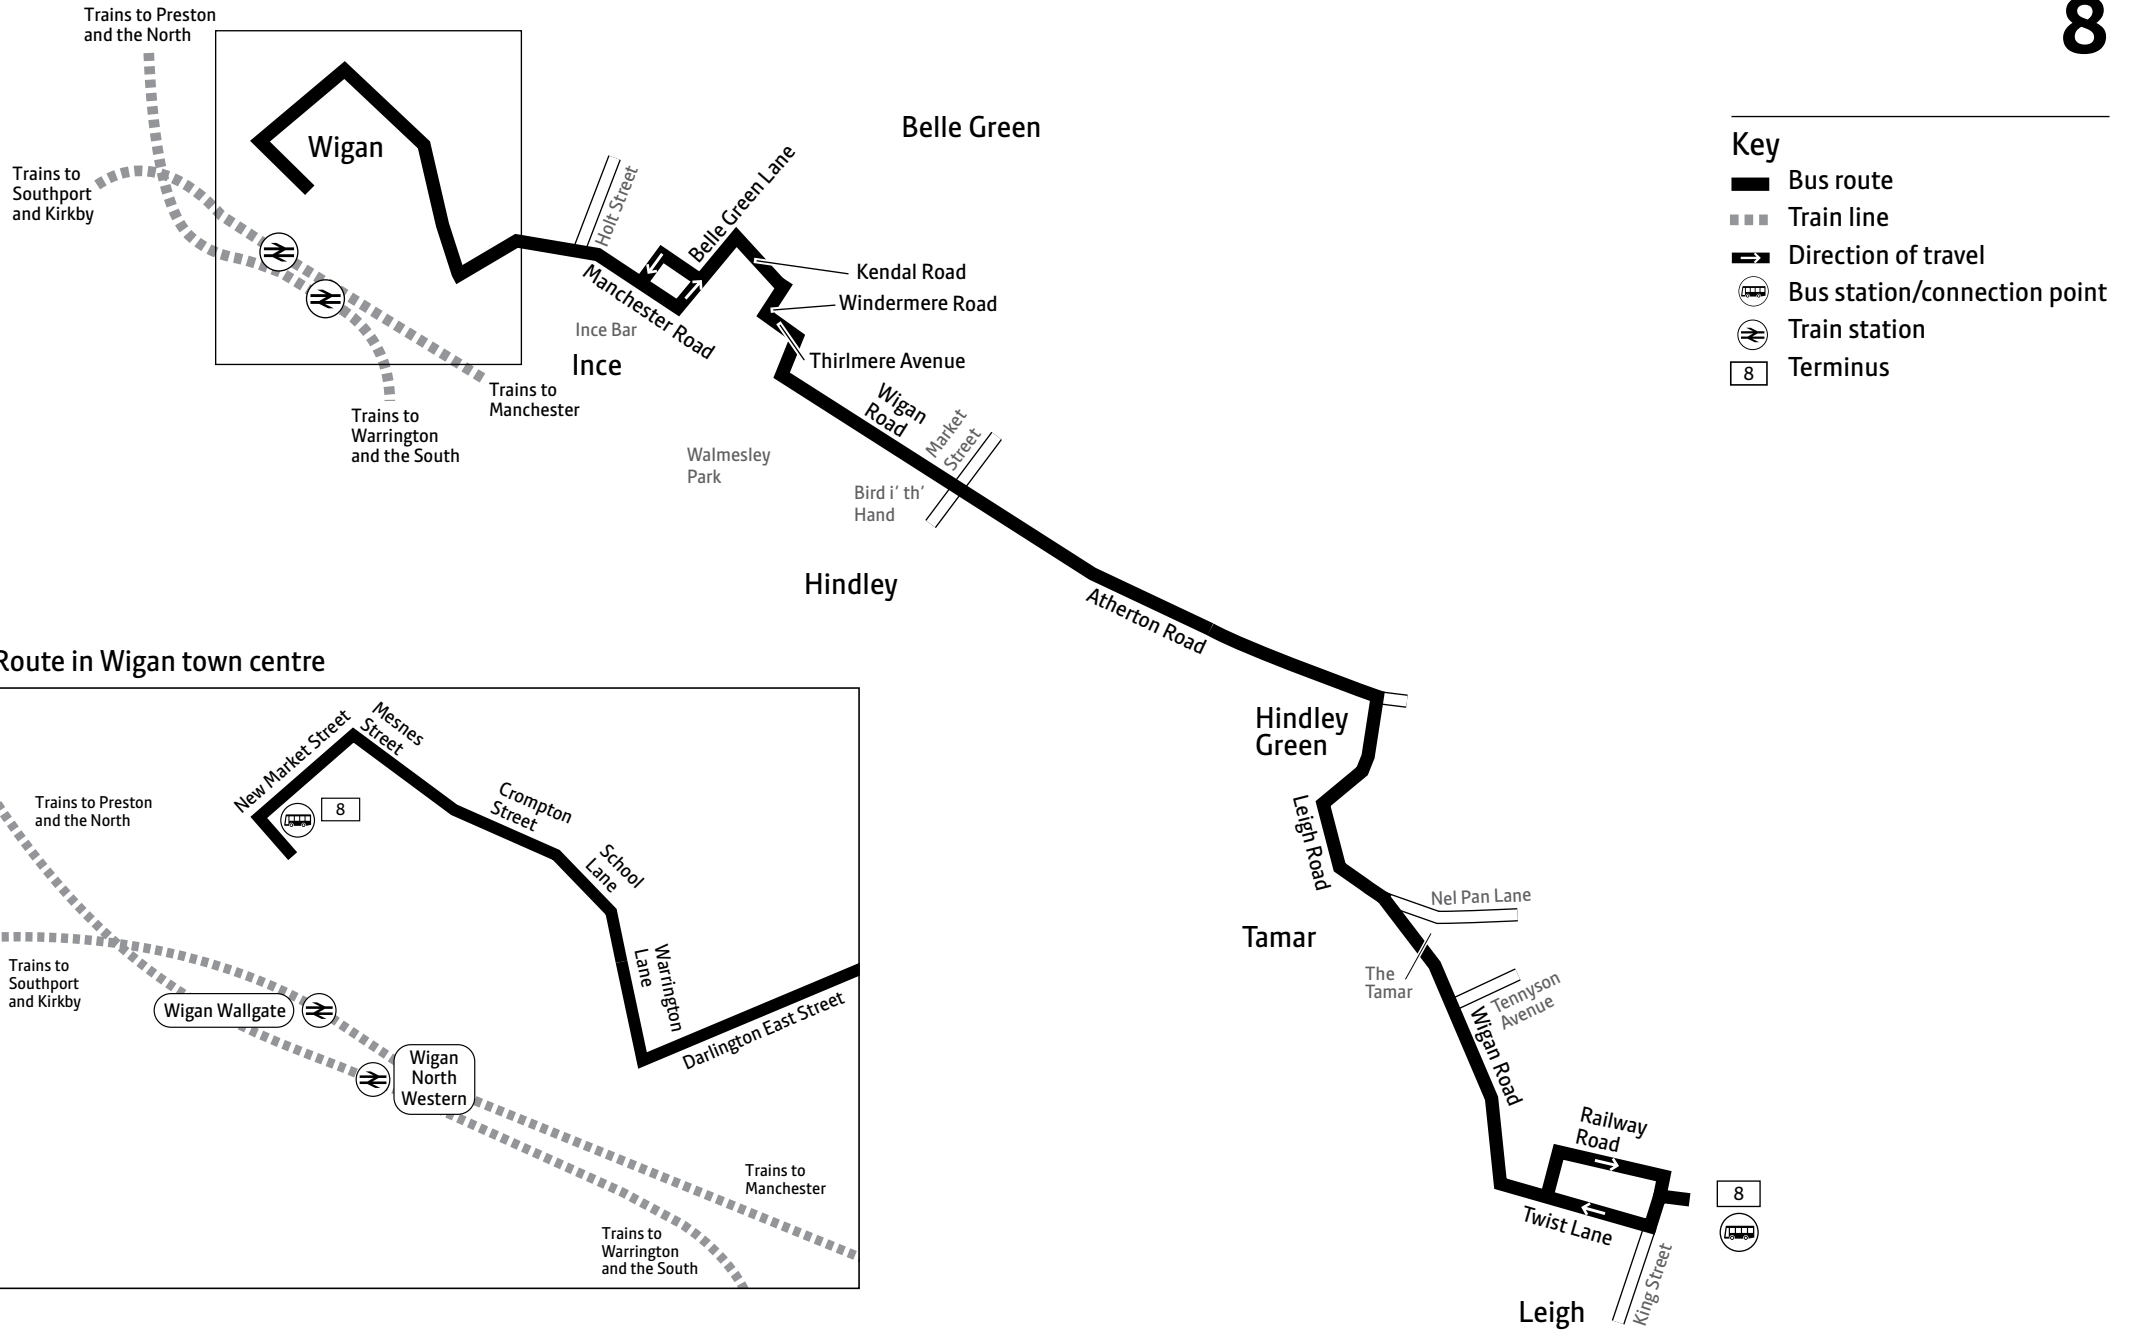

Contains Ordnance Survey data ©Crown copyright and database right 2010
©0100022610 Transport for Greater Manchester 2022
Transport for Greater Manchester uses reasonable endeavours to check the accuracy of information published and to publish changes to information in a timely manner. In no event will Transport for Greater Manchester be liable for any loss that may arise from this information being inaccurate.