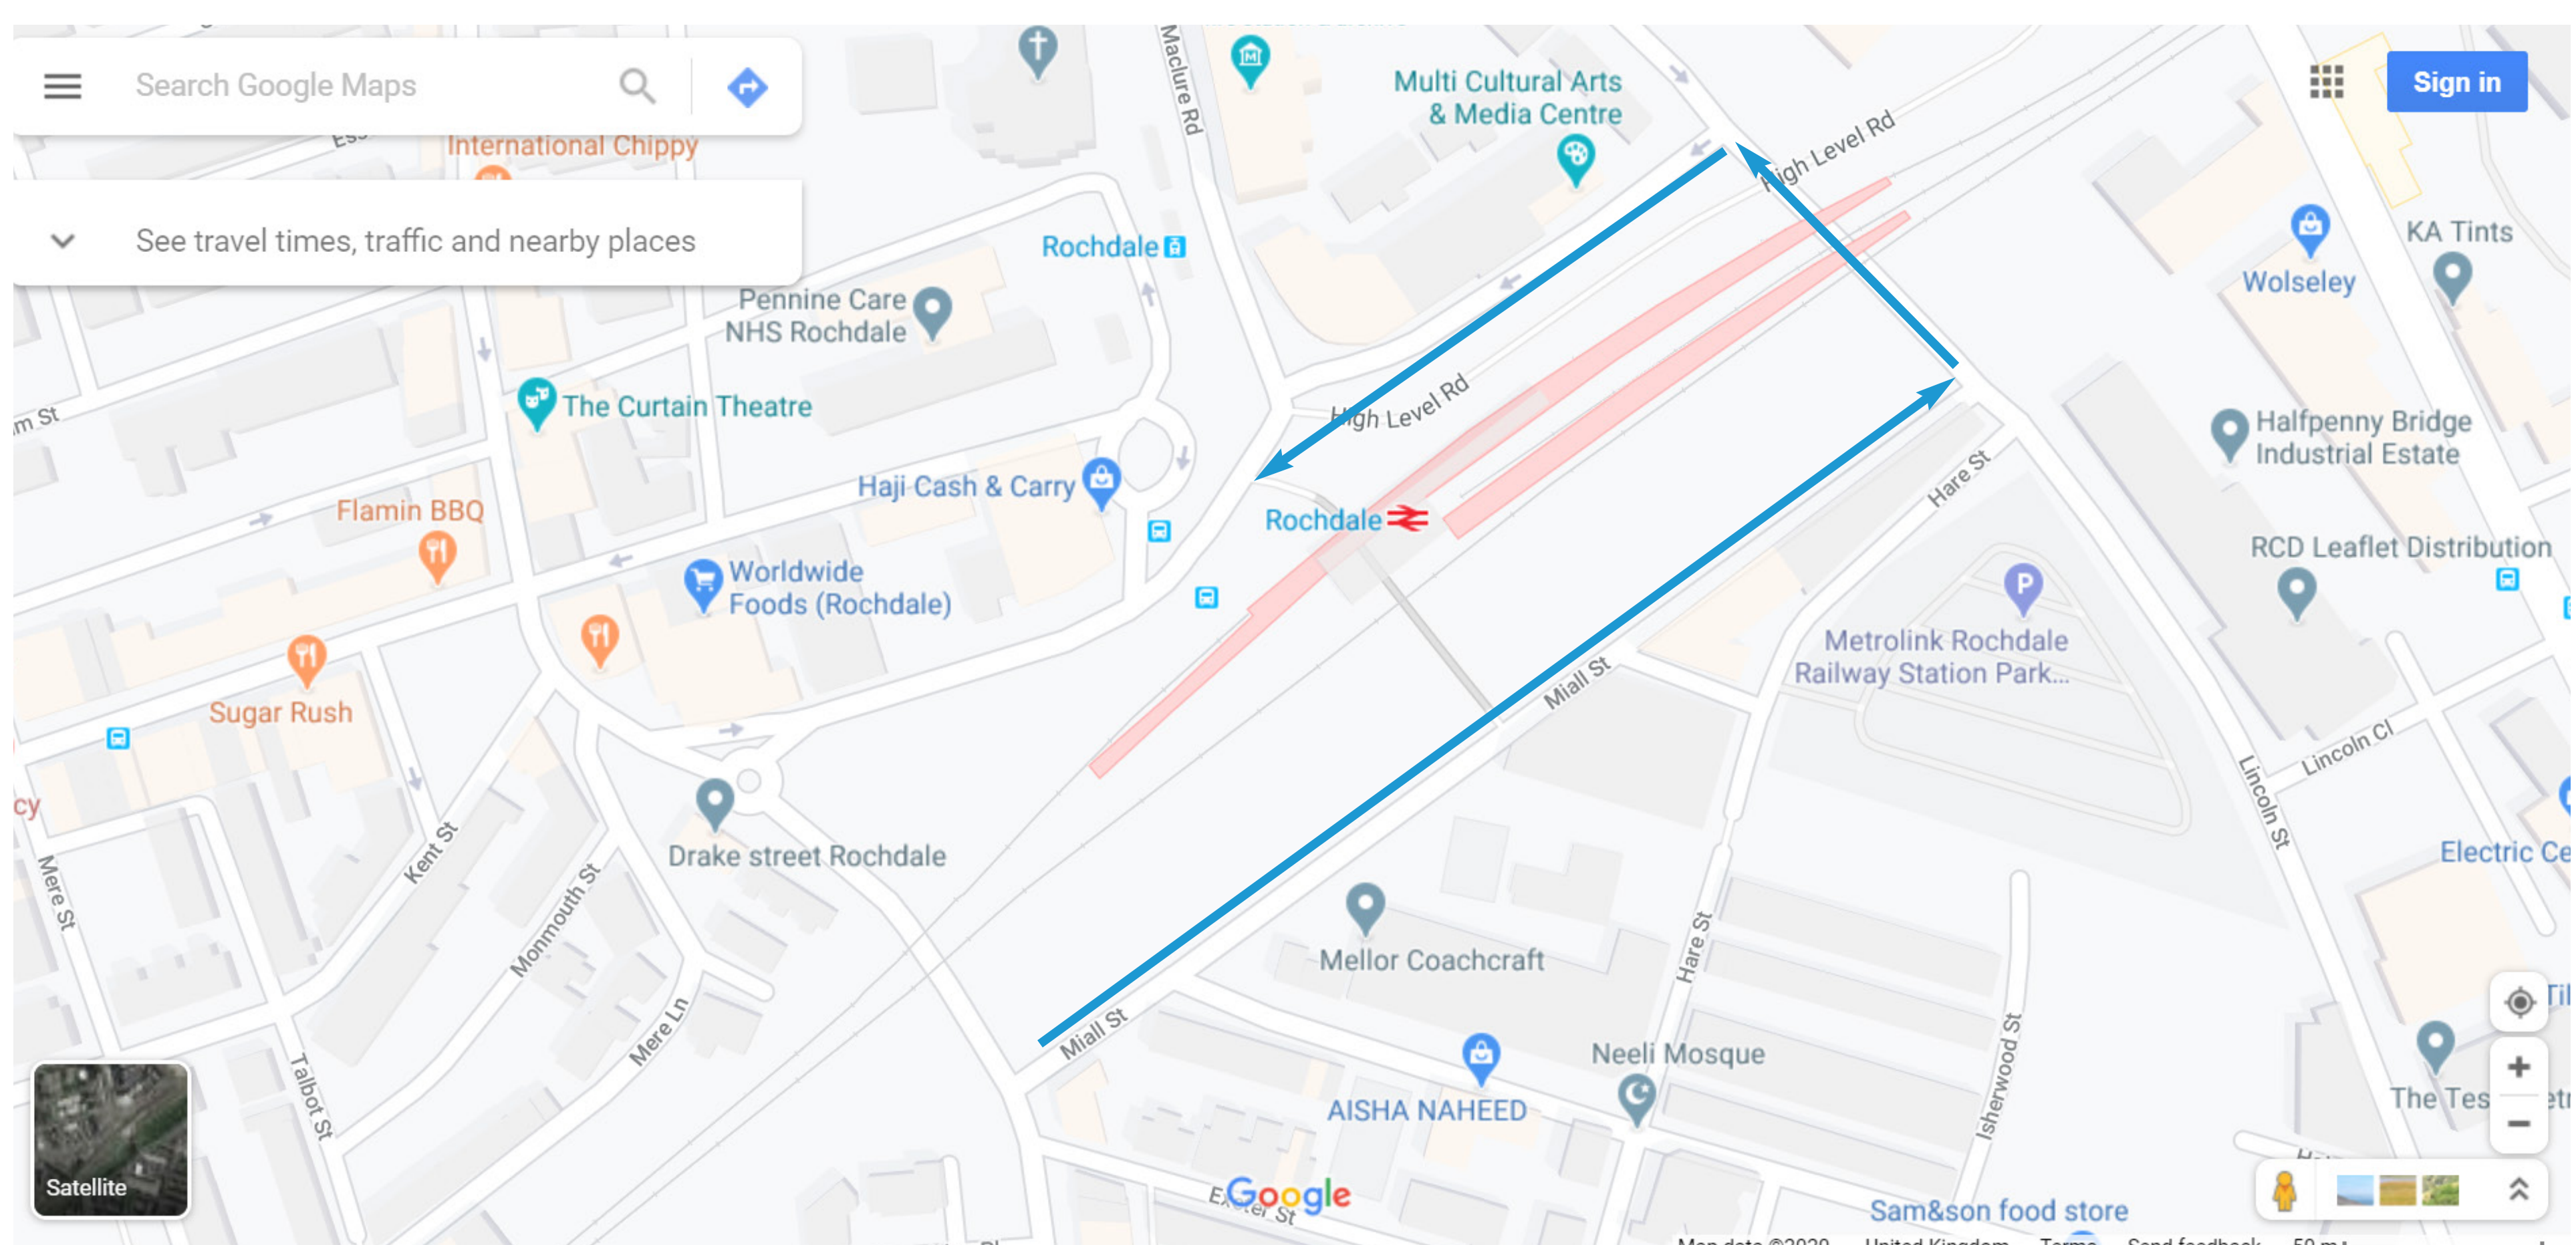

Subway closed

The subway at Rochdale station is currently closed for essential maintenance and repair works.

As highlighted in the map below, the front of the station can be accessed by turning right up Miall Street, left up Richard Street / Lincoln Street and then heading left on Station Road.