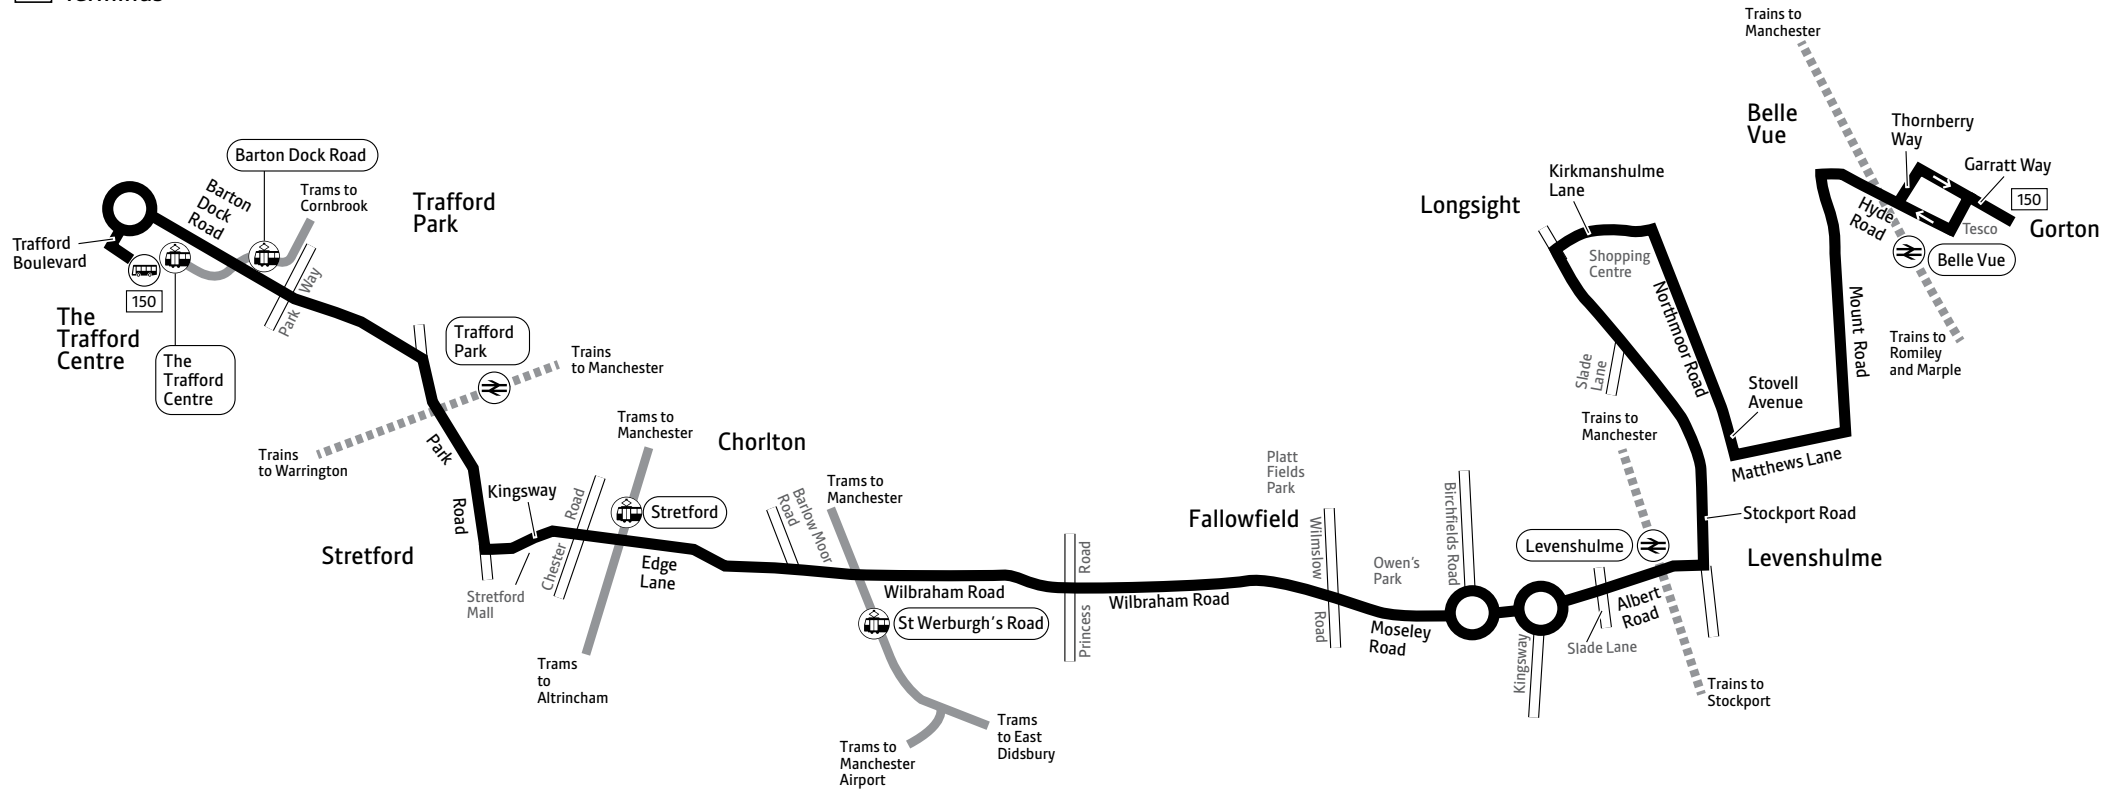

Bus 150 is provided with the financial support of Transport for Greater Manchester

a – Run by Diamond

b – Run by Stagecoach

c – Starts from Wright Robinson Sports College at 1525 on college days only

♣ – All bus 150 journeys are run using easy access buses. See inside front cover of this leaflet for details

Summer times: between mid July and early September, some timetables will be different. Check www.tfgm.com for details

150

Key

- Bus route
- - - Train line
- Tram line
- ➔ Direction of travel
- 🚌 Bus station/connection point
- 🚂 Train station
- 🚊 Metrolink stop
- 150 Terminus