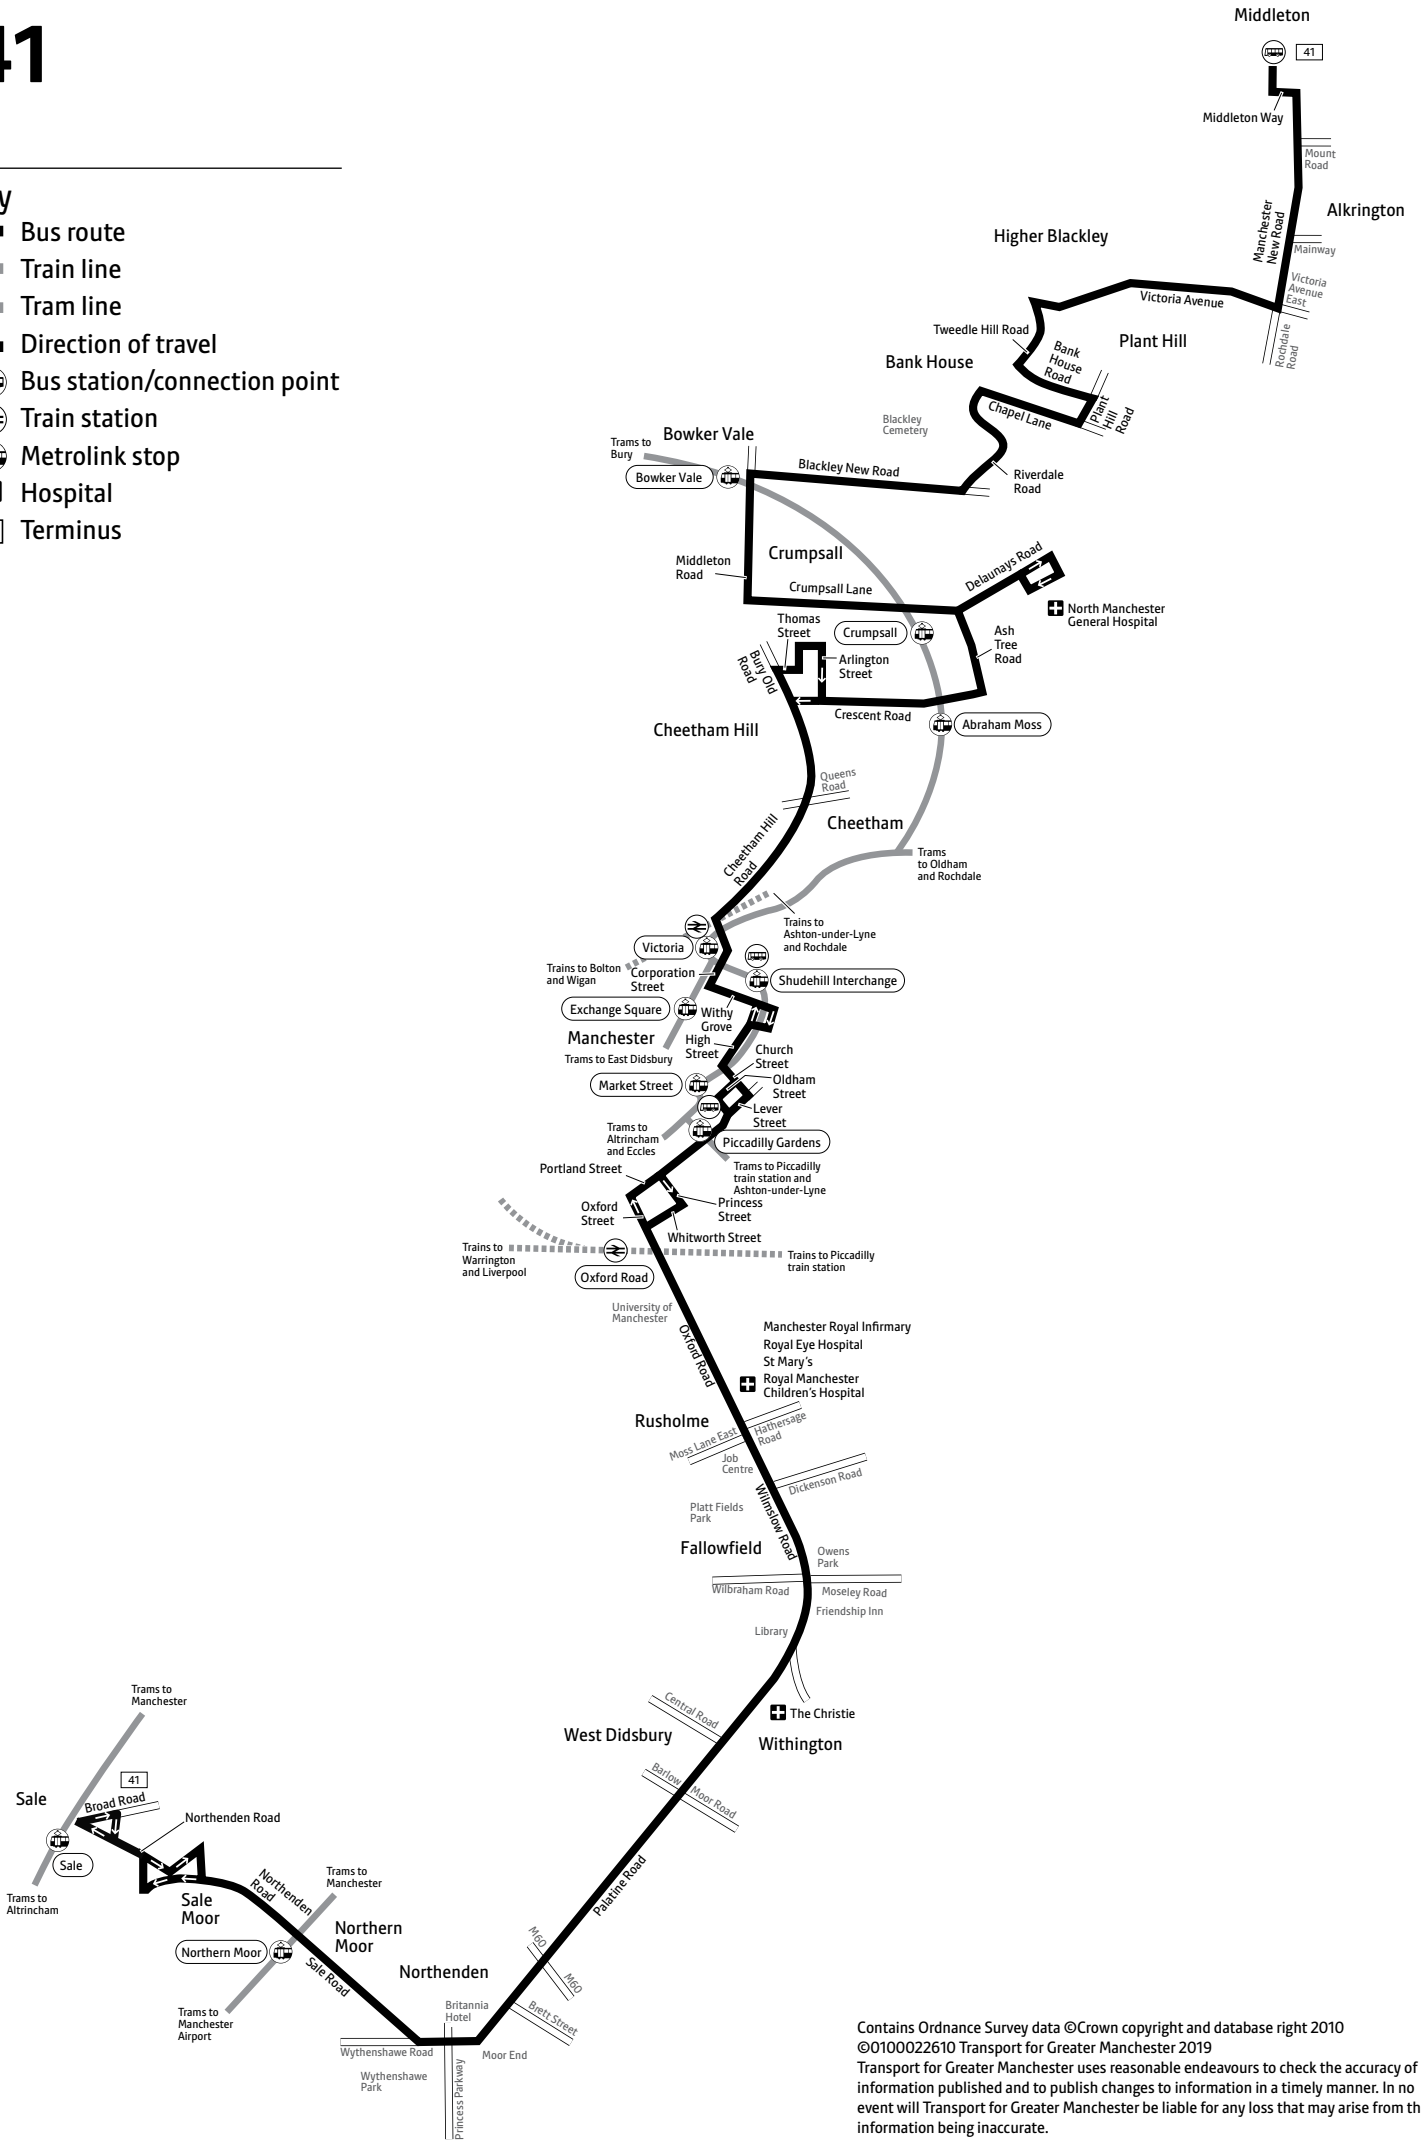

Key

-  Bus route
-  Train line
-  Tram line
-  Direction of travel
-  Bus station/connection point
-  Train station
-  Metrolink stop
-  Hospital
-  Terminus

Contains Ordnance Survey data ©Crown copyright and database right 2010
 ©0100022610 Transport for Greater Manchester 2019
 Transport for Greater Manchester uses reasonable endeavours to check the accuracy of information published and to publish changes to information in a timely manner. In no event will Transport for Greater Manchester be liable for any loss that may arise from this information being inaccurate.