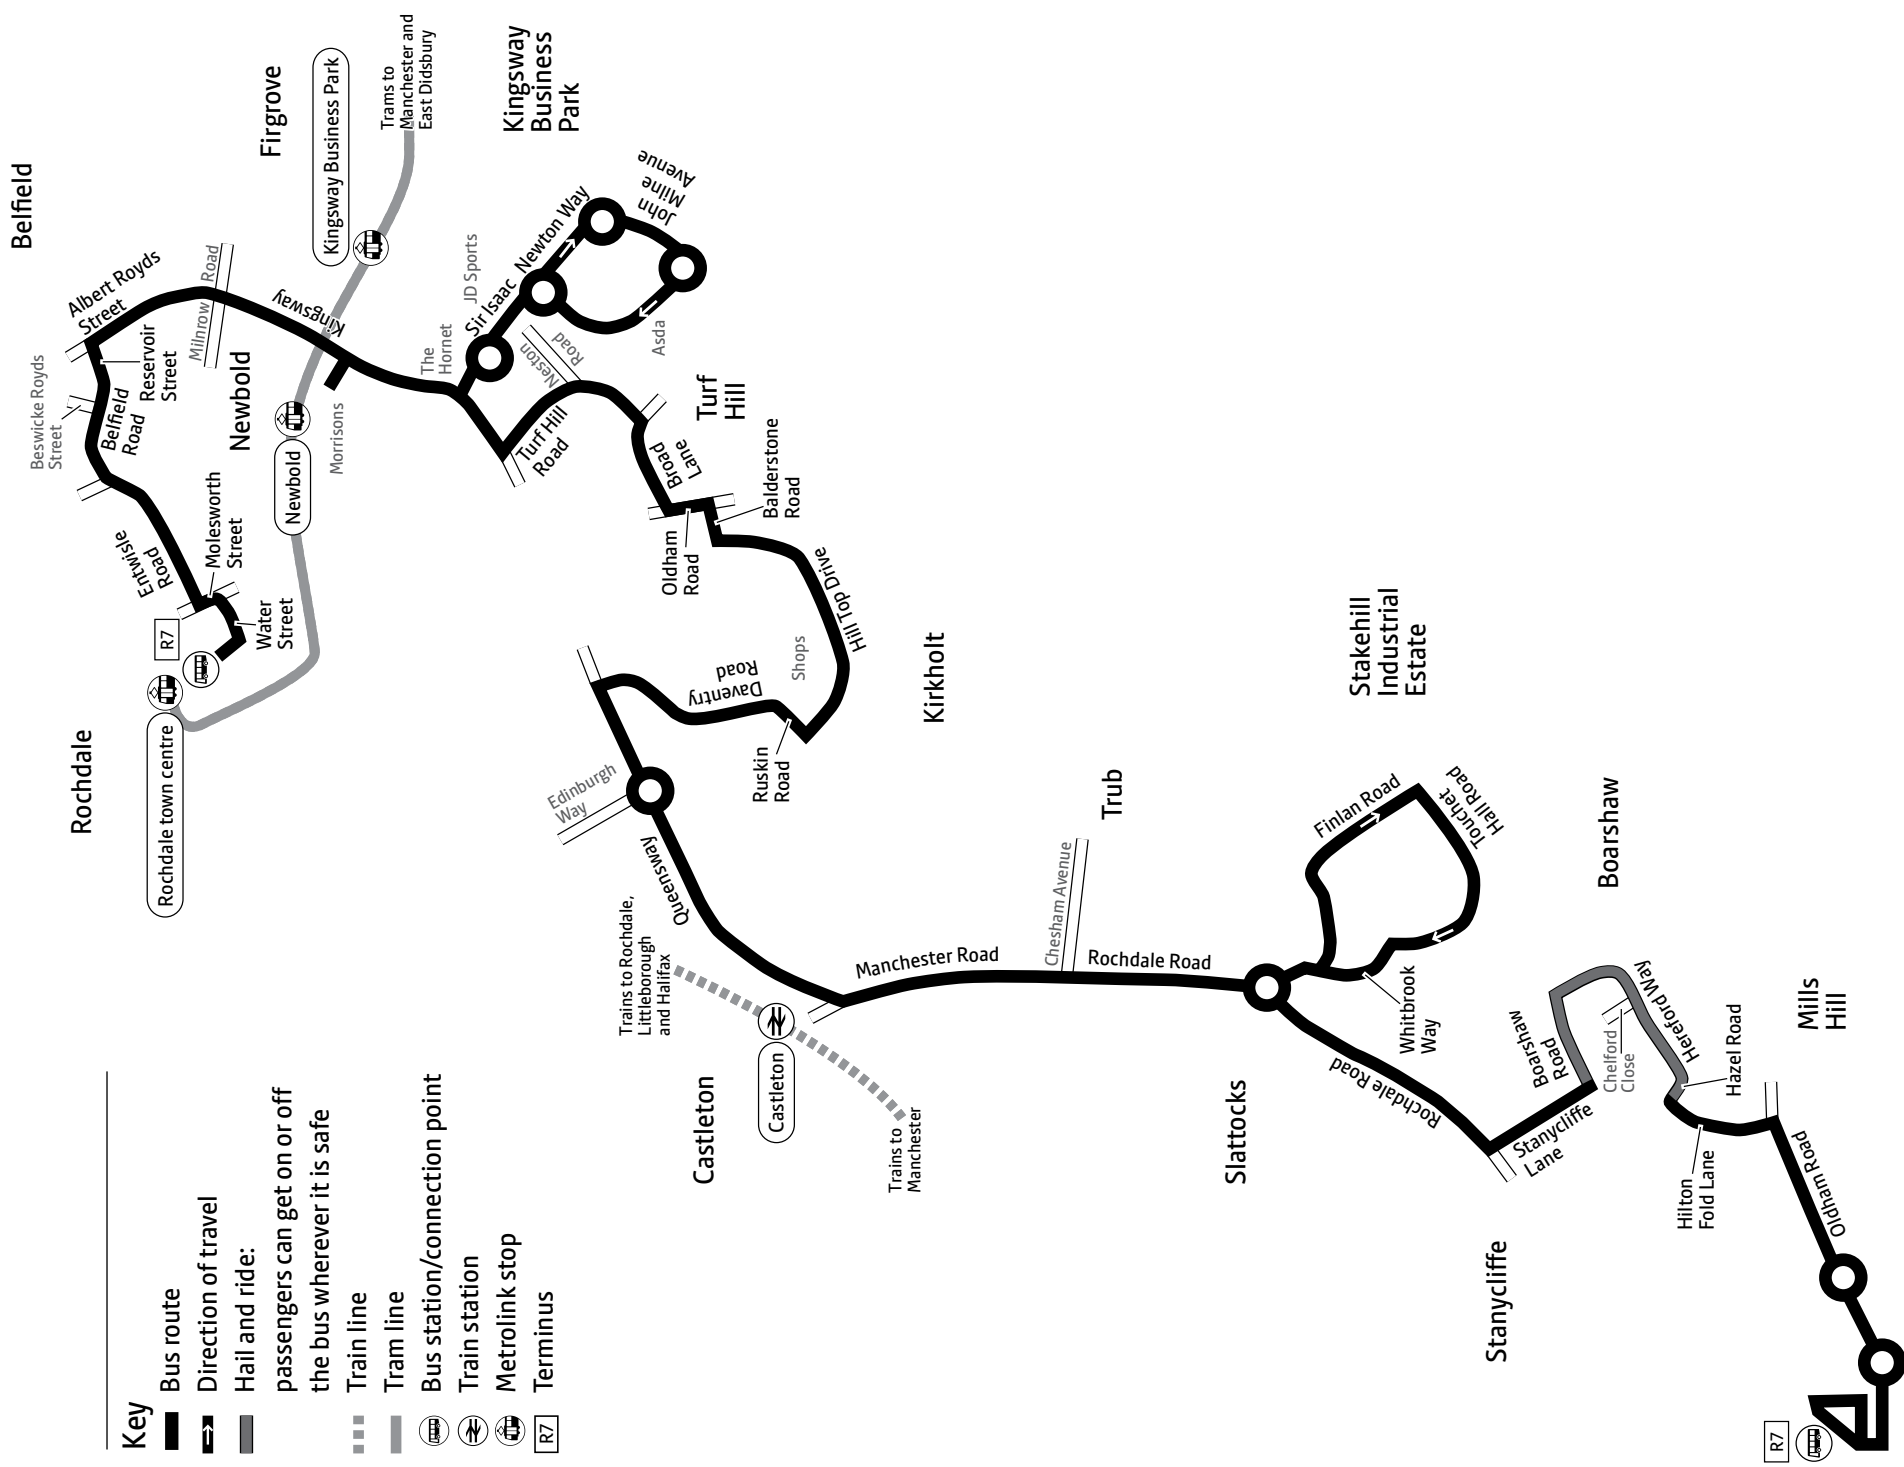

R7

Key

- Bus route
- Direction of travel
- Hail and ride: passengers can get on or off the bus wherever it is safe
- Train line
- Tram line
- Bus station/connection point
- Train station
- Metrolink stop
- Terminus