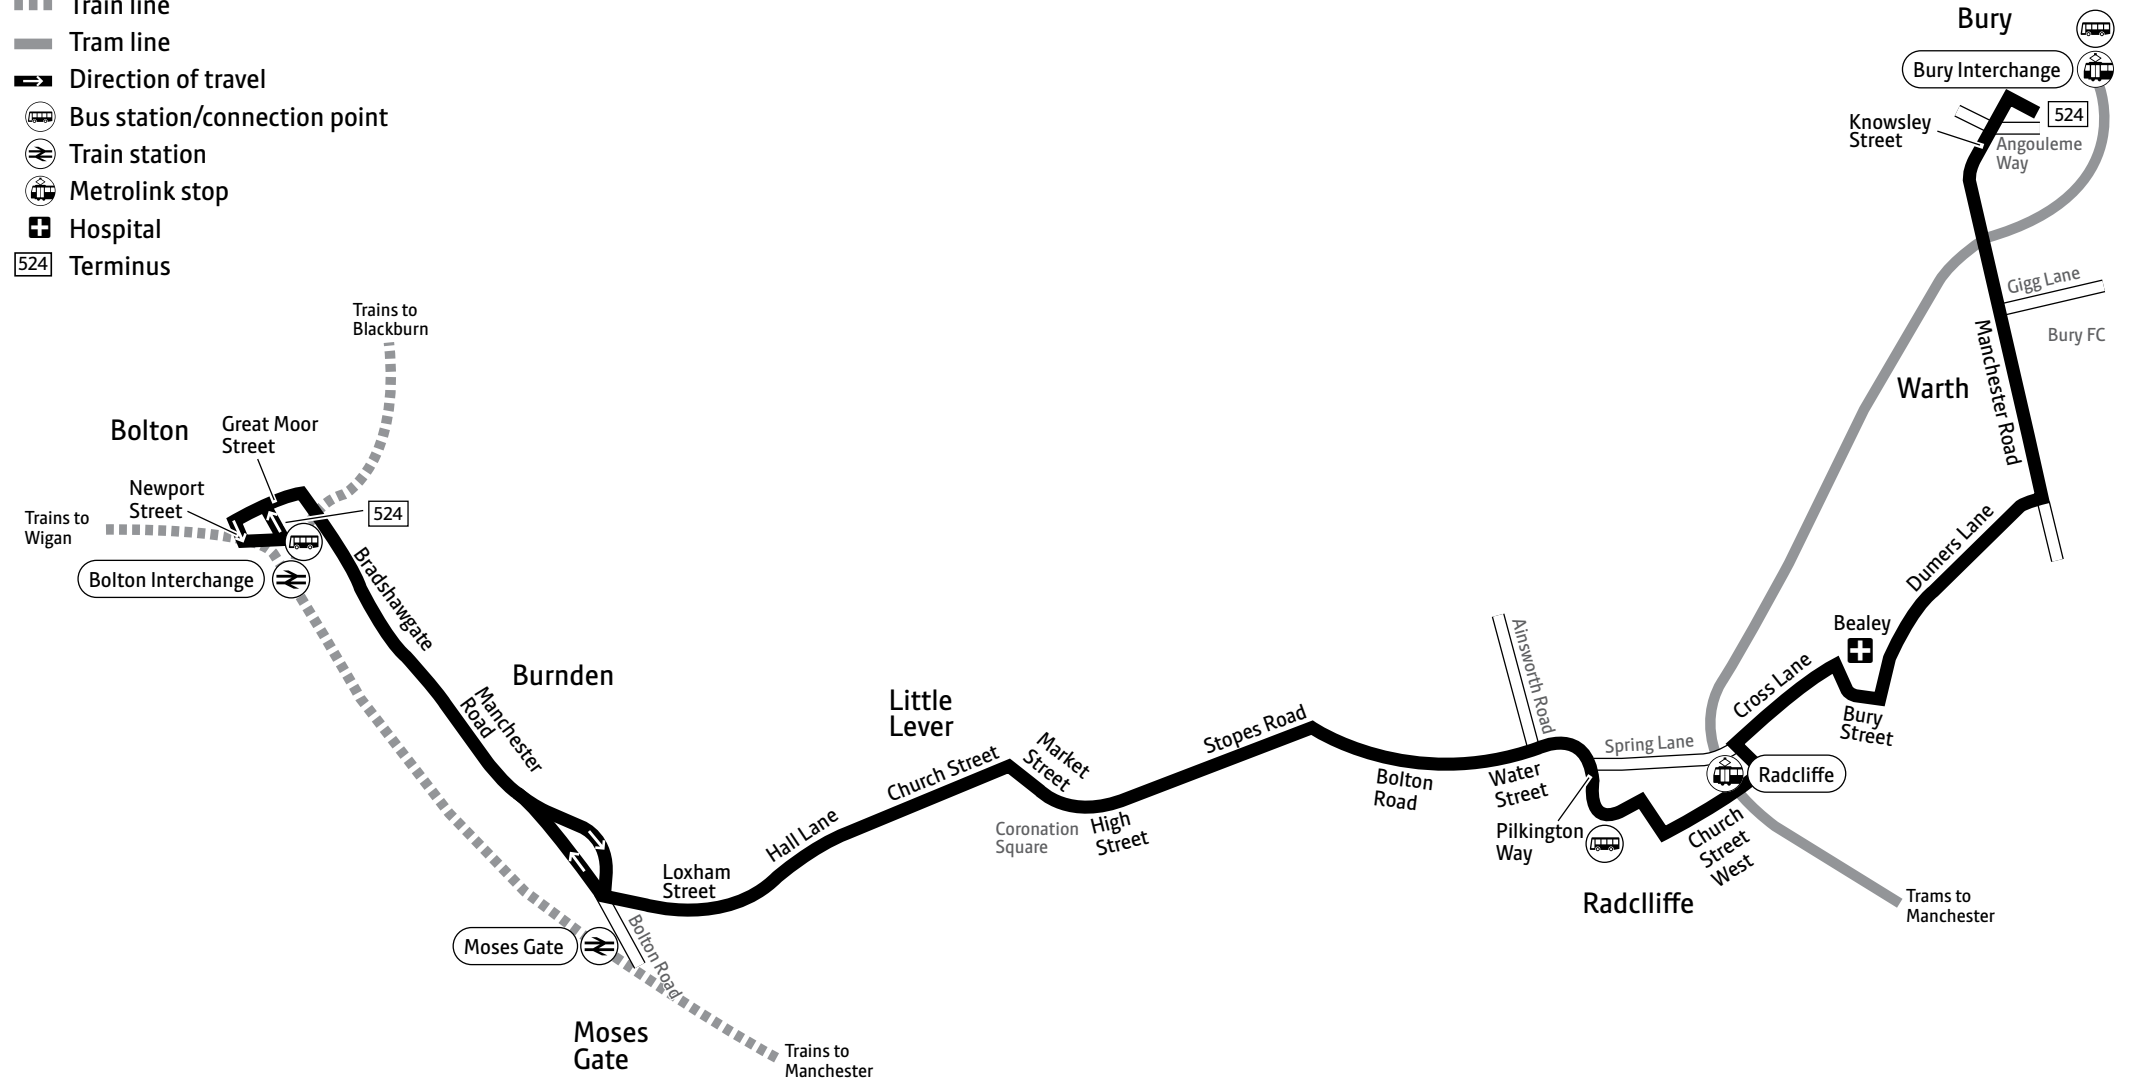

524

Key

- Bus route
- Train line
- Tram line
- Direction of travel
- Bus station/connection point
- Train station
- Metrolink stop
- Hospital
- Terminus

Contains Ordnance Survey data ©Crown copyright and database right 2010
©0100022610 Transport for Greater Manchester 2021
Transport for Greater Manchester uses reasonable endeavours to check the accuracy of information published and to publish changes to information in a timely manner. In no event will Transport for Greater Manchester be liable for any loss that may arise from this information being inaccurate.