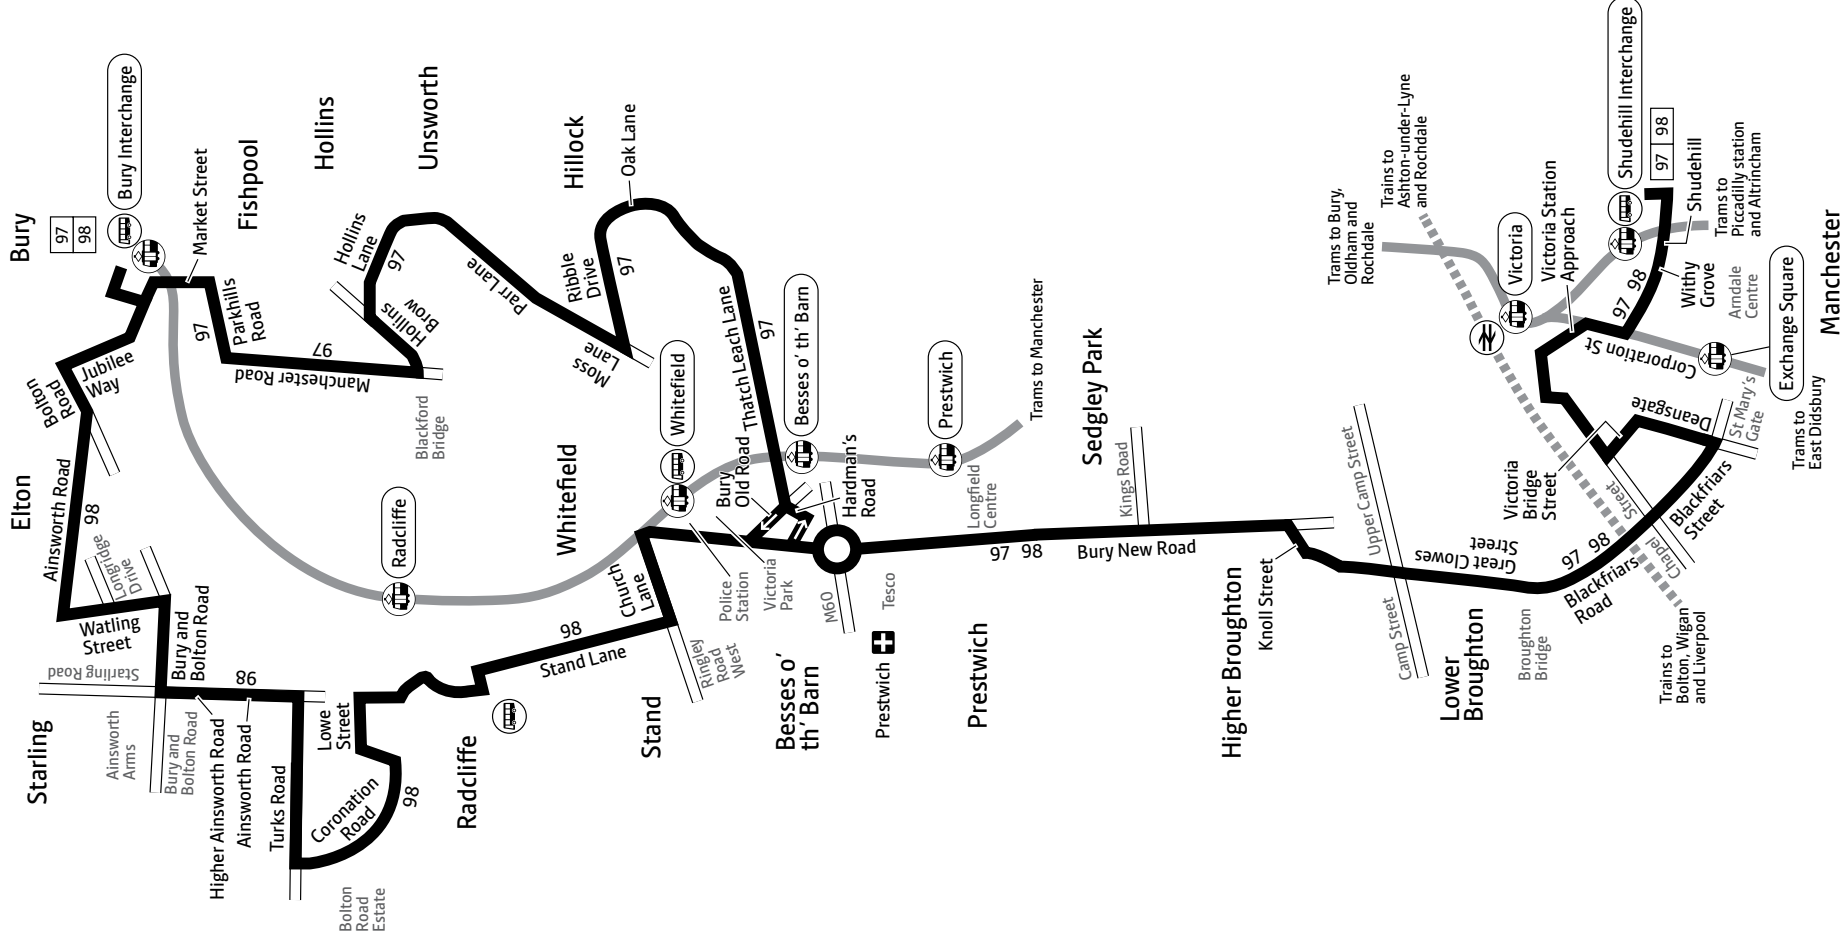

For details of buses during Christmas and New Year, please phone 0161 244 1000

♿ – All bus 97 journeys are run using easy access buses. See inside front cover of this leaflet for details

97 98

Key

-  Bus route
-  Train line
-  Tram line
-  Direction of travel
-  Bus station/connection point
-  Train station
-  Metrolink stop
-  Hospital
-  Terminus