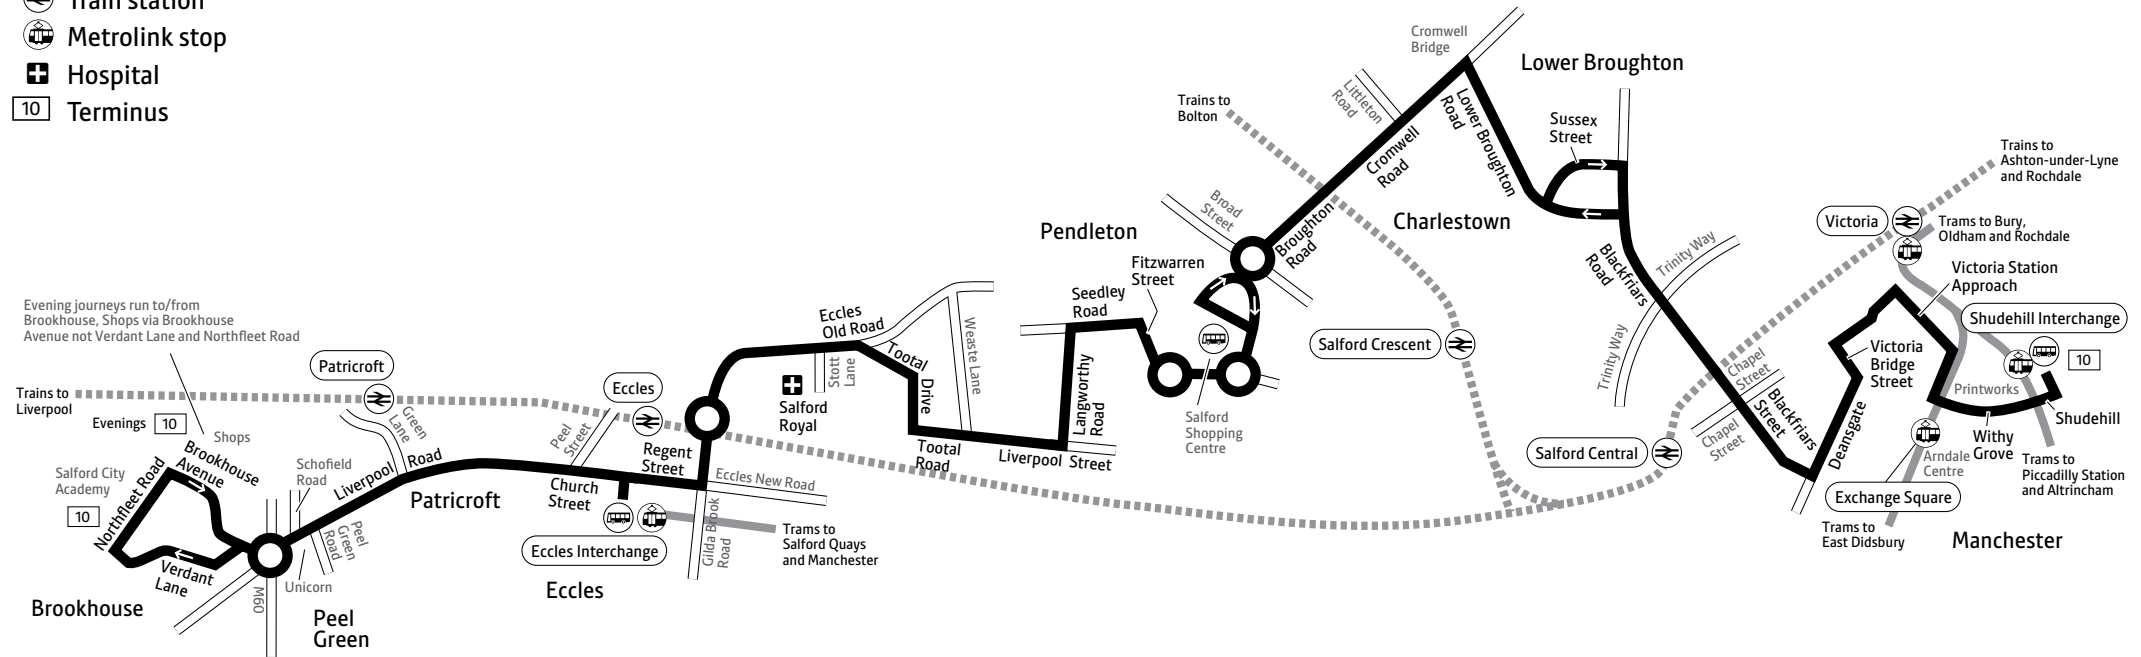

♿ – All bus 10 journeys are run using easy access buses. See inside front cover of this leaflet for details

Key

-  Bus route
-  Train line
-  Tram line
-  Direction of travel
-  Bus station/connection point
-  Train station
-  Metrolink stop
-  Hospital
-  Terminus

Evening journeys run to/from Brookhouse, Shops via Brookhouse Avenue not Verdant Lane and Northfleet Road

Trains to Liverpool

Salford City Academy

Trams to Salford Quays and Manchester

Saturdays

Brookhouse, Salford City Academy	0615	0645	0714		0854	0910	0935	0956		1656	1716	1736	1756	1816	1846	1926			
Brookhouse, Shops	0617	0647	0716	and	0856	0912	0937	0958	and	1658	1718	1738	1758	1818	1848	1928	2008	2038	2108
Eccles, Interchange arr	0627	0657	0729	every	0909	0925	0950	1011	every	1711	1731	1751	1811	1831	1859	1936	2018	2048	2118
Eccles, Interchange dep	0627	0657	0729	20	0909	0925	0950	1011	12	1711	1731	1751	1811	1831	1859	1936	2019	2049	2119
Salford Royal Hospital	0630	0700	0733	mins	0913	0929	0954	1015	mins	1715	1735	1755	1815	1835	1902	1939	2022	2052	2122
Salford Shopping Centre	0642	0712	0747	until	0927	0943	1008	1029	until	1729	1749	1809	1829	1849	1916	1948	2032	2102	2132
Charlestown, Littleton Road	0647	0717	0752		0932	0948	1013	1034		1734	1754	1814	1834	1854	1921	1953	2036	2106	2136
Manchester, Shudehill Interchange	0702	0732	0809		0949	1005	1030	1051		1751	1811	1831	1851	1911	1938	2008	2051	2121	2151