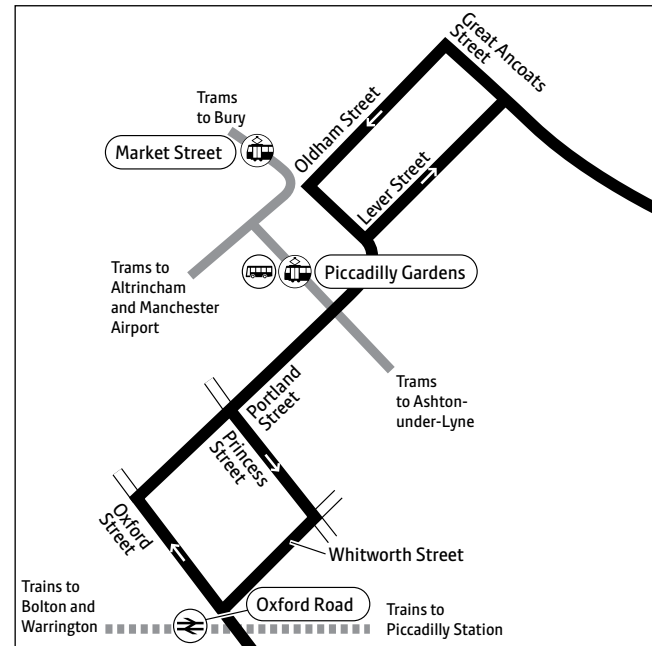

Contains Ordnance Survey data ©Crown copyright and database right 2010
©0100022610 Transport for Greater Manchester 2020
Transport for Greater Manchester uses reasonable endeavours to check the accuracy of information published and to publish changes to information in a timely manner. In no event will Transport for Greater Manchester be liable for any loss that may arise from this information being inaccurate.