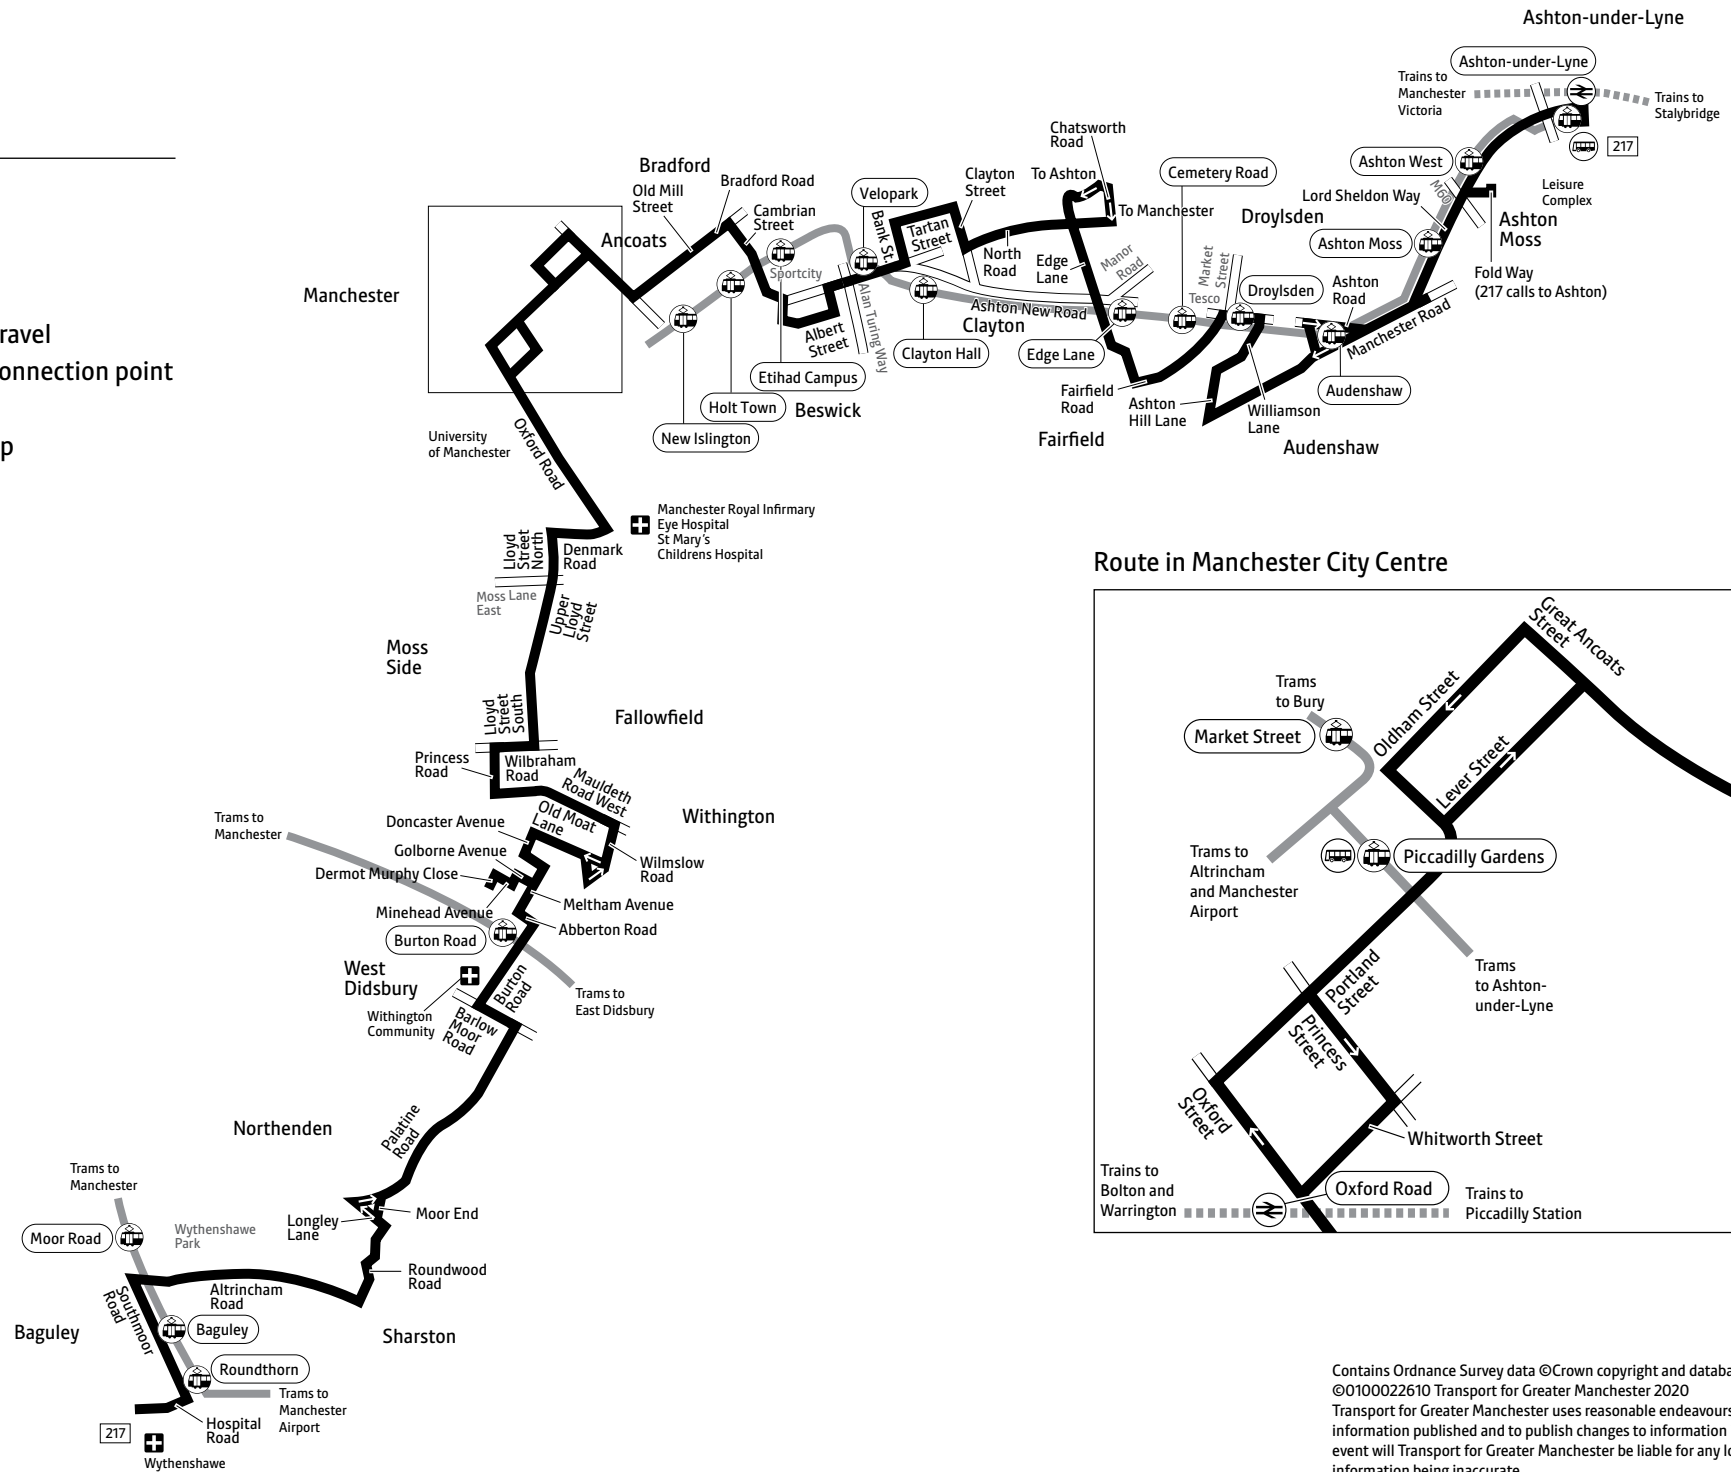

Key

- Bus route
- Train line
- Tram line
- Direction of travel
- Bus station/connection point
- Train station
- Metrolink stop
- Terminus

Route in Manchester City Centre