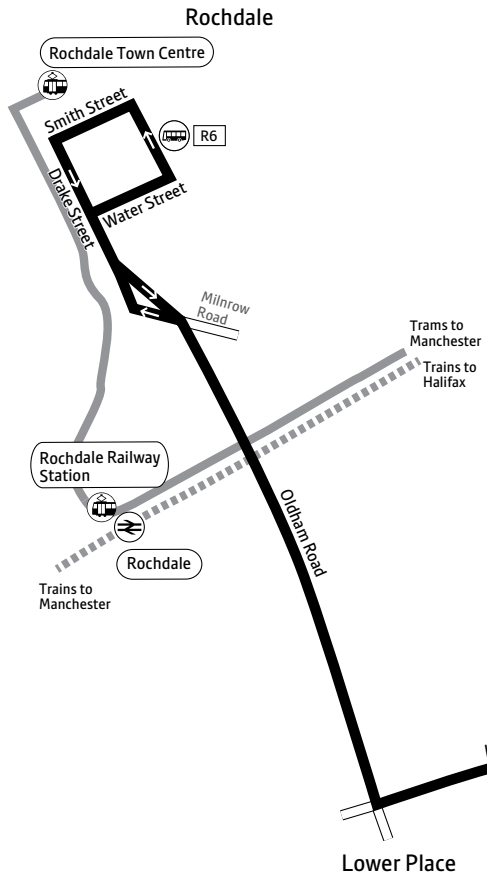

From 27 November

R6

Route is changed in Kingsway Business Park, with Michael Faraday Avenue and Cook Road no longer served. Minor amendments to times

Bus

R6

Easy access on all buses

Milnrow
Ladyhouse
Kingsway Business Park
Rochdale

Using the 24 hour clock

Times are shown in four figures. The first two are the hour and the last two are the minutes.

0753 is 53 minutes past 7am
1953 is 53 minutes past 7pm

Operator details

Rosso
Queensgate Depot
Colne Road
Burnley
BB10 1HH
Telephone 01706 390 520
email getintouch@rossobus.com

Travelshops

Rochdale Interchange
Mon to Fri 7am to to 5.30pm
Saturday 8.30am to 1.15pm and 2pm to 4pm
Sunday* Closed

*Including public holidays

R6

Key

-  Bus route
-  Hail and ride:
passengers can get on or off
the bus wherever it is safe
-  Train line
-  Tram line
-  Direction of travel
-  Bus station/connection point
-  Train station
-  Metrolink stop
-  Terminus

Buses run via John Milne Avenue
on journeys both to and from Rochdale

Asda

Mondays to Saturdays

Rochdale, Interchange	0536	0636	0730		1830	1936	2036	2136
Kingsway Business Park, The Hornet	0545	0645	0739		1839	1945	2045	2145
Kingsway Business Park, Asda	0547	0647	0741		1841	1947	2047	2147
Ladyhouse, Egremont Road	a	a	0747	and	1847	a	a	a
Milnrow, Tim Bobbin	0555	0655	0752	every	1852	1955	2055	2155
Milnrow, Pennine Drive	0559	0659	0756	hour	1856	1959	2059	2159
Milnrow, Tim Bobbin	0602	0702	0759	hour	1859	2002	2102	2202
Ladyhouse, Egremont Road	a	a	0804		1904	a	a	a
Kingsway Business Park, Asda	0611	0711	0811		1911	2011	2111	2211
Kingsway Hotel	0617	0717	0817		1917	2017	2117	2217
Rochdale, Interchange	0625	0725	0825		1925	2025	2125	2225