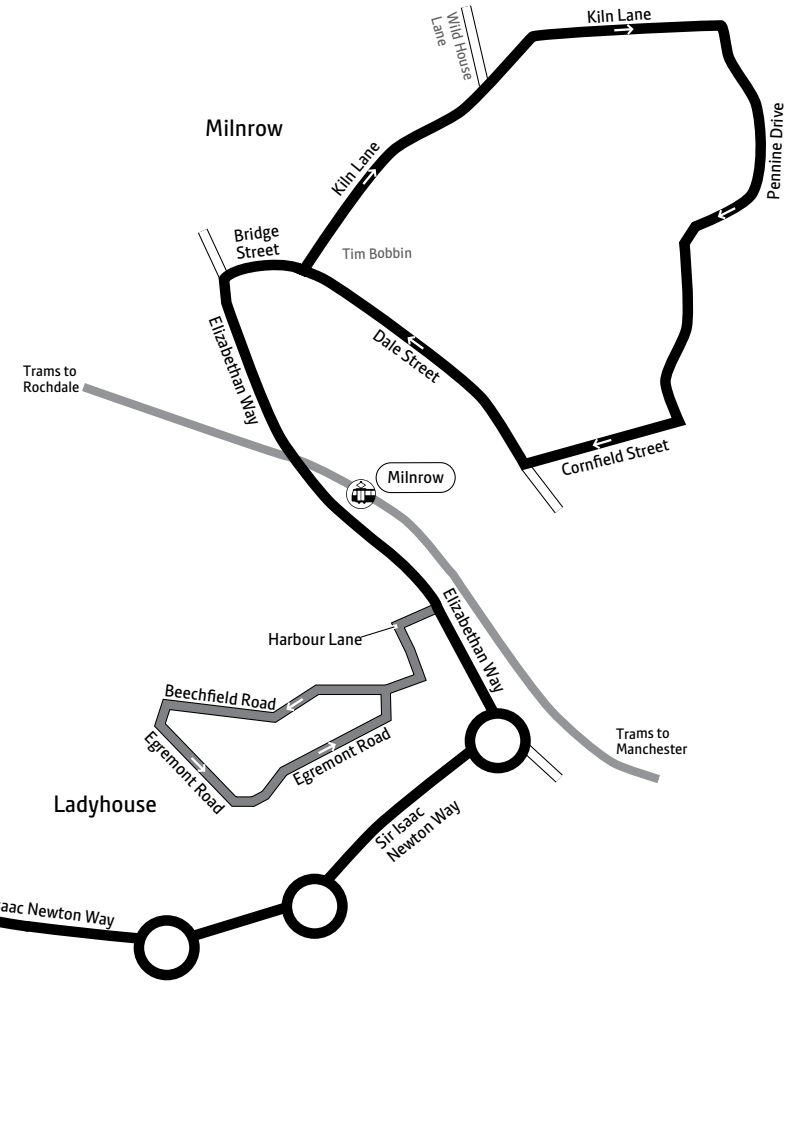

From 27 November

R6

Route is changed in Kingsway Business Park, with Michael Faraday Avenue and Cook Road no longer served. Minor amendments to times

Bus

R6

Easy access on all buses

Milnrow
Ladyhouse
Kingsway Business Park
Rochdale

Using this timetable

Timetables show the direction of travel, bus numbers and the days of the week.
Main stops on the route are listed on the left. Where no time is shown against a particular stop, the bus does not stop there on that journey. Check any letters which are shown in the timetable against the key at the bottom of the page.

Using the 24 hour clock

Times are shown in four figures. The first two are the hour and the last two are the minutes.

0753 is 53 minutes past 7am
1953 is 53 minutes past 7pm

Operator details

Rosso
Queensgate Depot
Colne Road
Burnley
BB10 1HH
Telephone 01706 390 520
email getintouch@rossobus.com

Travelshops

Rochdale Interchange
Mon to Fri 7am to to 5.30pm
Saturday 8.30am to 1.15pm and 2pm to 4pm
Sunday* Closed

*Including public holidays

R6

Key

-  Bus route
-  Hail and ride:
passengers can get on or off
the bus wherever it is safe
-  Train line
-  Tram line
-  Direction of travel
-  Bus station/connection point
-  Train station
-  Metrolink stop
-  Terminus