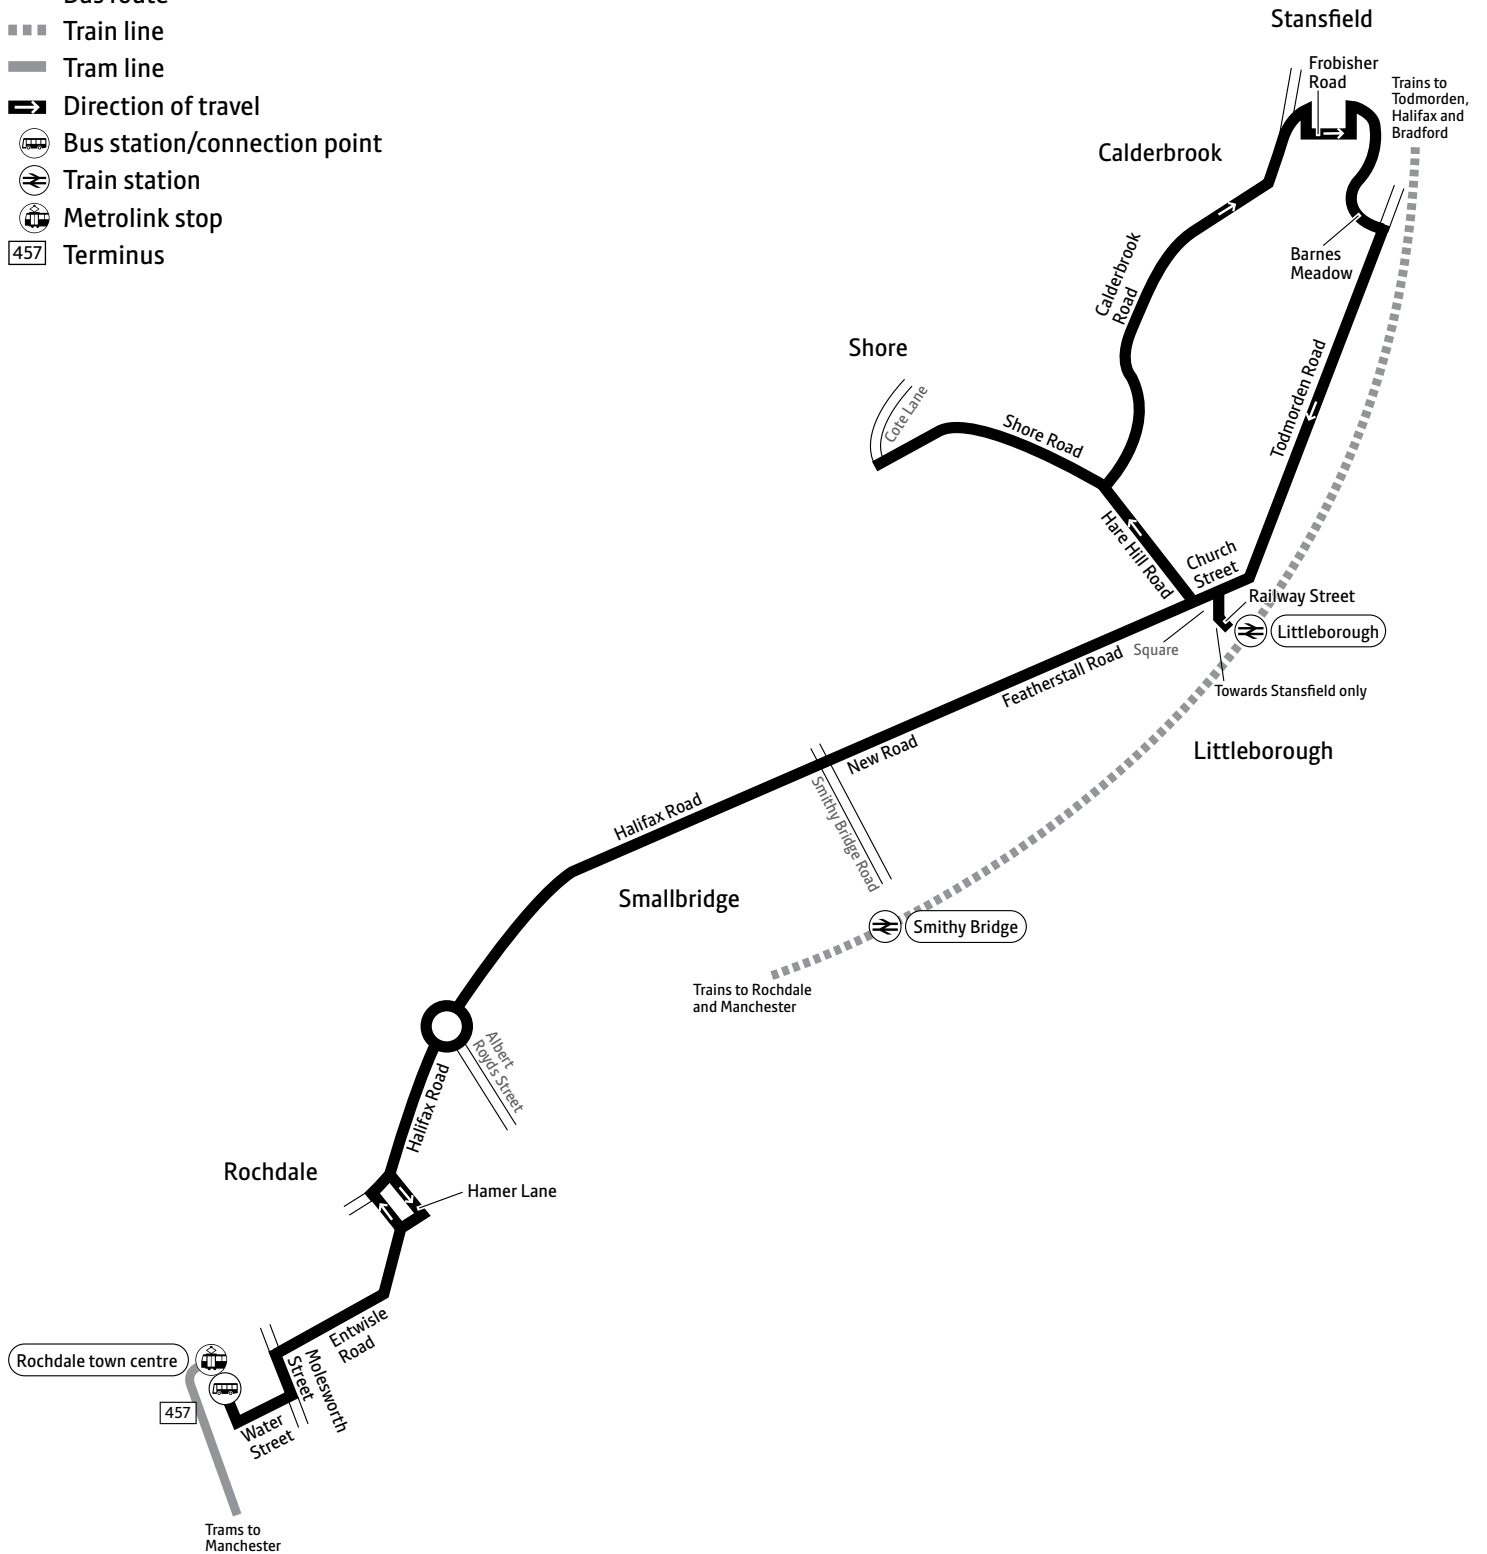

457

Key

-  Bus route
-  Train line
-  Tram line
-  Direction of travel
-  Bus station/connection point
-  Train station
-  Metrolink stop
-  Terminus

Mondays to Fridays

Littleborough, Train Station	0643	0740	0840		1440	1544	1649	1754	1902		2302	
Shore, Cote Lane	0648	0744	0844	and	1444	1549	1654	1759	1906	and	2306	
Stansfield, Frobisher Road	0500	0657	0751	0852	every	1452	1555	1700	1806	1913	every	2313
Littleborough, Church Street	0506	0703	0801	0900	hour	1500	1603	1710	1816	1918	hour	2318
Smallbridge, Library	0516	0711	0809	0909	until	1509	1613	1718	1824	1927	until	2327
Rochdale Interchange	0526	0719	0817	0917		1517	1623	1726	1832	1935		2335