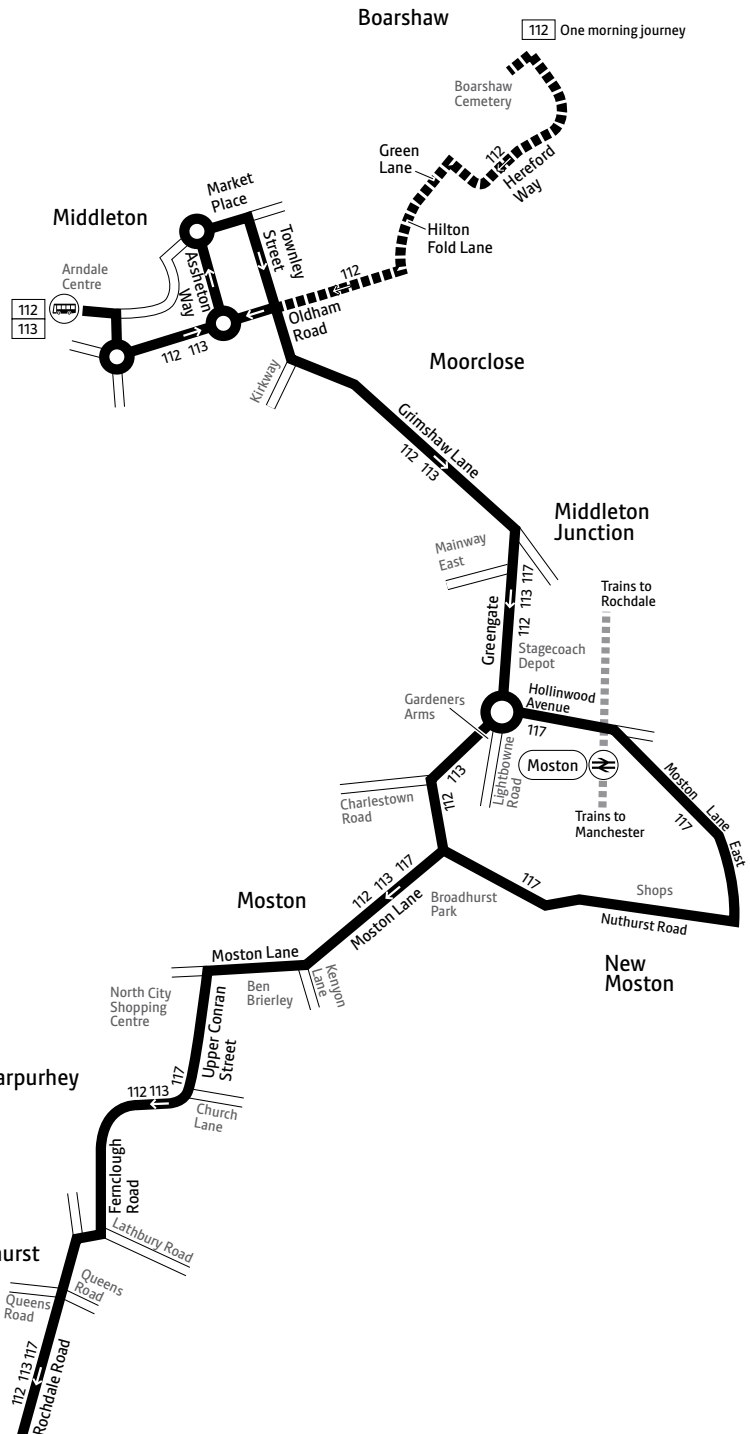

112 113 117

Key

- Bus route
- Monday to Friday peak periods only
- Train line
- Tram line
- Direction of travel
- Bus station/connection point
- Train station
- Metrolink stop
- Terminus

Routes in Manchester city centre