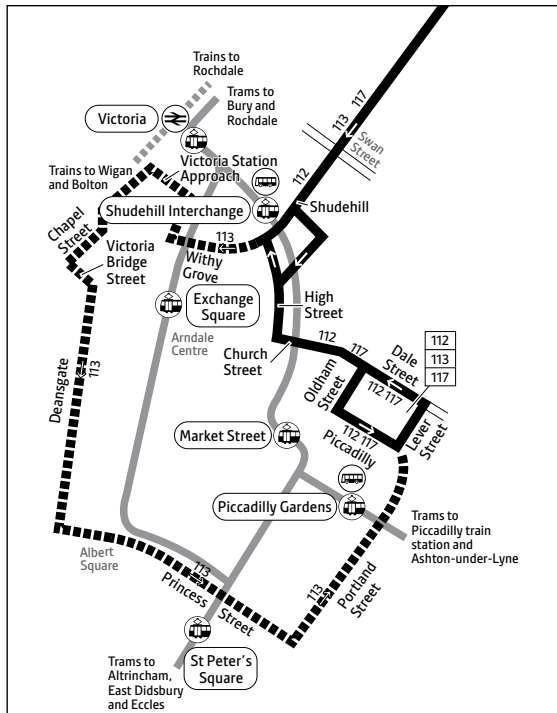

112 113 117

Key

- Bus route
- Monday to Friday peak periods only
- Train line
- Tram line
- Direction of travel
- Bus station/connection point
- Train station
- Metrolink stop
- Terminus

Routes in Manchester city centre