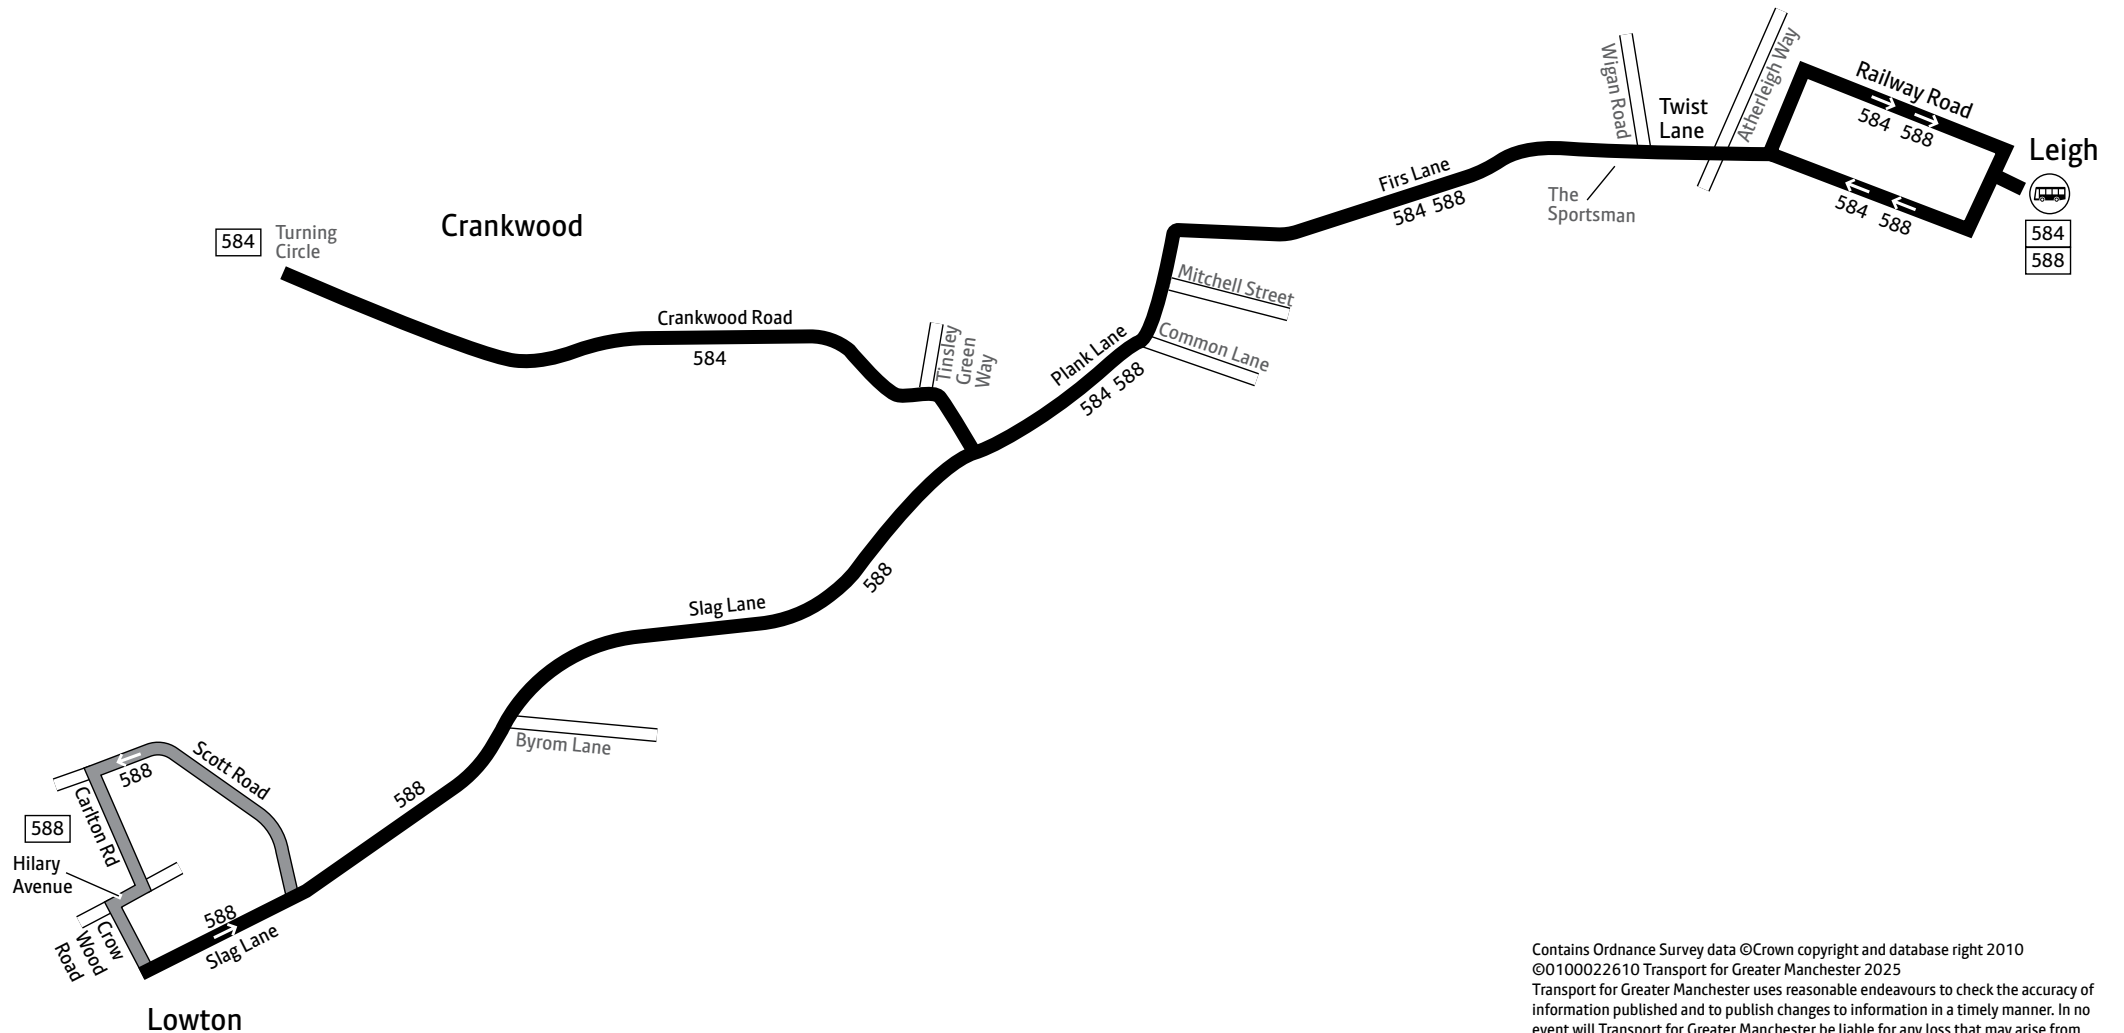

584 588

Key

- Bus route
- Direction of travel
- Hail and ride:
  passengers can get on or off
  the bus wherever it is safe
- Bus station/connection point
- Terminus

Contains Ordnance Survey data ©Crown copyright and database right 2010
©0100022610 Transport for Greater Manchester 2025
Transport for Greater Manchester uses reasonable endeavours to check the accuracy of information published and to publish changes to information in a timely manner. In no event will Transport for Greater Manchester be liable for any loss that may arise from this information being inaccurate.