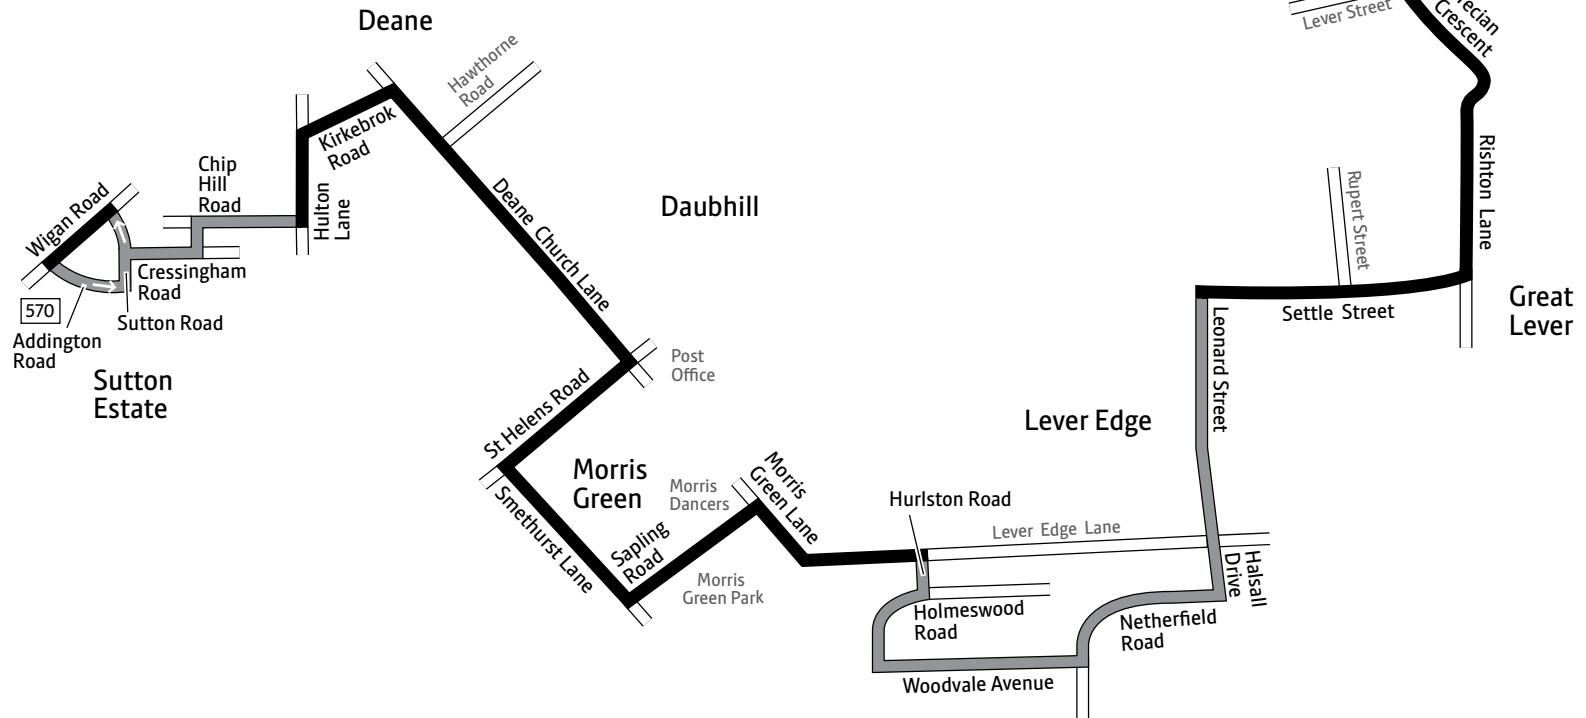

570

Key

- Bus route
- Train line
- Hail and ride:
  passengers can get on or off
  the bus wherever it is safe
- Direction of travel
- Bus station/connection point
- Train station
- Terminus