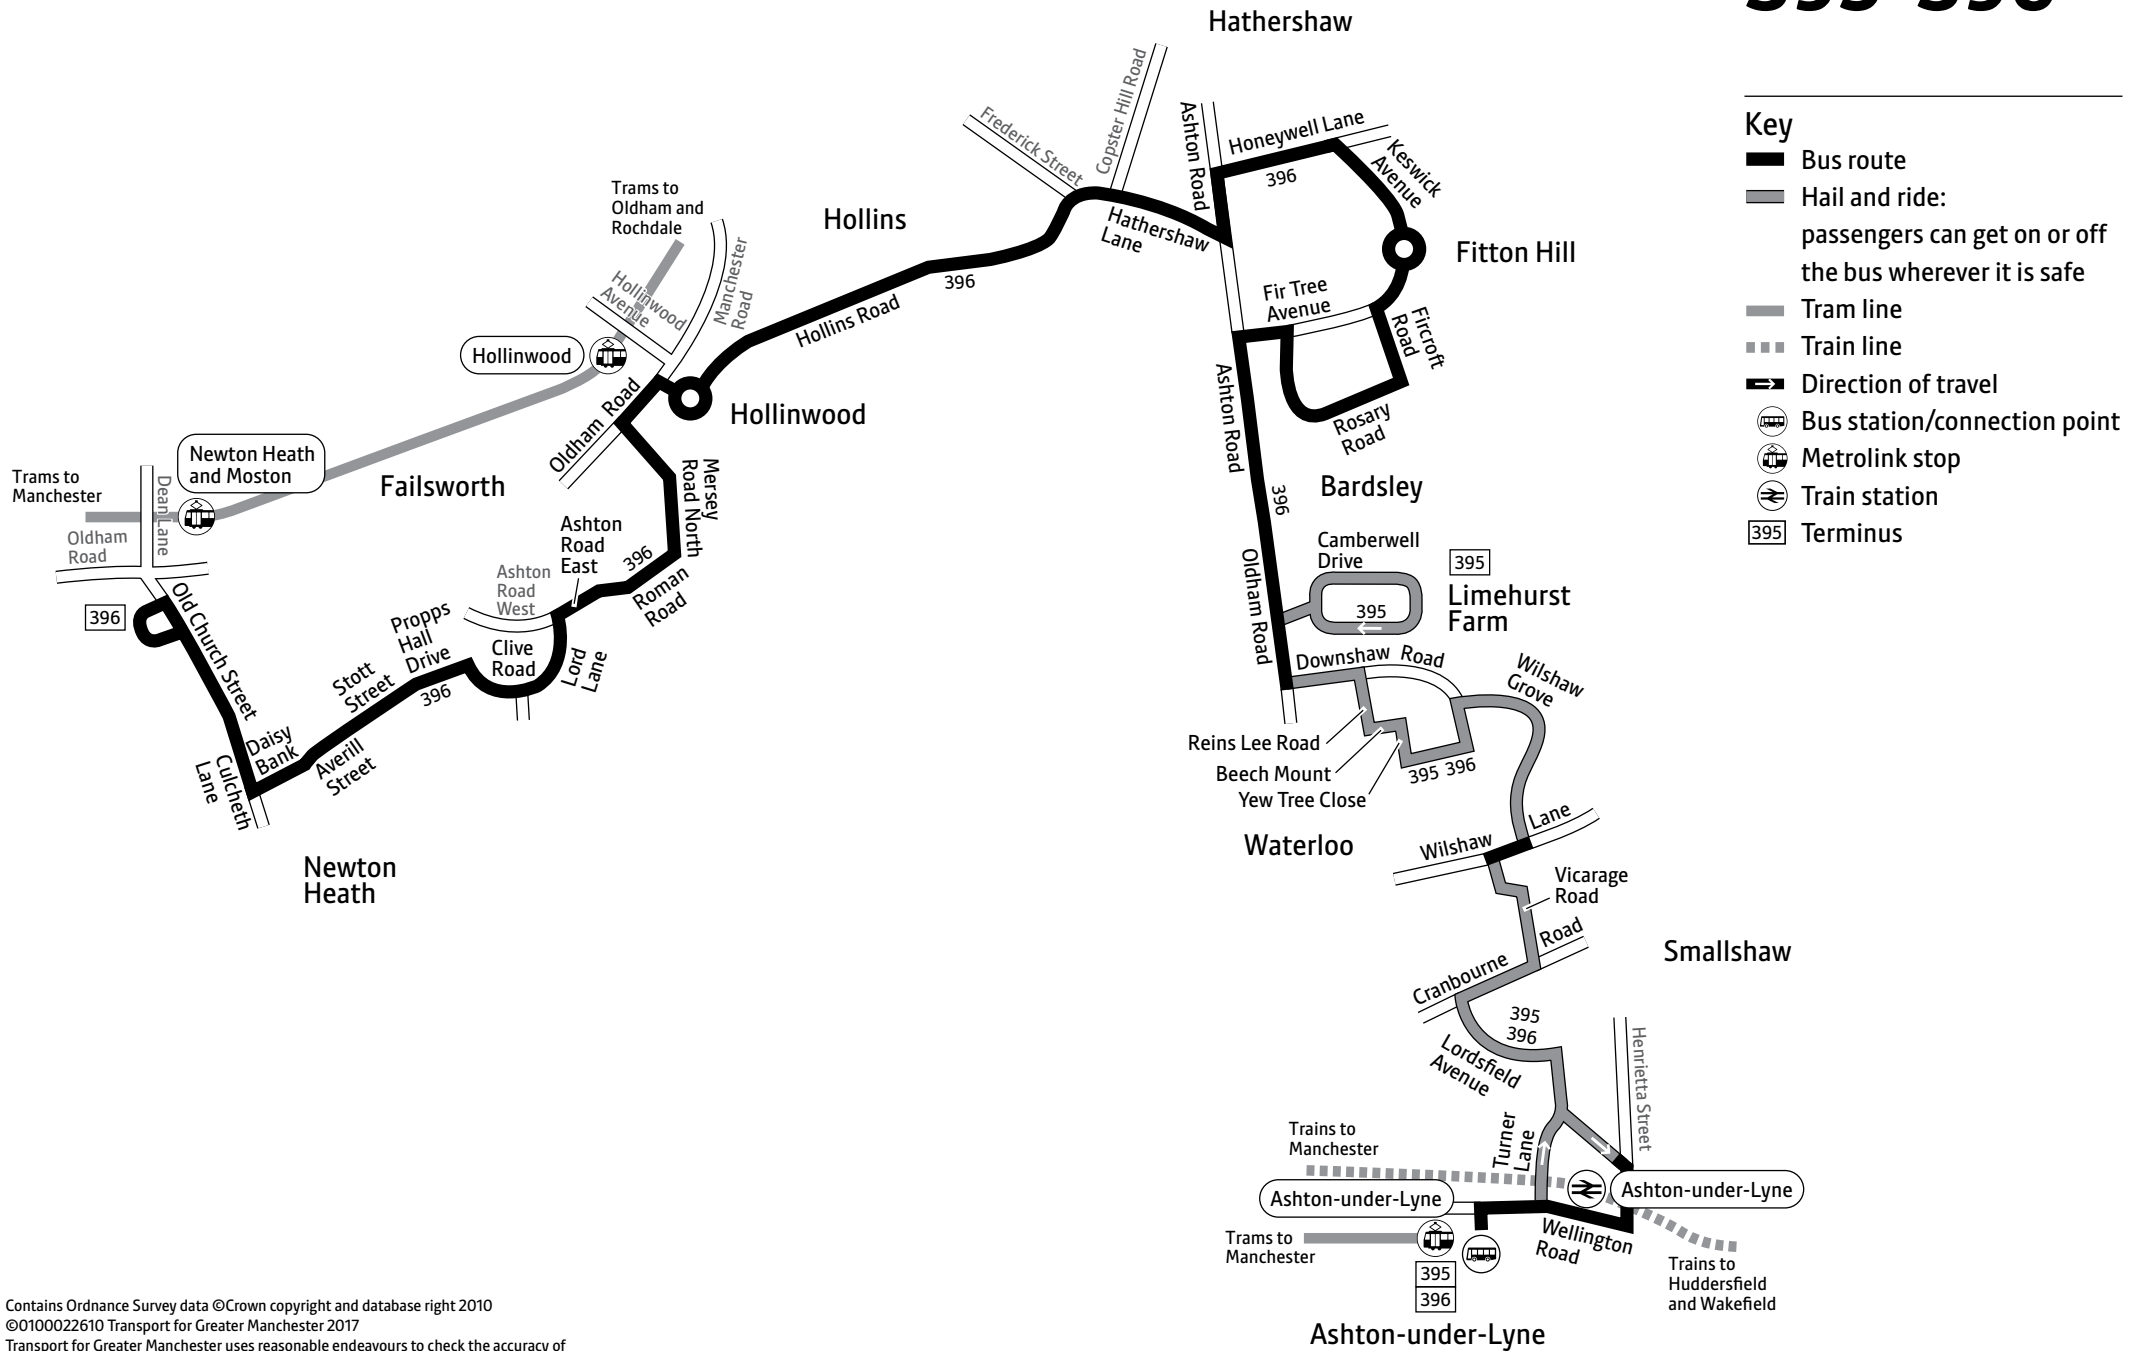

395 396

Contains Ordnance Survey data ©Crown copyright and database right 2010
©0100022610 Transport for Greater Manchester 2017
Transport for Greater Manchester uses reasonable endeavours to check the accuracy of information published and to publish changes to information in a timely manner. In no event will Transport for Greater Manchester be liable for any loss that may arise from this information being inaccurate.