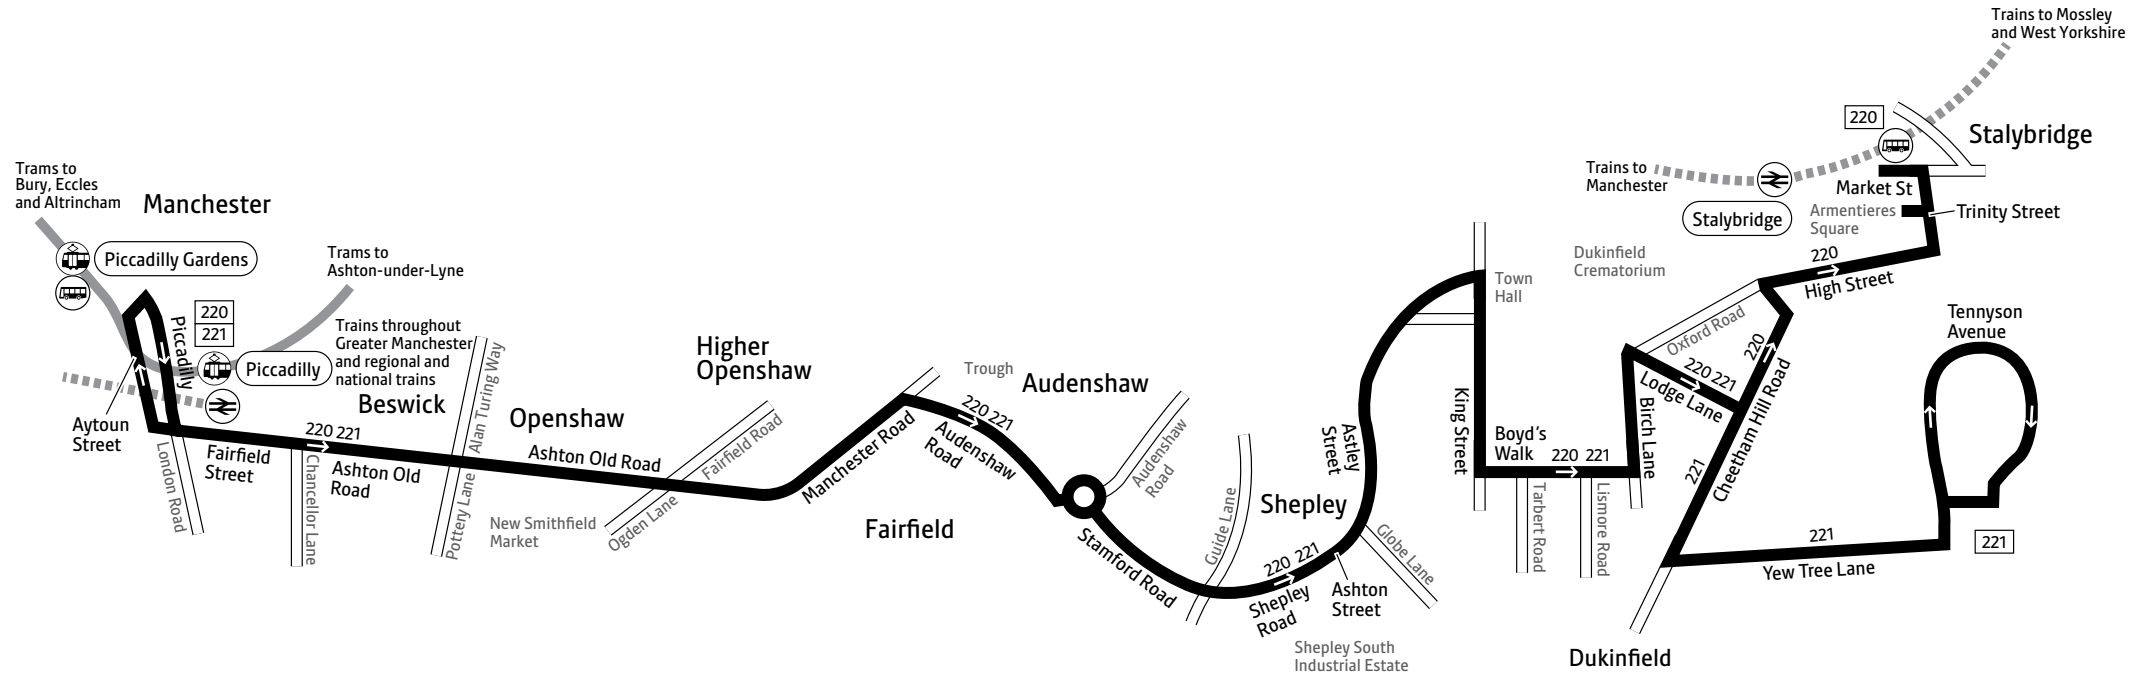

220 221

Key

- Bus route
- Train line
- Tram line
- Direction of travel
- Bus station/connection point
- Train station
- Metrolink stop
- Terminus

Contains Ordnance Survey data ©Crown copyright and database right 2010
©0100022610 Transport for Greater Manchester 2022
Transport for Greater Manchester uses reasonable endeavours to check the accuracy of information published and to publish changes to information in a timely manner. In no event will Transport for Greater Manchester be liable for any loss that may arise from this information being inaccurate.