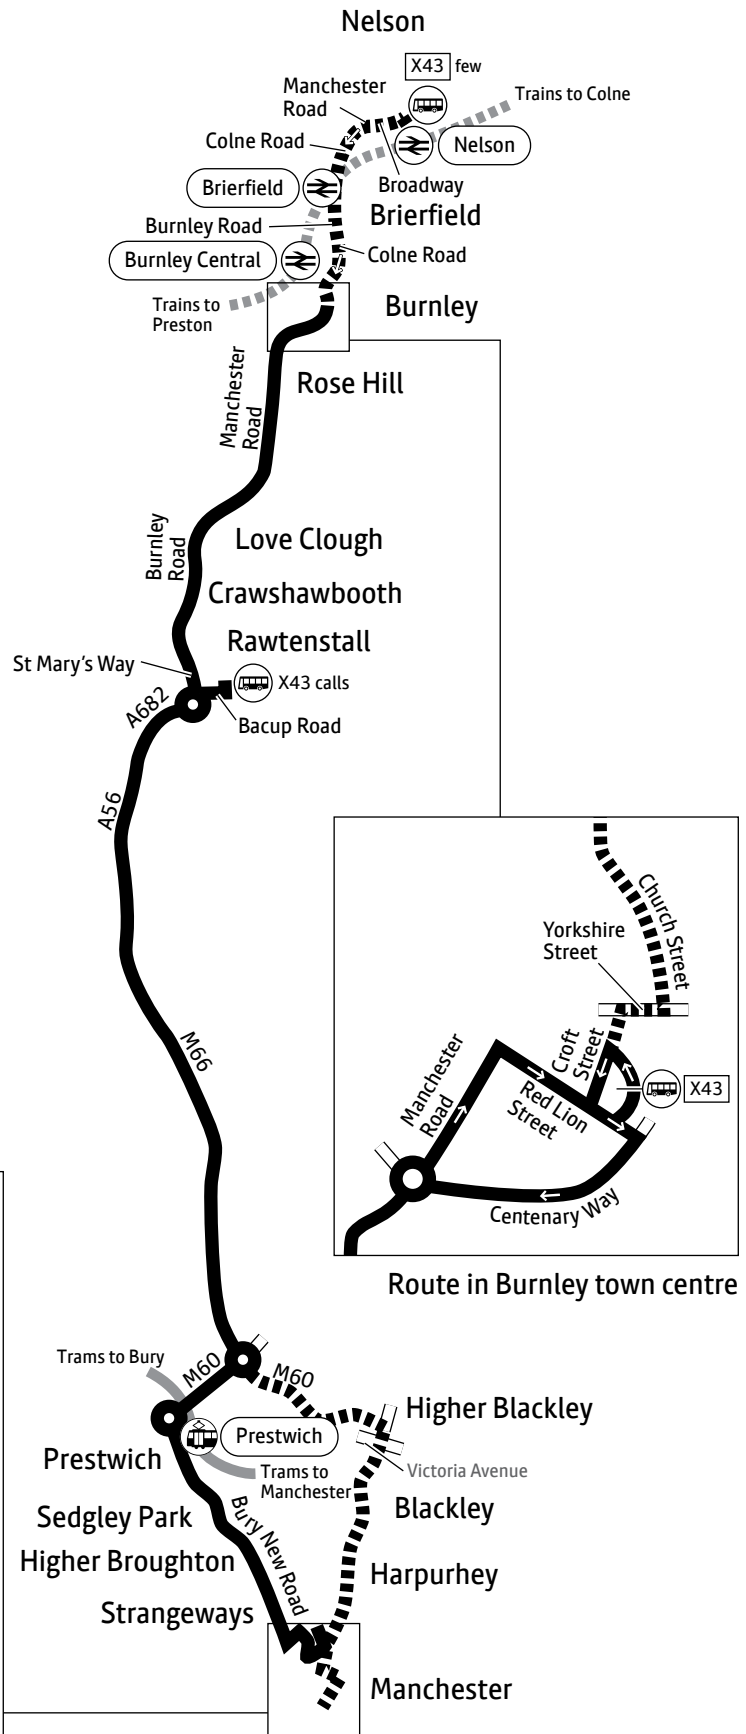

X43

Key

- Bus route
- Some Monday to Friday journeys
- Train line
- Tram line
- Direction of travel
- Bus station/connection point
- Train station
- Metrolink stop
- Terminus