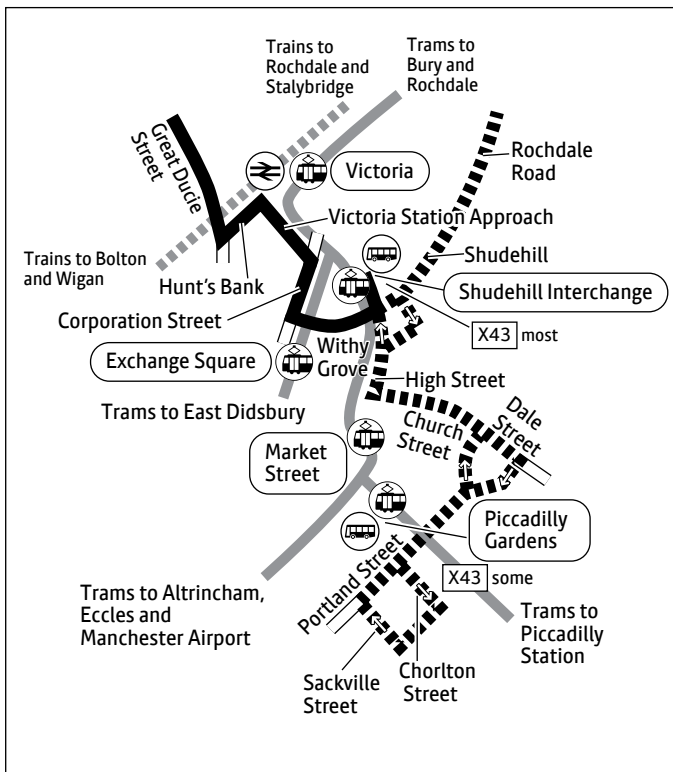

Route in Manchester city centre