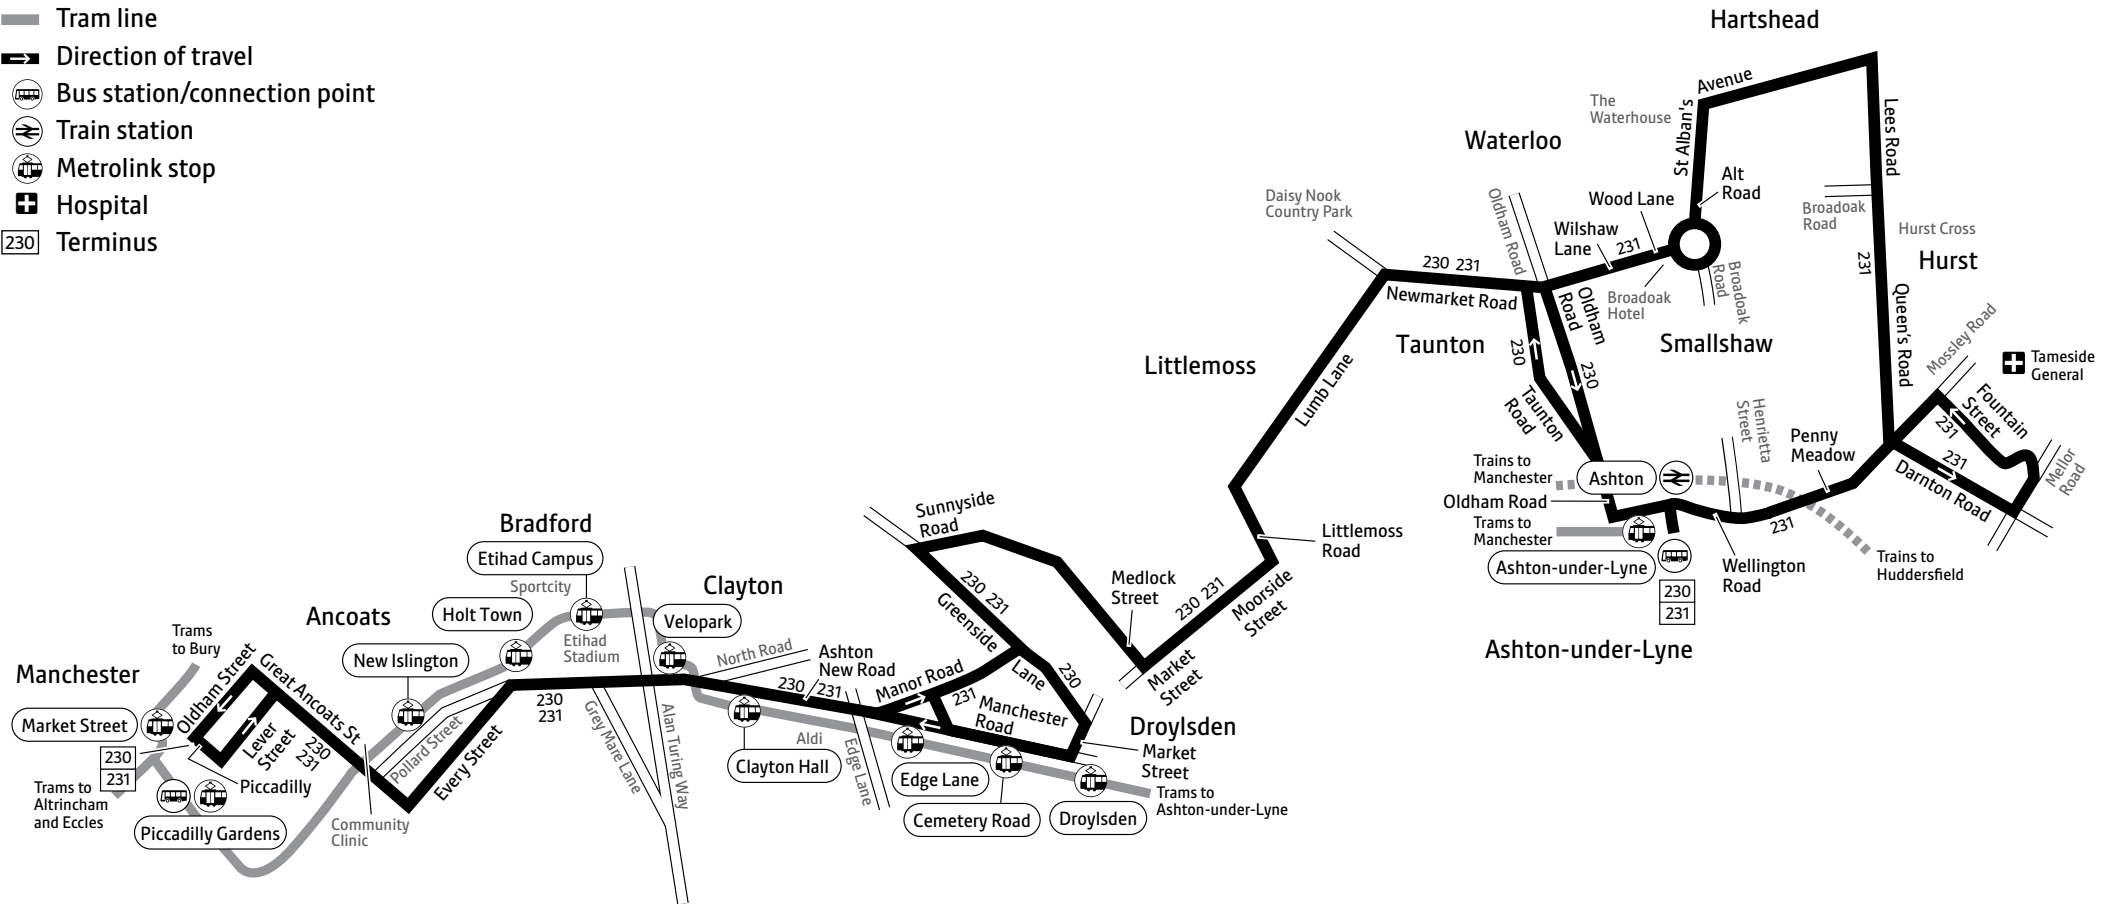

230 231

Key

-  Bus route
-  Train line
-  Tram line
-  Direction of travel
-  Bus station/connection point
-  Train station
-  Metrolink stop
-  Hospital
-  Terminus

Manchester — Clayton — Droylsden — Ashton