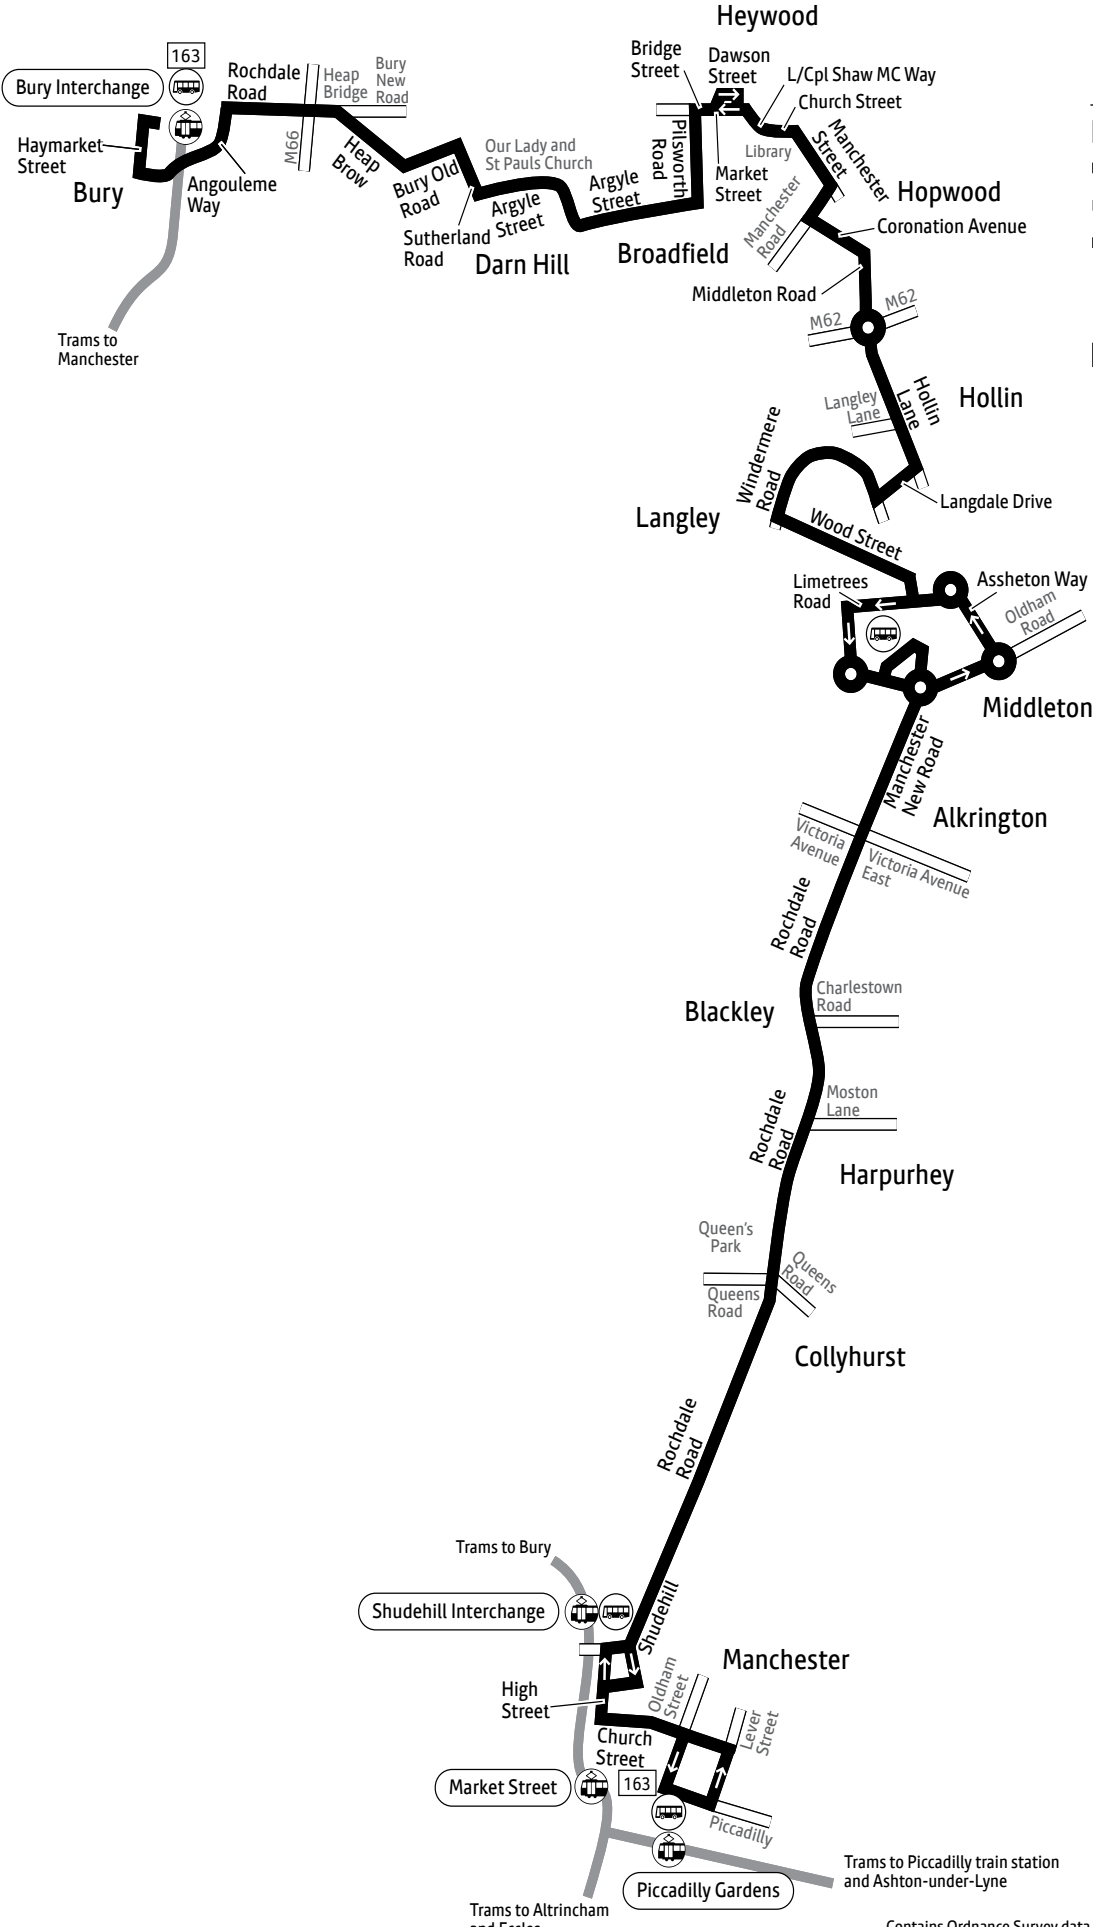

1. **Key**
2. Bus route
   - Tram line
   - Direction of travel
   - Bus station/connection point
   - Metrolink stop
   - Terminus

Contains Ordnance Survey data ©Crown copyright and database right 2010
©0100022610 Transport for Greater Manchester 2025
Transport for Greater Manchester uses reasonable endeavours to check the accuracy of information published and to publish changes to information in a timely manner. In no event will Transport for Greater Manchester be liable for any loss that may arise from this information being inaccurate.