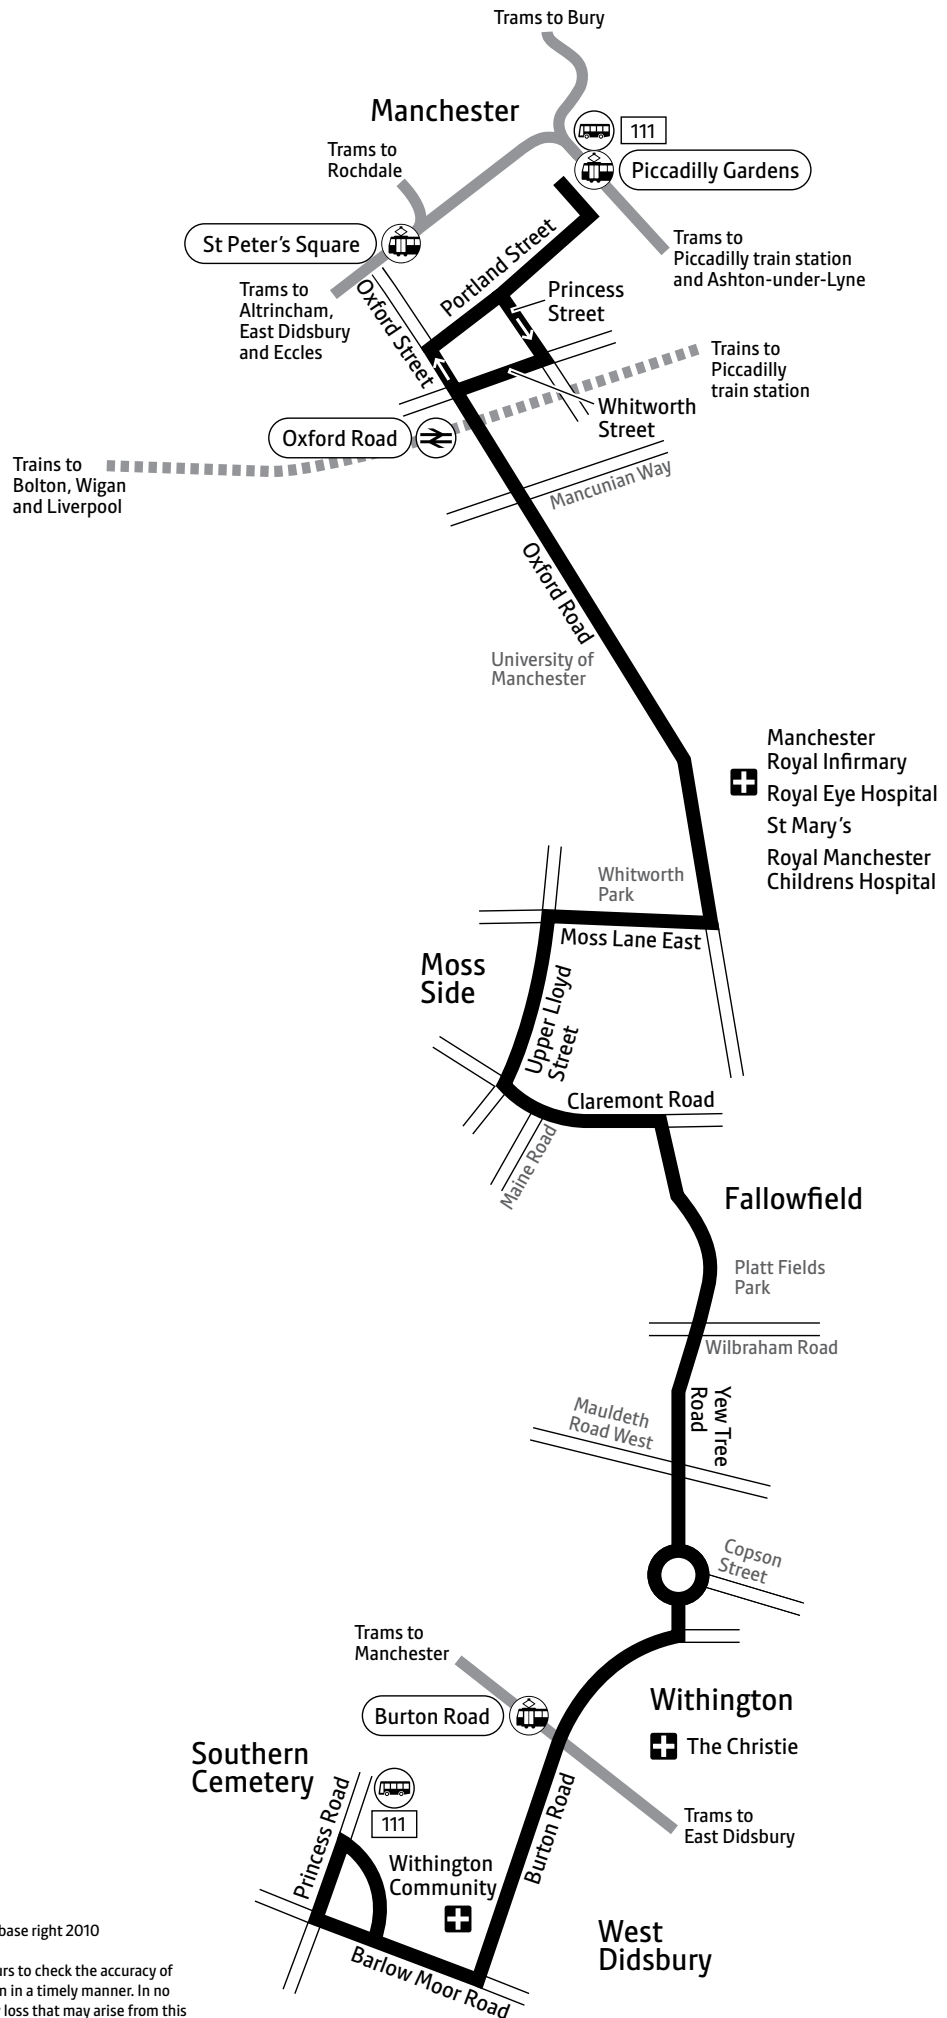

Key

- Bus route
- Train line
- Tram line
- Direction of travel
- Bus station/connection point
- Train station
- Metrolink stop
- Hospital
- Terminus