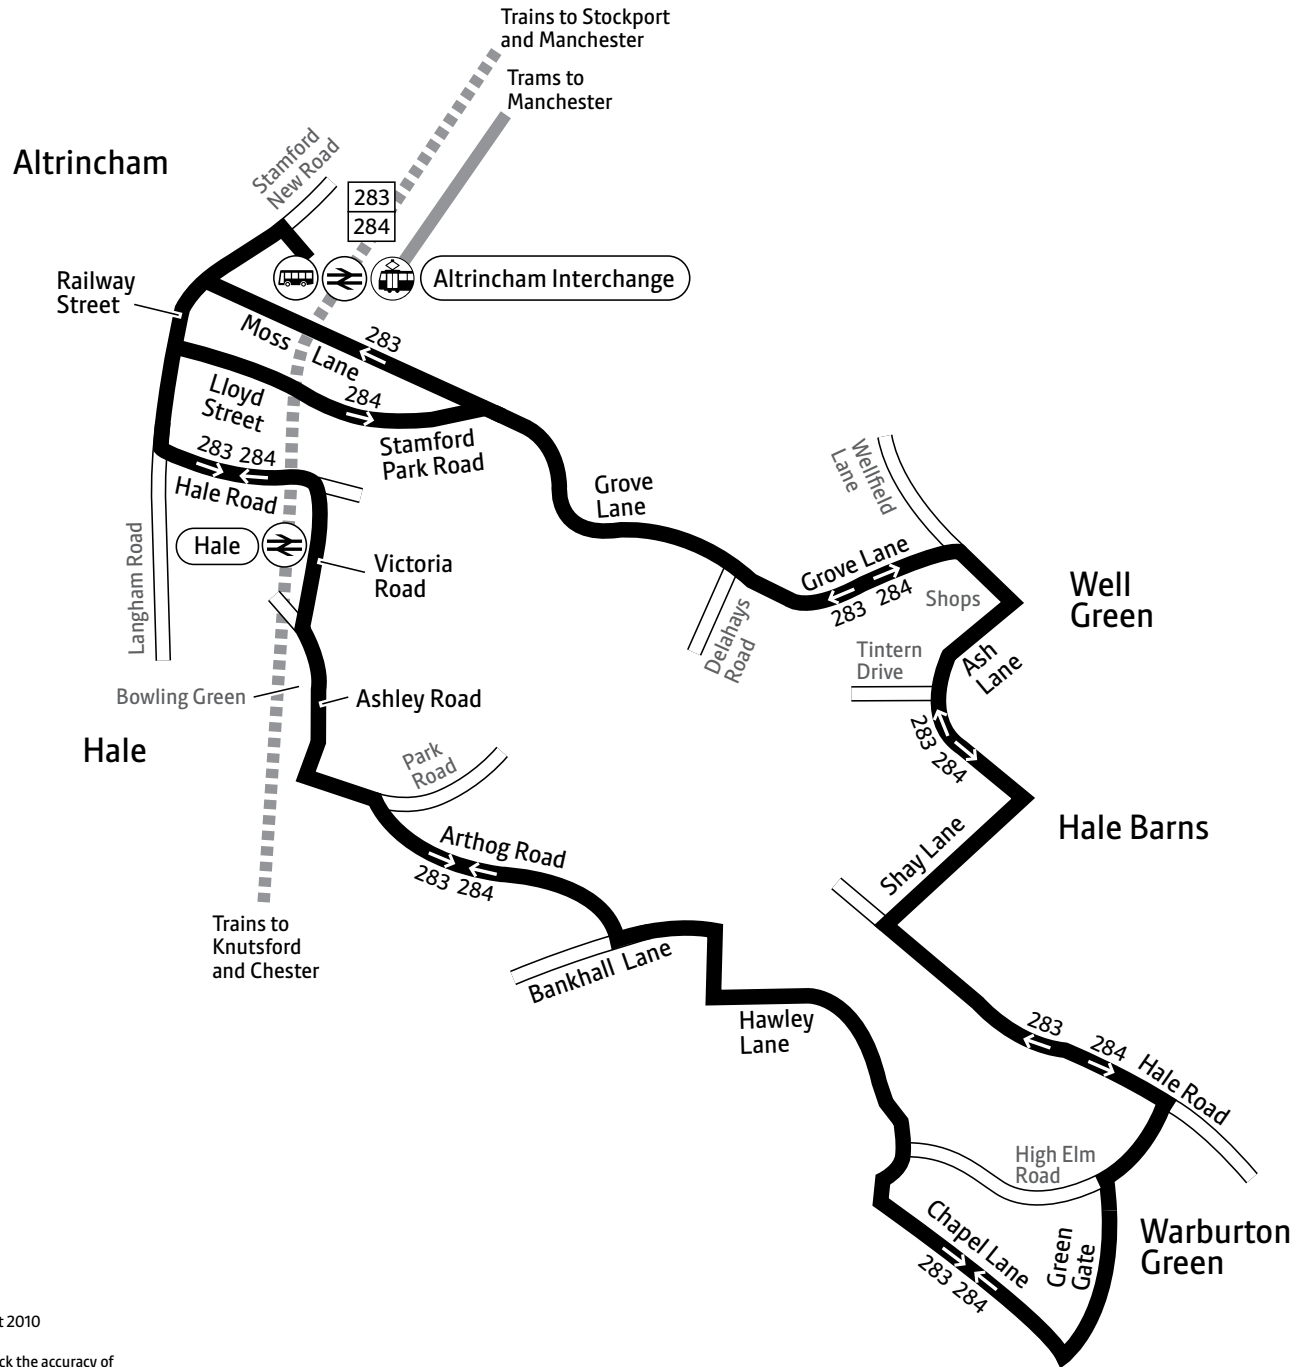

283 284

Key

- Bus route
- Train line
- Tram line
- Direction of travel
- Bus station/connection point
- Train station
- Metrolink stop
- Terminus