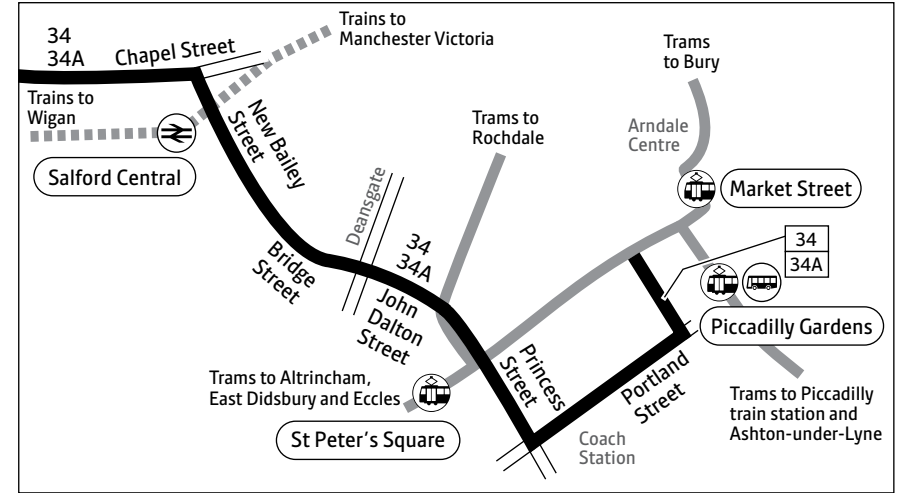

34 34A

Key

- Bus route
- Some morning/evening journeys only
- Train line
- Tram line
- Direction of travel
- Bus station/connection point
- Train station
- Metrolink stop
- Hospital
- Terminus

Route in Manchester city centre

Contains Ordnance Survey data ©Crown copyright and database right 2010
©0100022610 Transport for Greater Manchester 2021
Transport for Greater Manchester uses reasonable endeavours to check the accuracy of information published and to publish changes to information in a timely manner. In no event will Transport for Greater Manchester be liable for any loss that may arise from this information being inaccurate.