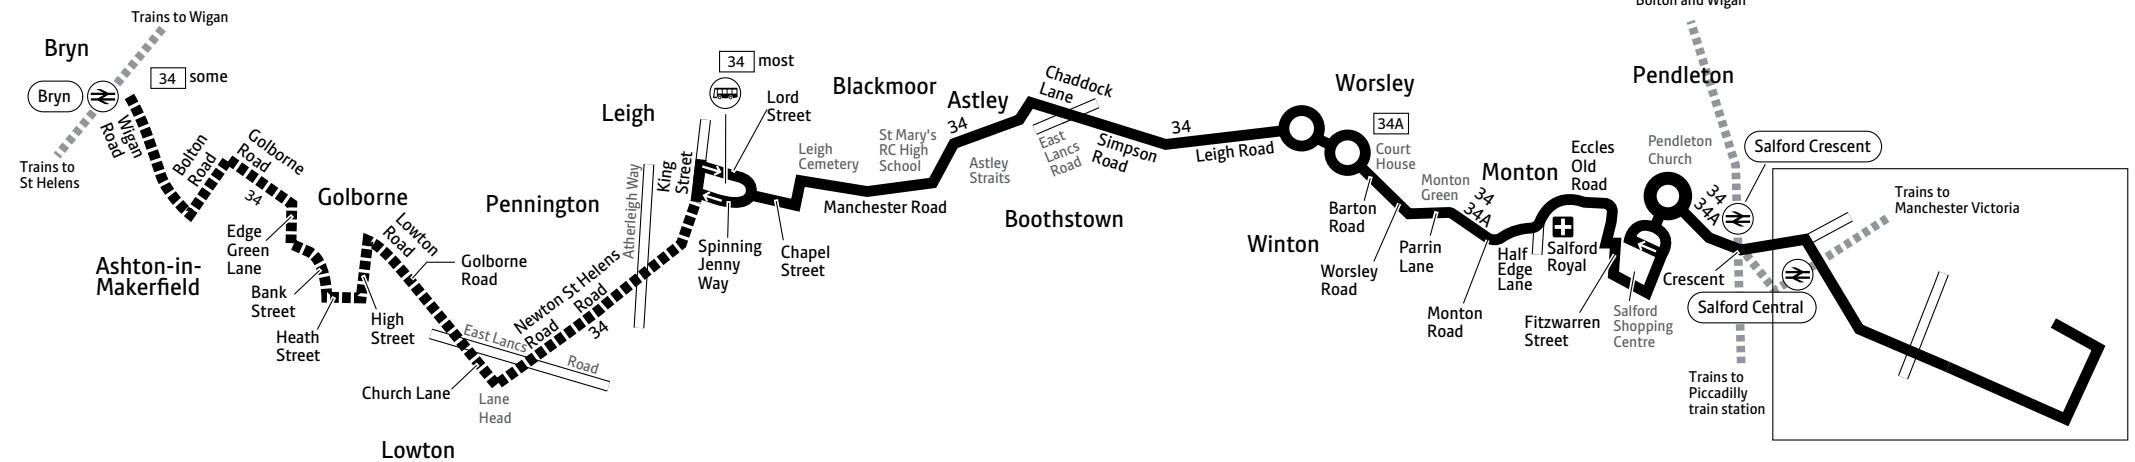

34 34A

Key

- Bus route
- Some morning/evening journeys only
- Train line
- Tram line
- Direction of travel
- Bus station/connection point
- Train station
- Metrolink stop
- Hospital
- Terminus

Route in Manchester city centre

Contains Ordnance Survey data ©Crown copyright and database right 2010
©0100022610 Transport for Greater Manchester 2021
Transport for Greater Manchester uses reasonable endeavours to check the accuracy of information published and to publish changes to information in a timely manner. In no event will Transport for Greater Manchester be liable for any loss that may arise from this information being inaccurate.