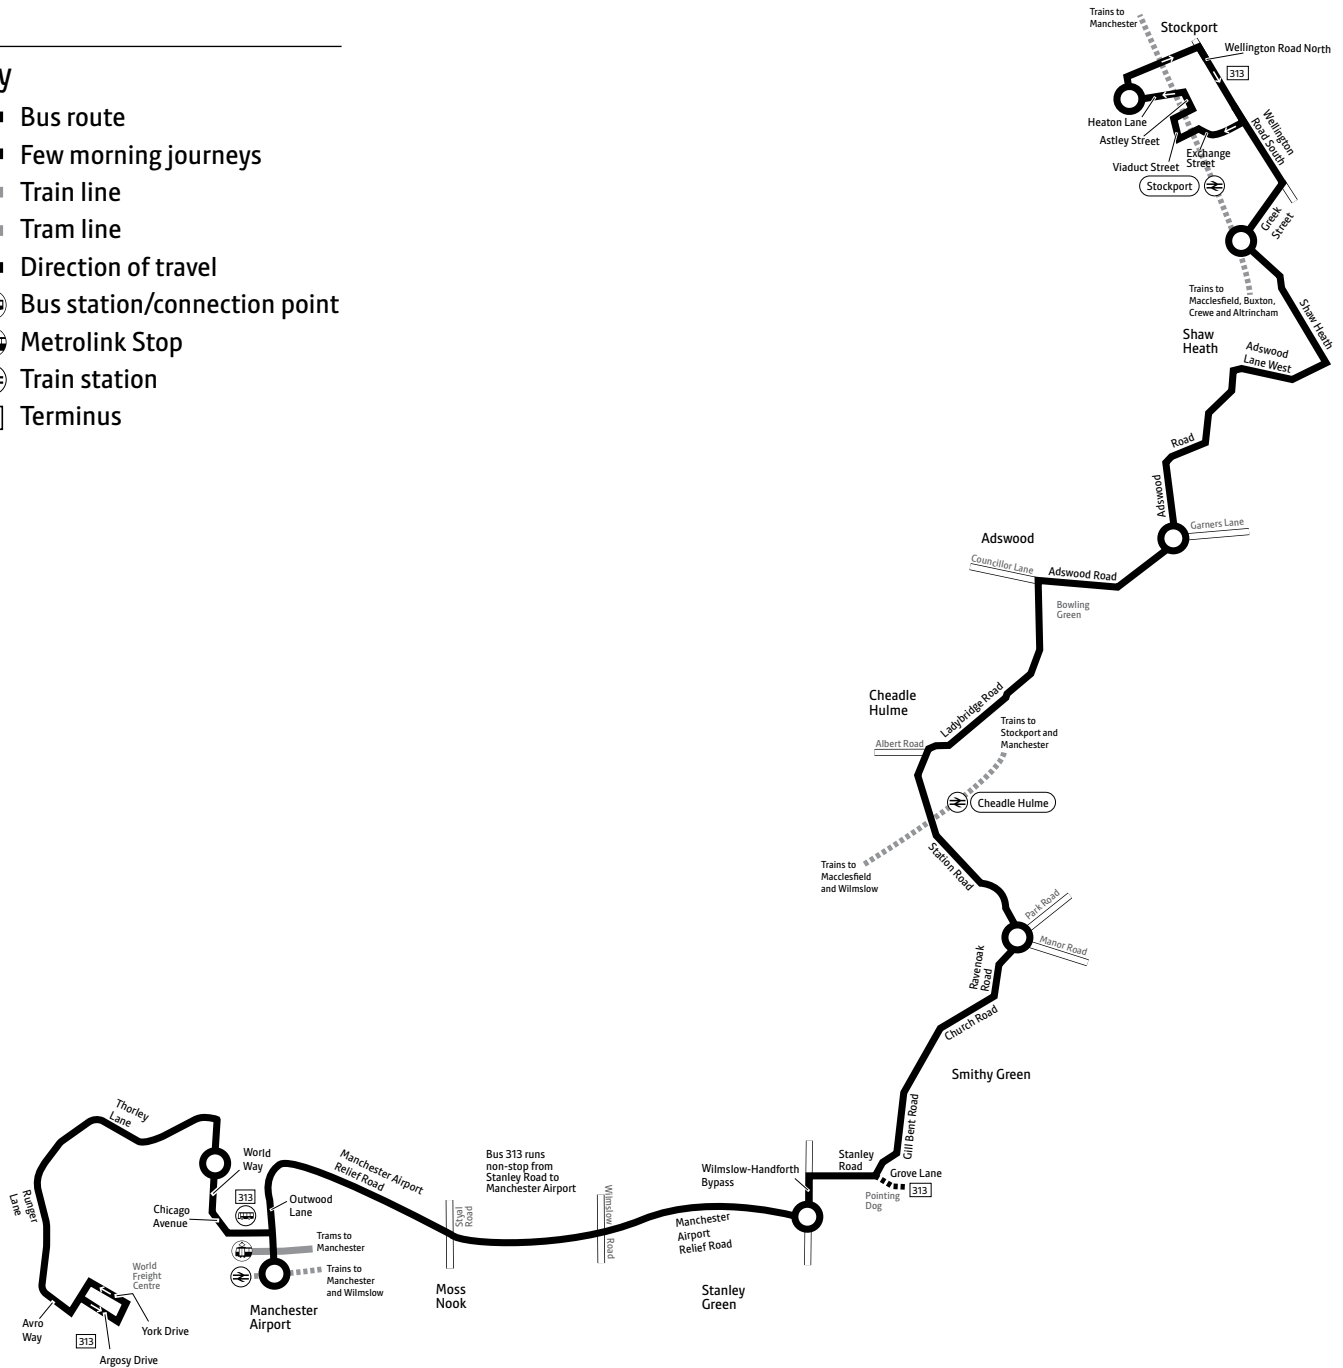

Sundays and public holidays (except Christmas and New Year period)

						🕒	🕒	🕒		
World Freight Terminal	0746	1146	1216	and	1716	1809	1909	2009	2109	2209 2309
Manchester Airport, Interchange	0753	and	1153	1223	every	1723	1816	1916	2016	2116 2216 2316
Grove Lane, Pointing Dog a	0803	every	1203	1233	30	1733	1826	1926	2026	2126 2226 2326
Cheadle Hulme, Monmouth Road	0809	hour	1209	1239	mins	1739	1832	1932	2032	2132 2232 2332
Adswood, Garners Lane	0815	until	1215	1245	until	1745	1838	1938	2038	2138 2238 2338
Stockport, Wellington Road South	0825		1225	1255		1755	1848	1948	2048	2148 2248 2348