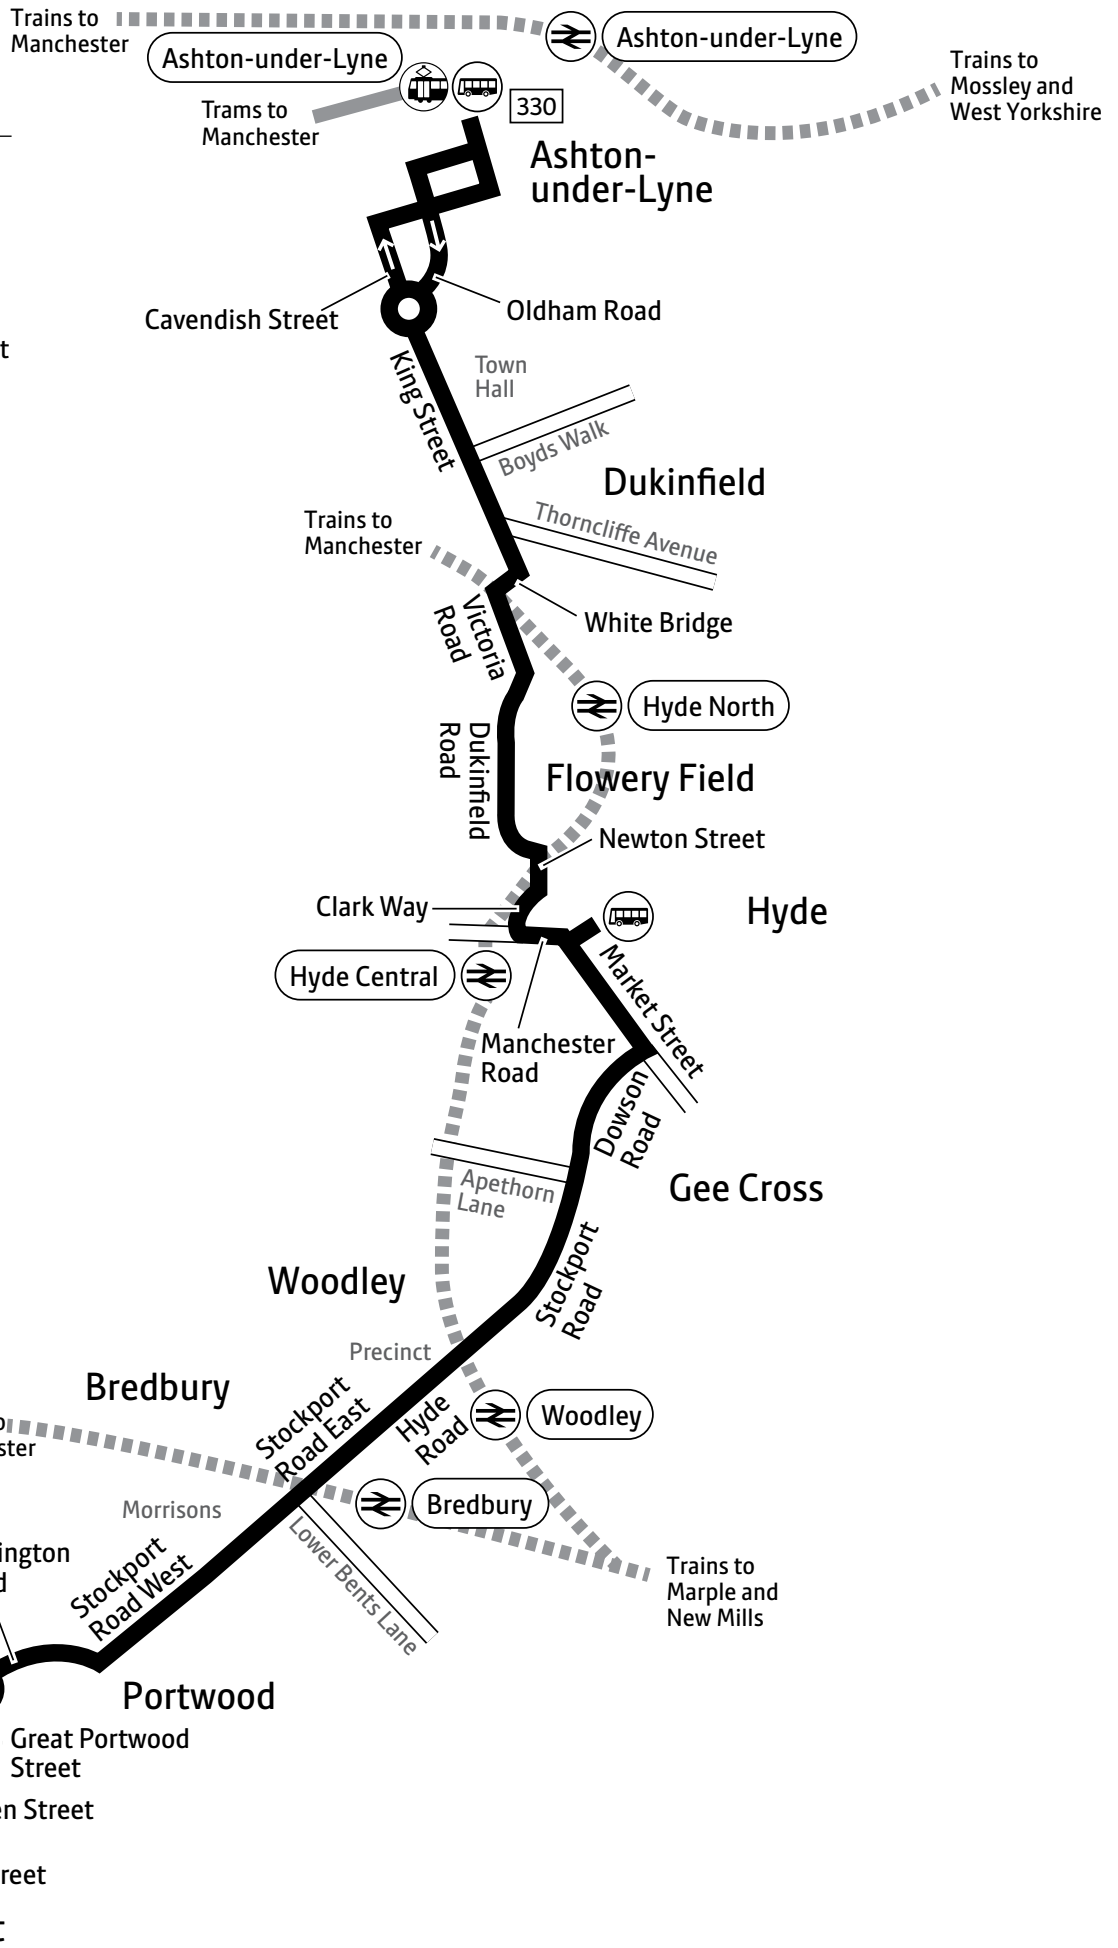

330

Key

-  Bus route
-  Train line
-  Tram line
-  Direction of travel
-  Bus station/connection point
-  Train station
-  Metrolink stop
-  Terminus

Saturdays (continued)

Ashton, Interchange	2030		2330
Dukinfield, Thorncliffe Avenue	2036	and	2336
Hyde, Bus Station arr	2043	every	2343
Hyde, Bus Station dep	2044	30	2344
Gee Cross, Apethorn Lane	2050	mins	2350
Woodley, Precinct	2054	until	2354
Stockport, Little Egerton Street	2109		0009