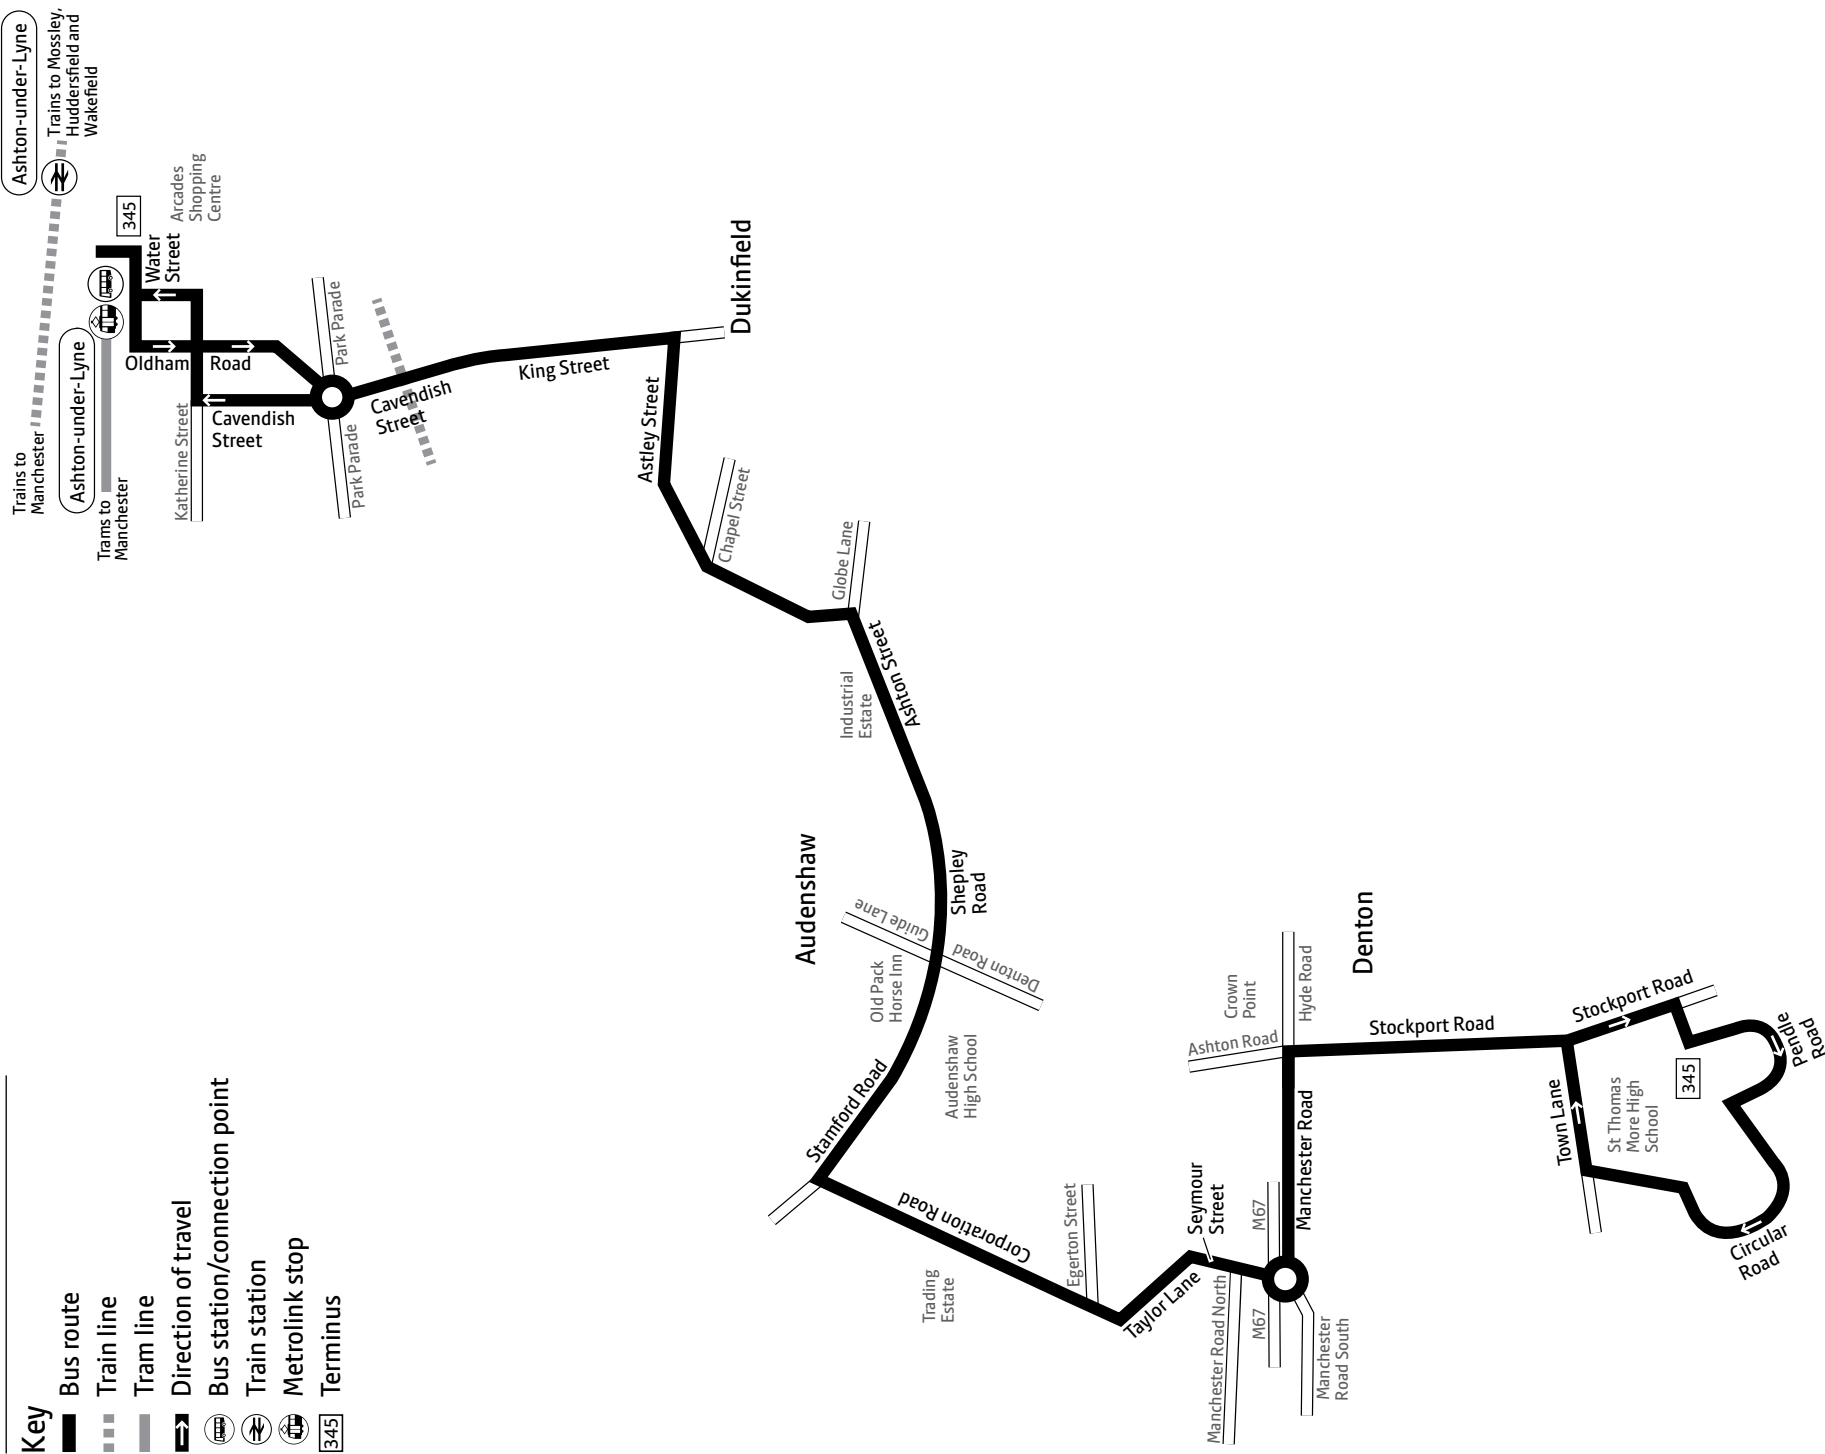

345

Ashton-under-Lyne

1. **Key**
2. Bus route
   - Train line
   - Tram line
   - Direction of travel
   - Bus station/connection point
   - Train station
   - Metrolink stop
   - Terminus