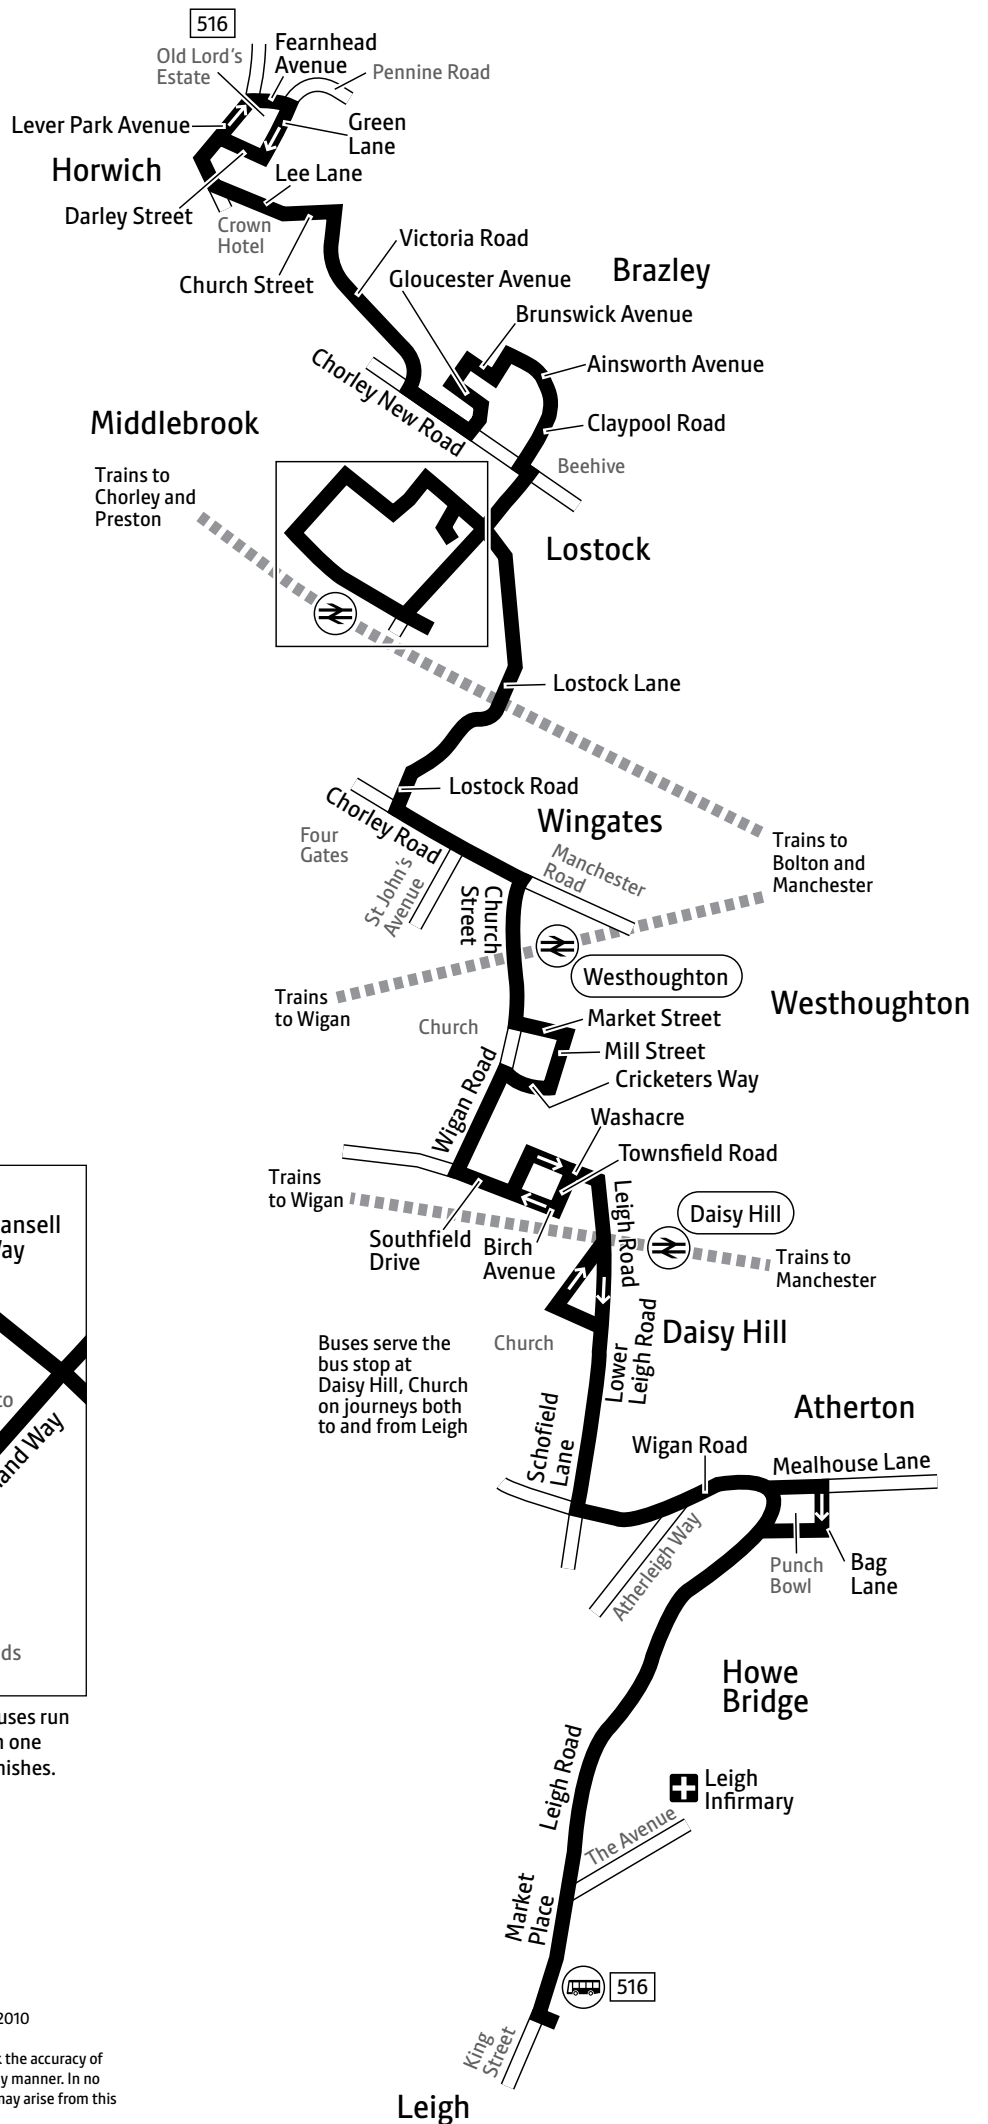

516

Key

- Bus route
- Train line
- Direction of travel
- Bus station/connection point
- Train station
- Hospital
- Terminus