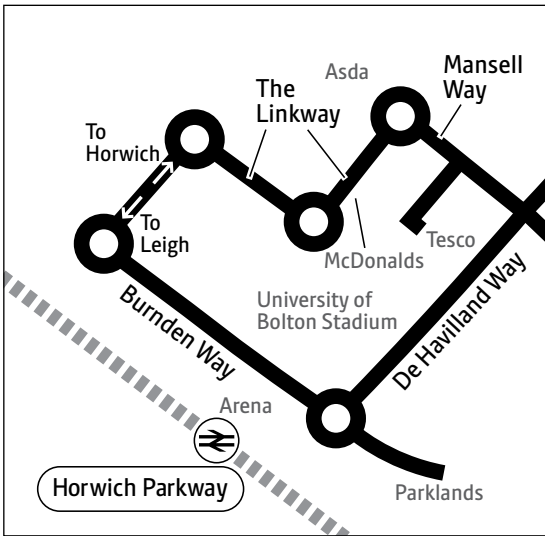

Mon to Fri 7am to 5.30pm

Saturday 8.30am to 1.15pm and 2pm to 4pm

Sunday* Closed

*Including public holidays

516

Key

-  Bus route
-  Train line
-  Direction of travel
-  Bus station/connection point
-  Train station
-  Hospital
-  Terminus

Route in Middlebrook

On Matchdays at the University of Bolton Stadium, buses run direct via De Havilland Way **not** via Bolton Arena from one hour before kick-off until one hour after the match finishes.

♿ – All bus 516 journeys are run using easy access buses. See inside front cover of this leaflet for details

Mondays to Fridays

	a	a	a		a	a	a	a	b	b	b
Leigh, Bus Station	0703	0813	0933		1433	1543	1651	1812	1907	2107	2307
Atherton, Punch Bowl	0714	0824	0944	and	1444	1554	1702	1823	1916	2116	2316
Westhoughton, Church	0726	0836	0956	every	1456	1606	1714	1835	1926	2126	2326
Middlebrook, Parklands	0740	0850	1010	hour	1510	1620	1728	1849	1939	2139	
Middlebrook, Asda	0744	0854	1014	until	1514	1624	1732	1853	1942	2142	
Brazley, Ainsworth Avenue	0750	0900	1020		1520	1630	1738	1859	1947	2147	
Horwich, Old Lord's Estate	0802	0914	1031		1531	1644	1750	1911	1957	2157	