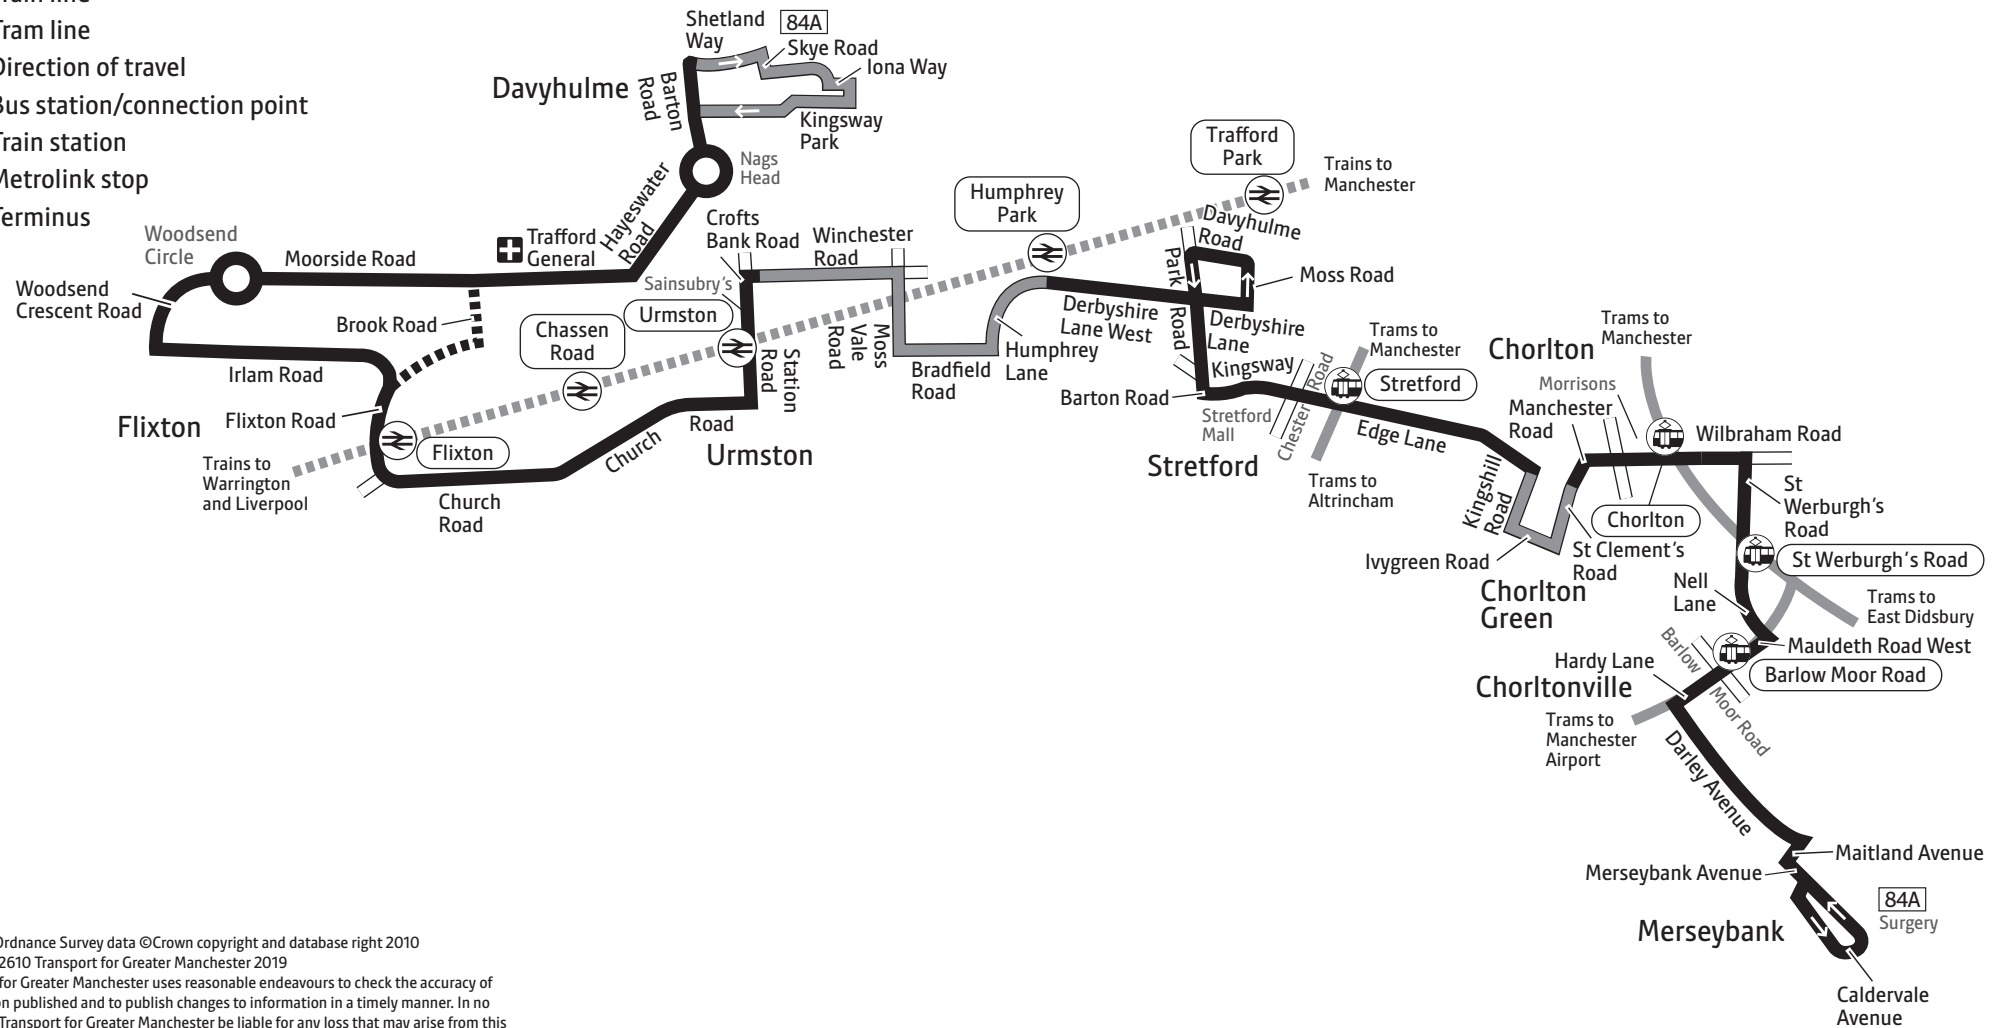

84A

Key

- Bus route
- Sundays and public holidays only
- Hail and ride: passengers can get on or off the bus wherever it is safe
- Train line
- Tram line
- Direction of travel
- Bus station/connection point
- Train station
- Metrolink stop
- Terminus

Contains Ordnance Survey data ©Crown copyright and database right 2010
©0100022610 Transport for Greater Manchester 2019
Transport for Greater Manchester uses reasonable endeavours to check the accuracy of information published and to publish changes to information in a timely manner. In no event will Transport for Greater Manchester be liable for any loss that may arise from this information being inaccurate.