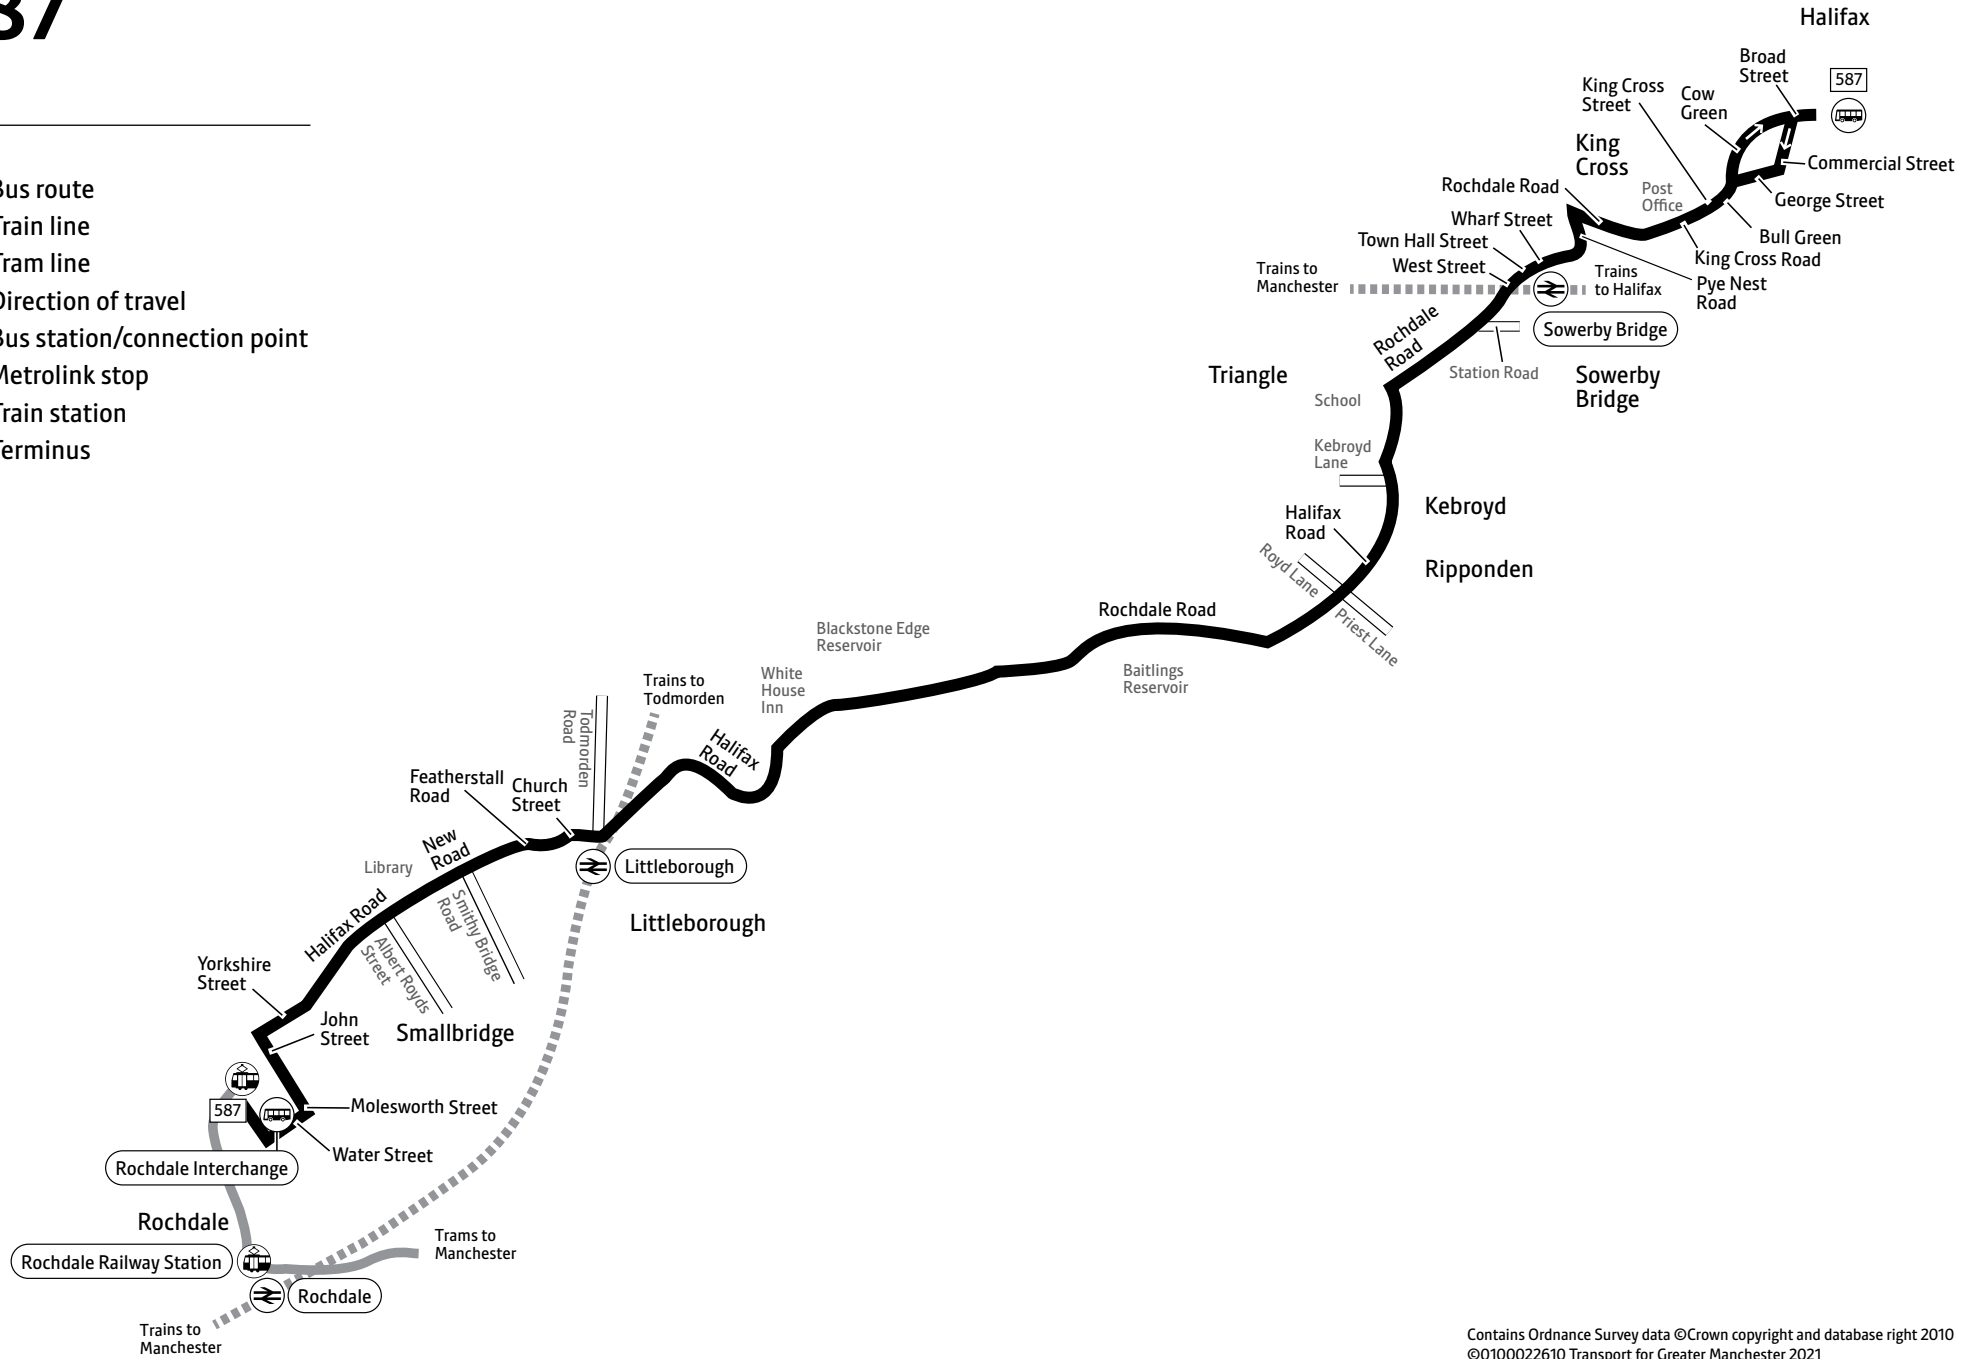

587

Key

- Bus route
- Train line
- Tram line
- Direction of travel
- Bus station/connection point
- Metrolink stop
- Train station
- Terminus

Contains Ordnance Survey data ©Crown copyright and database right 2010
©0100022610 Transport for Greater Manchester 2021
Transport for Greater Manchester uses reasonable endeavours to check the accuracy of information published and to publish changes to information in a timely manner. In no event will Transport for Greater Manchester be liable for any loss that may arise from this information being inaccurate.