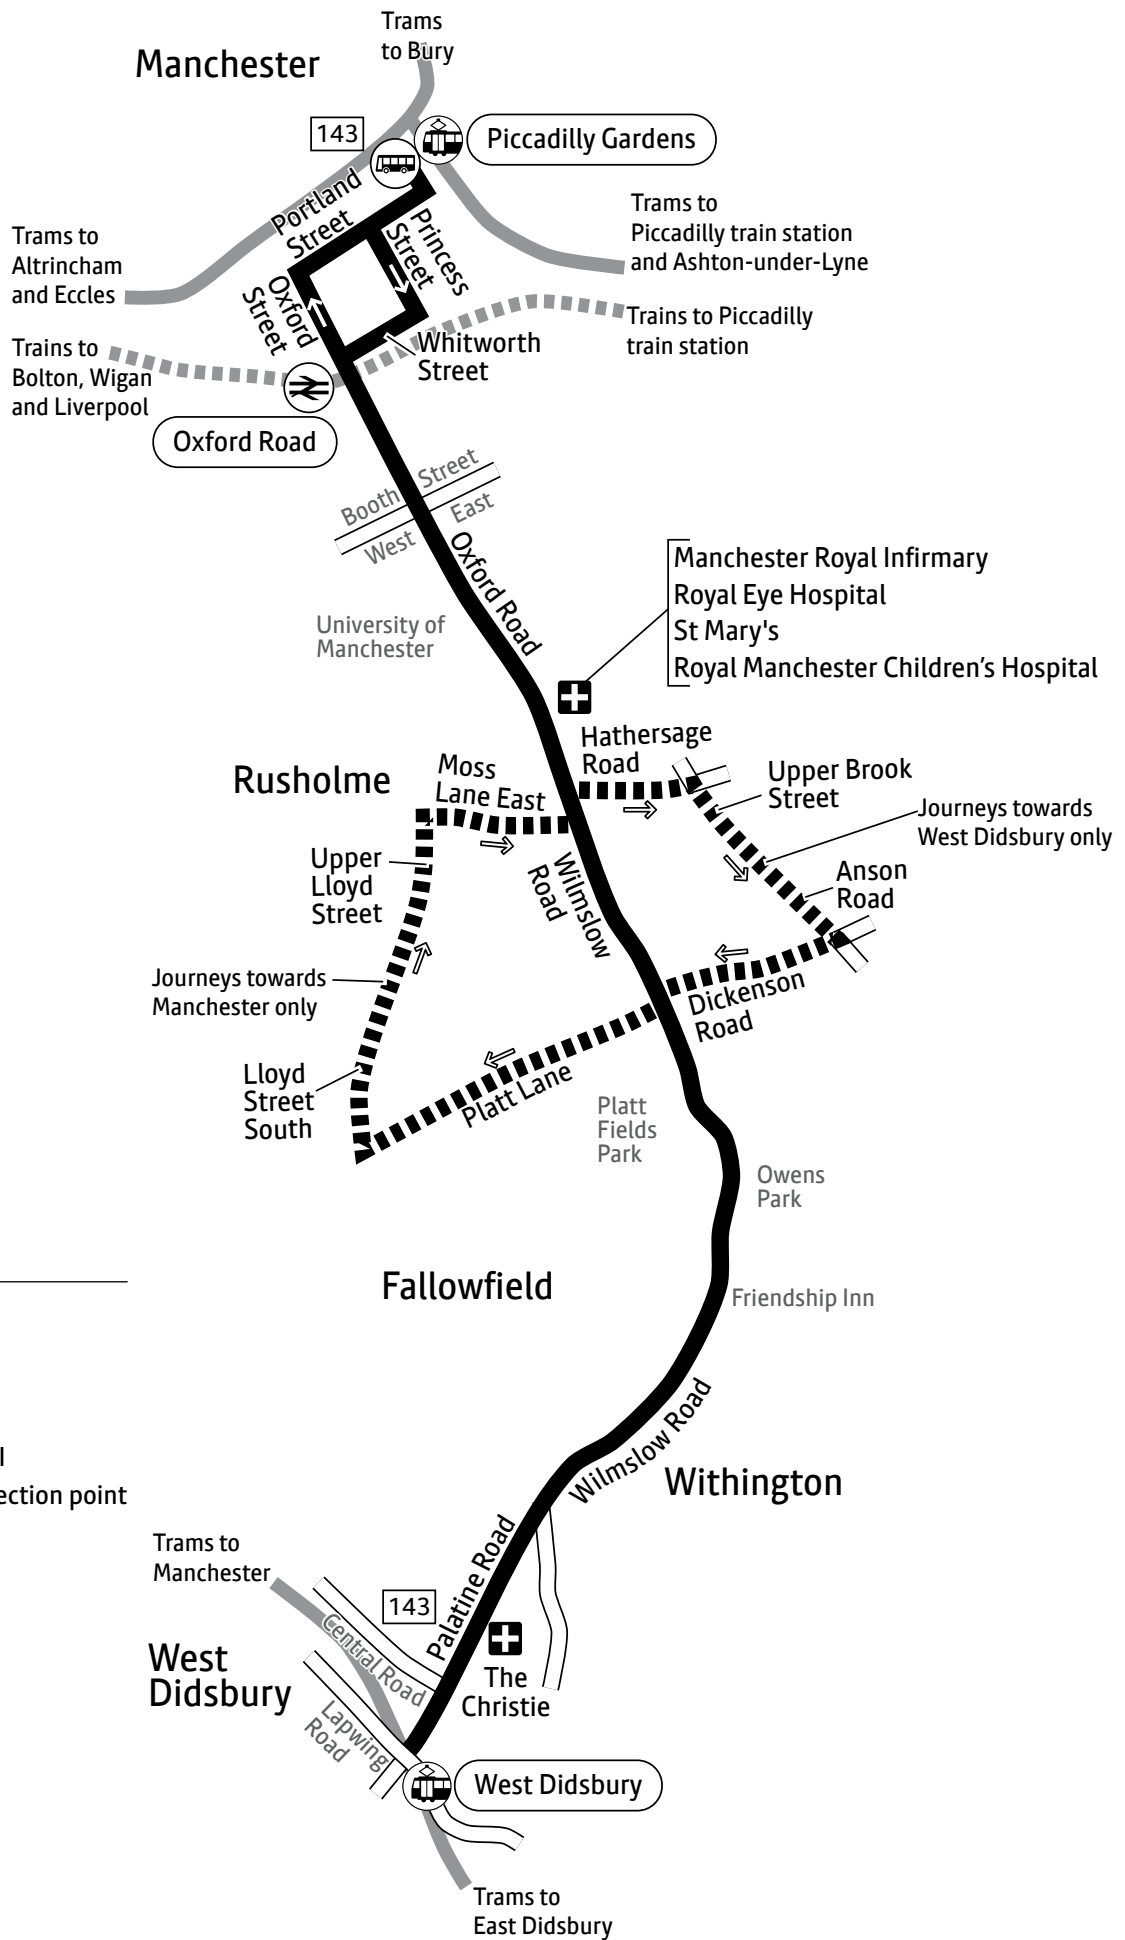

Using this timetable

Timetables show the direction of travel, bus numbers and the days of the week.

Main stops on the route are listed on the left. Where no time is shown against a particular stop, the bus does not stop there on that journey. Check any letters which are shown in the timetable against the key at the bottom of the page.

Manchester Shudehill Interchange

Mon to Sat 7am to 6pm

Sunday 8am to 1.15pm and 2pm to 4pm

Public hols 8am to 5.20pm

143

- Key**
- Bus route
 - Train line
 - Tram line
 - Direction of travel
 - Bus station/connection point
 - Train station
 - Metrolink stop
 - Hospital
 - Terminus