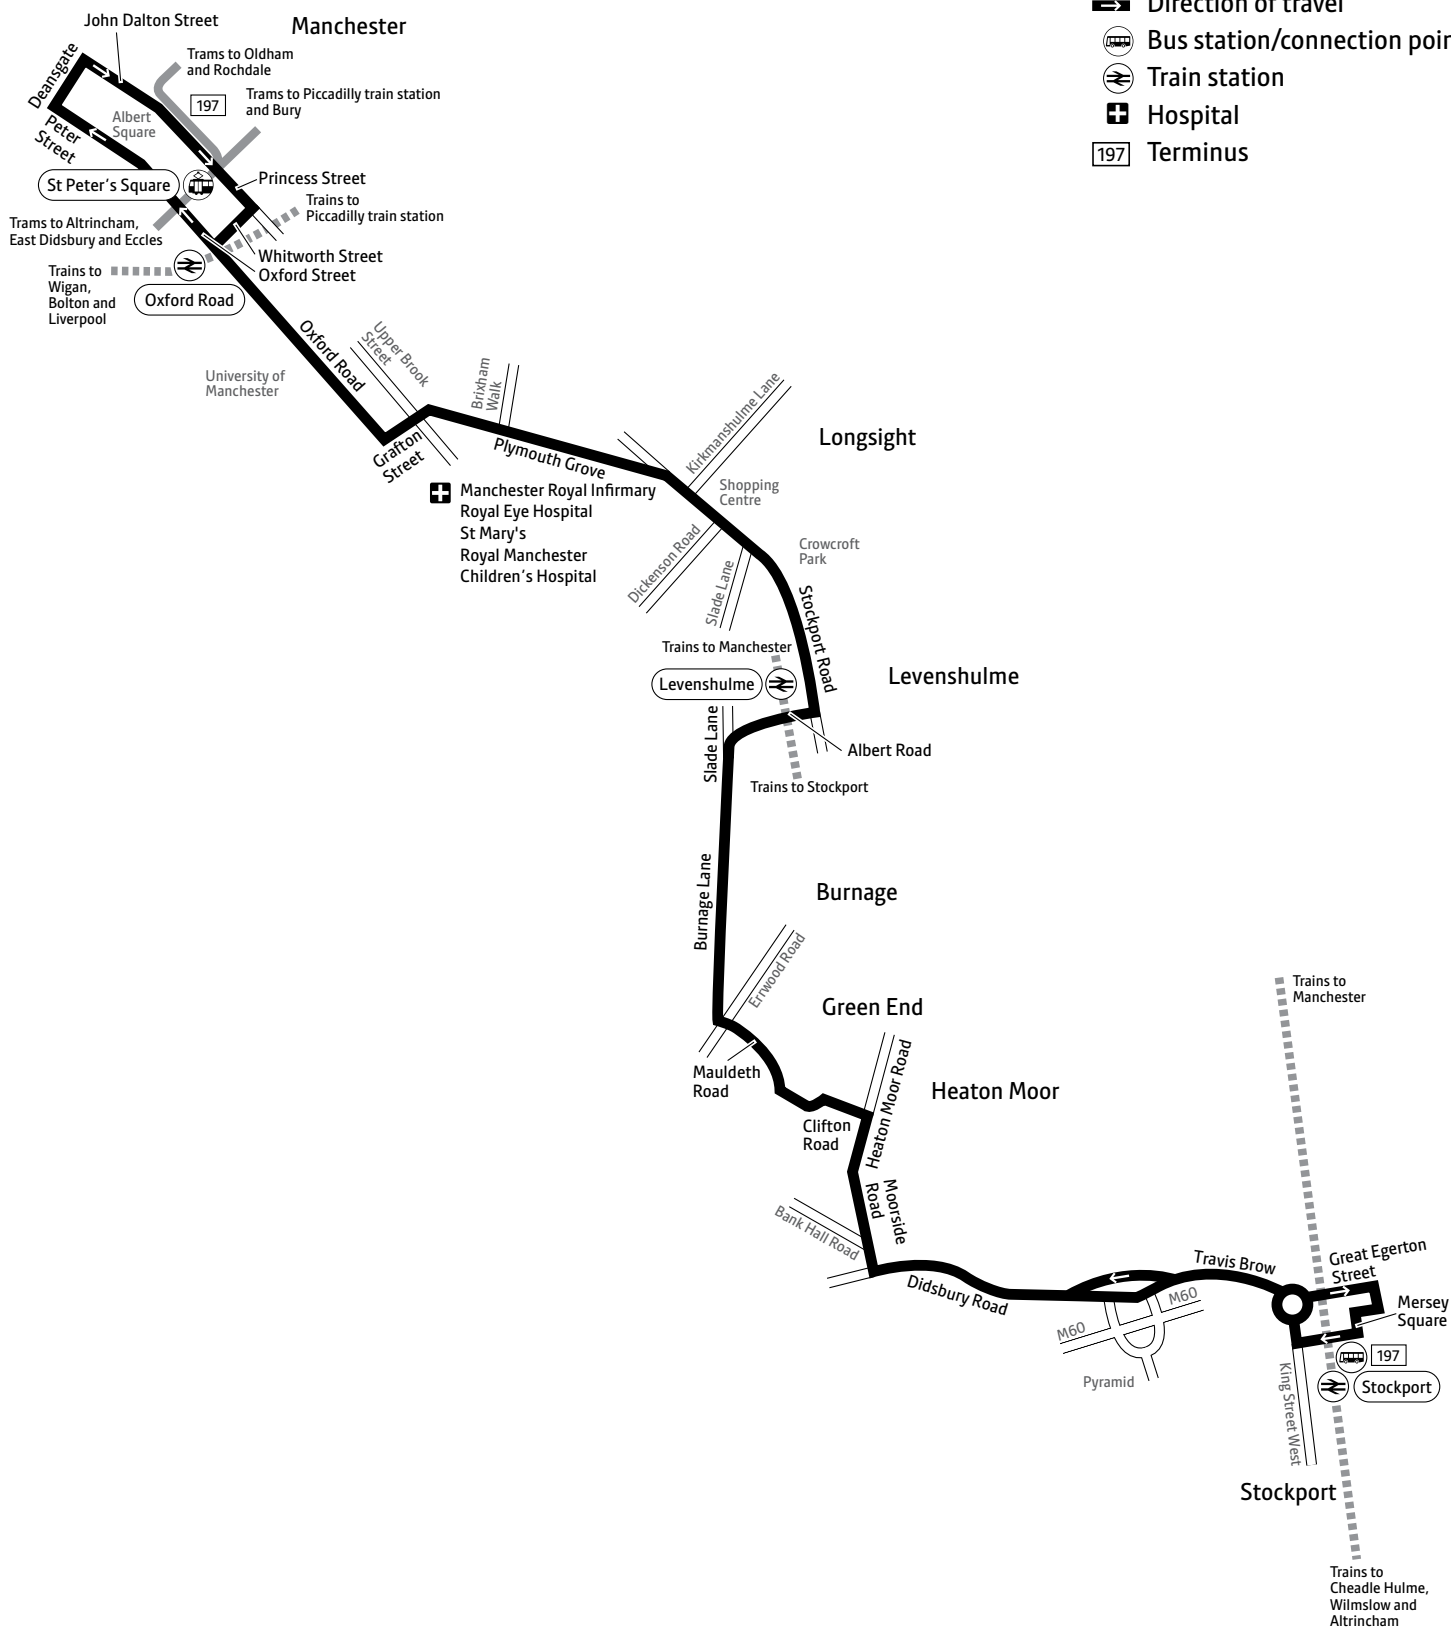

Key

- Bus route
- Train line
- Tram line
- Direction of travel
- Bus station/connection point
- Train station
- Hospital
- Terminus