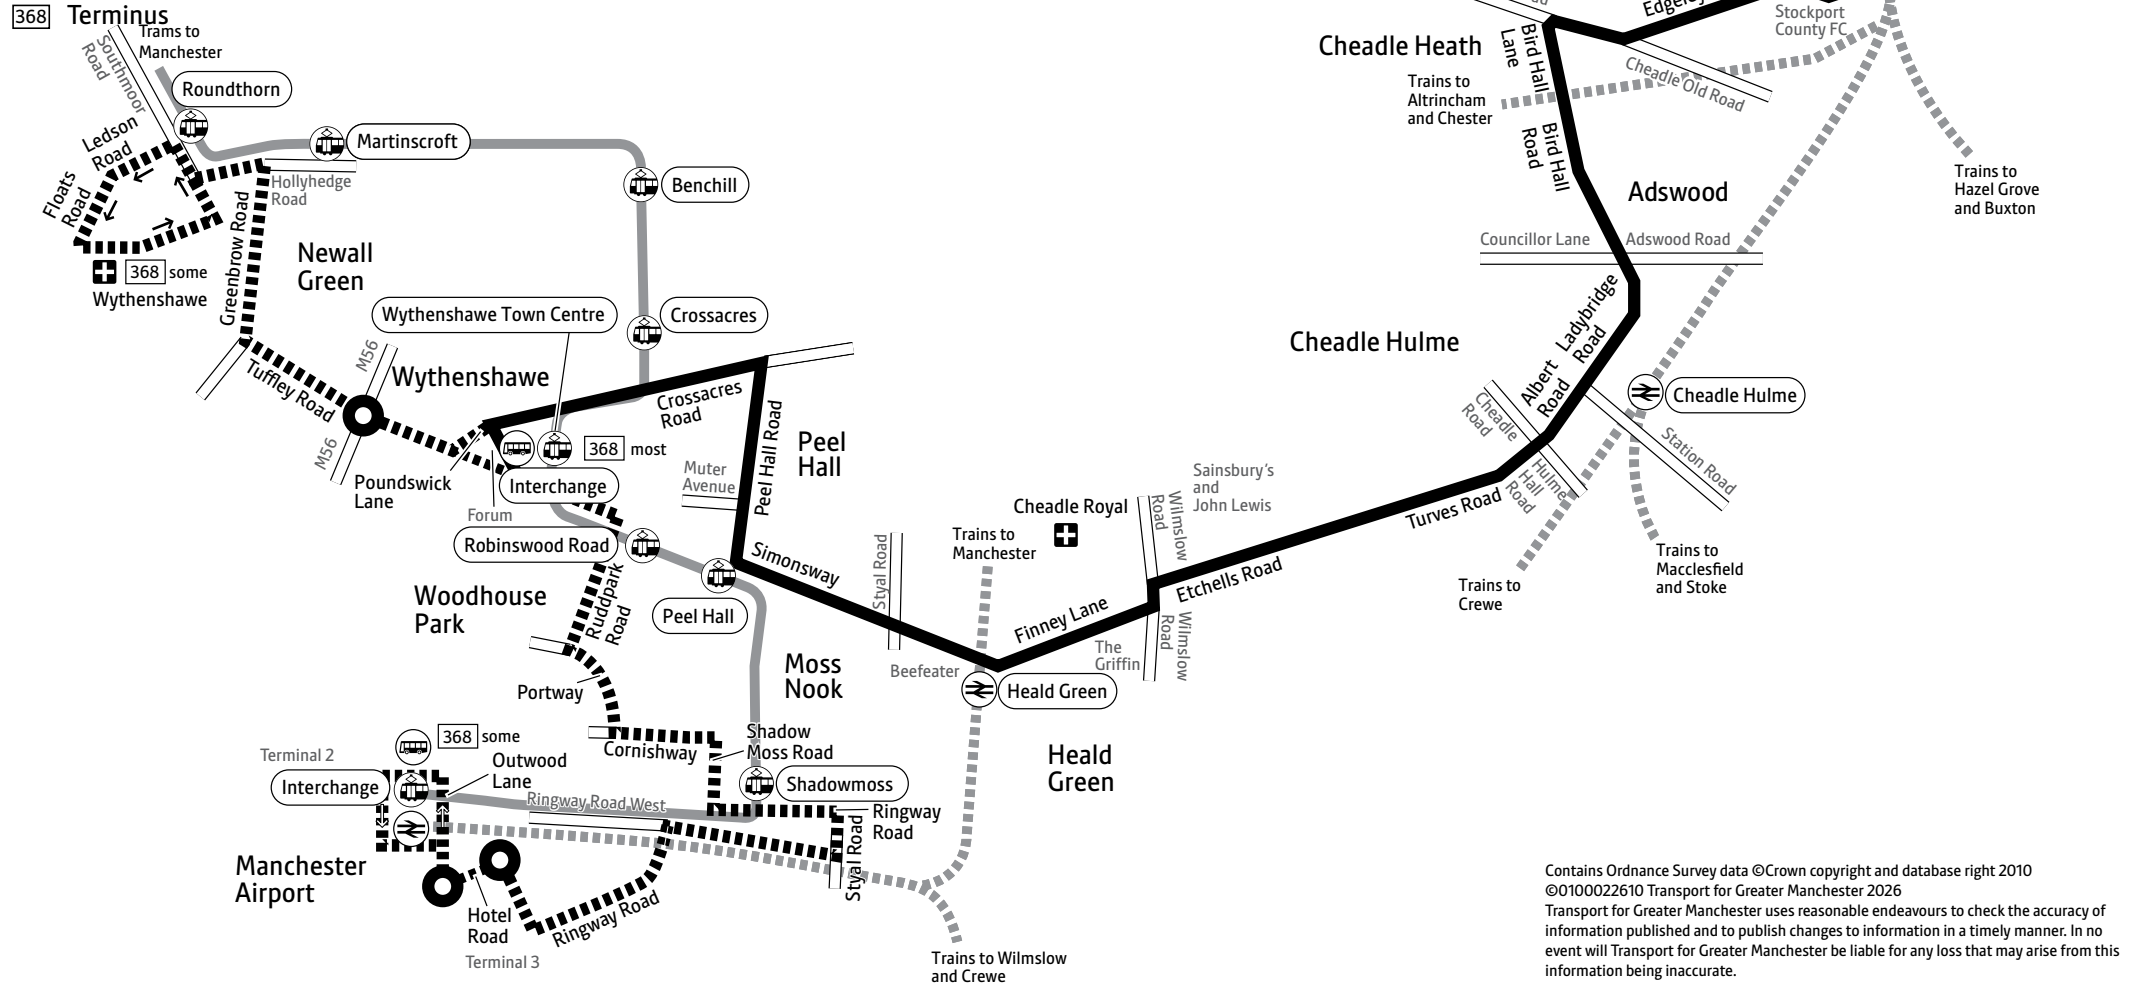

Key

- Bus route
- Some early morning/early evening journeys
- Train line
- Tram line
- Direction of travel
- Bus station/interchange
- Train station
- Metrolink stop
- Hospital

Contains Ordnance Survey data ©Crown copyright and database right 2010
©0100022610 Transport for Greater Manchester 2026
Transport for Greater Manchester uses reasonable endeavours to check the accuracy of information published and to publish changes to information in a timely manner. In no event will Transport for Greater Manchester be liable for any loss that may arise from this information being inaccurate.