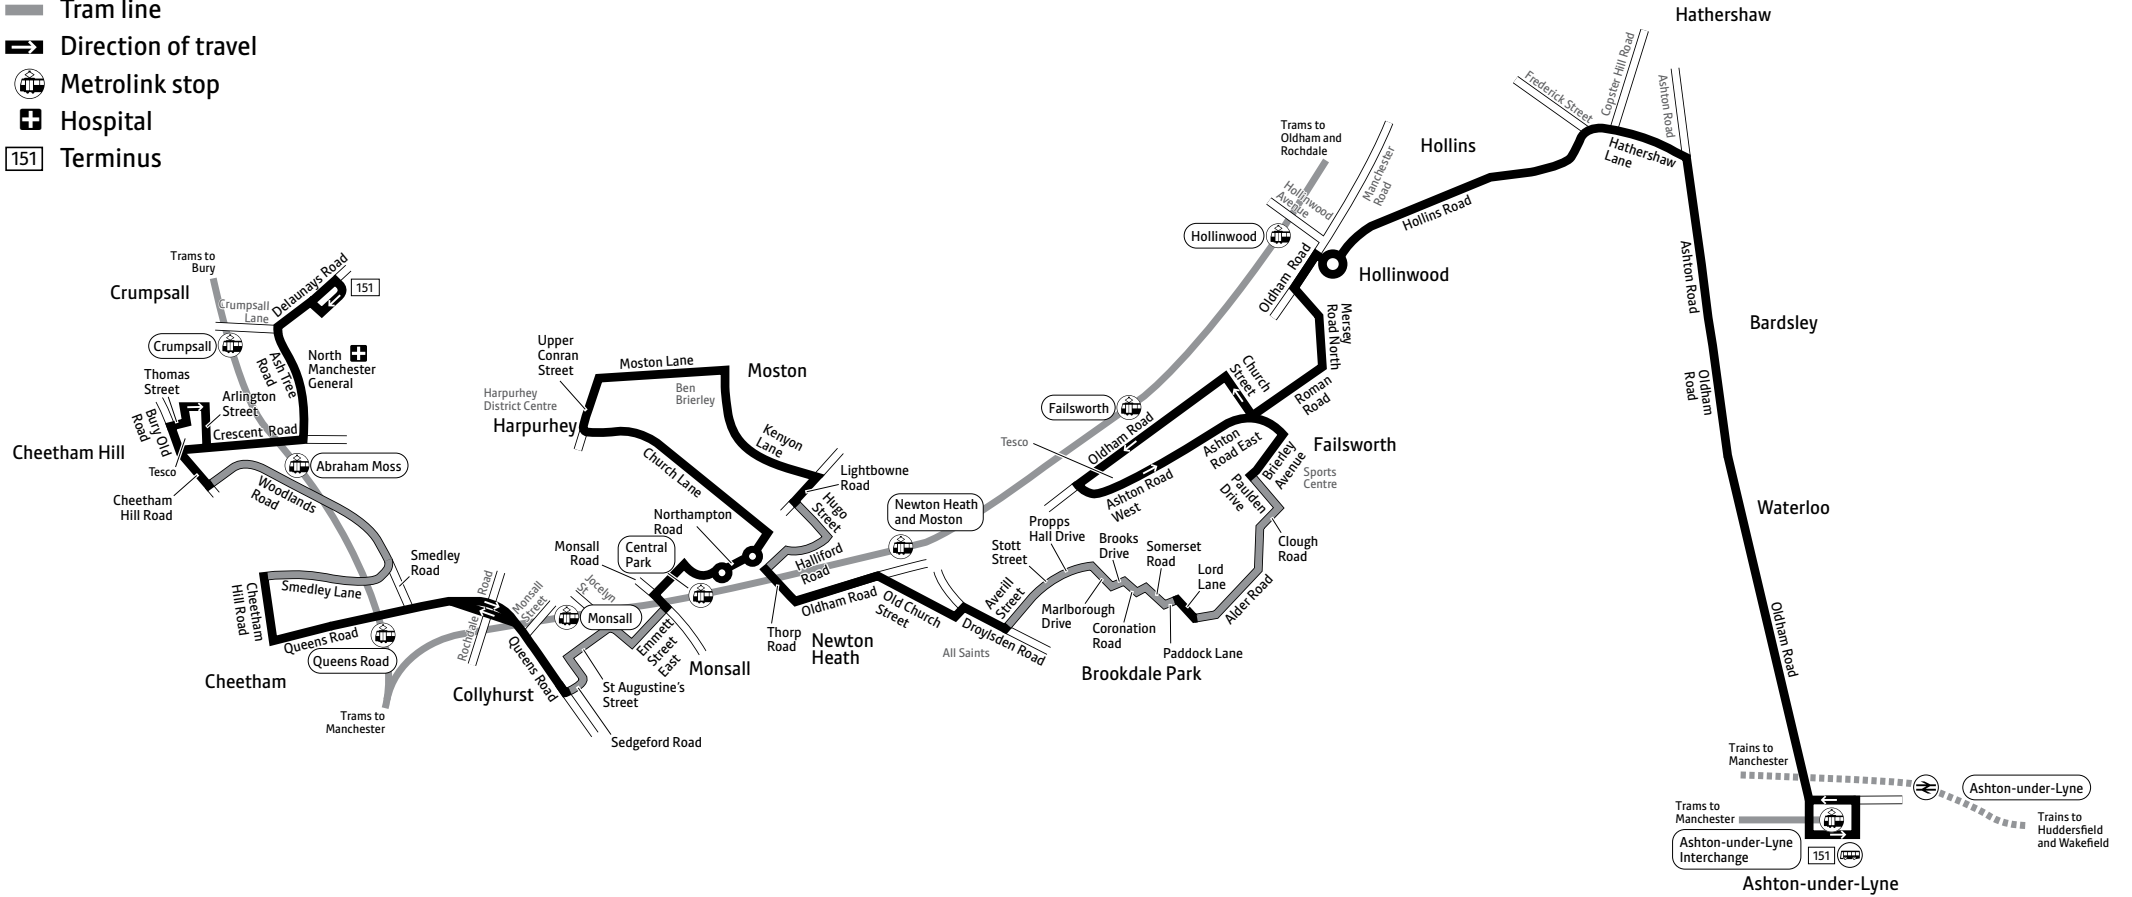

Sunday* Closed

Manchester Shudehill Interchange

Mon to Sat 7am to 7.30pm

Sunday* 10am to 1.45pm and 2.30pm to 5.30pm

Oldham Bus Station

Mon to Fri 7am to 5.30pm

Saturday 8am to 5.30pm

Sunday* Closed

*Including public holidays

Key

-  Bus route
-  Hail and ride:
passengers can get on or off
the bus wherever it is safe
-  Tram line
-  Direction of travel
-  Metrolink stop
-  Hospital
-  Terminus

Mondays to Fridays