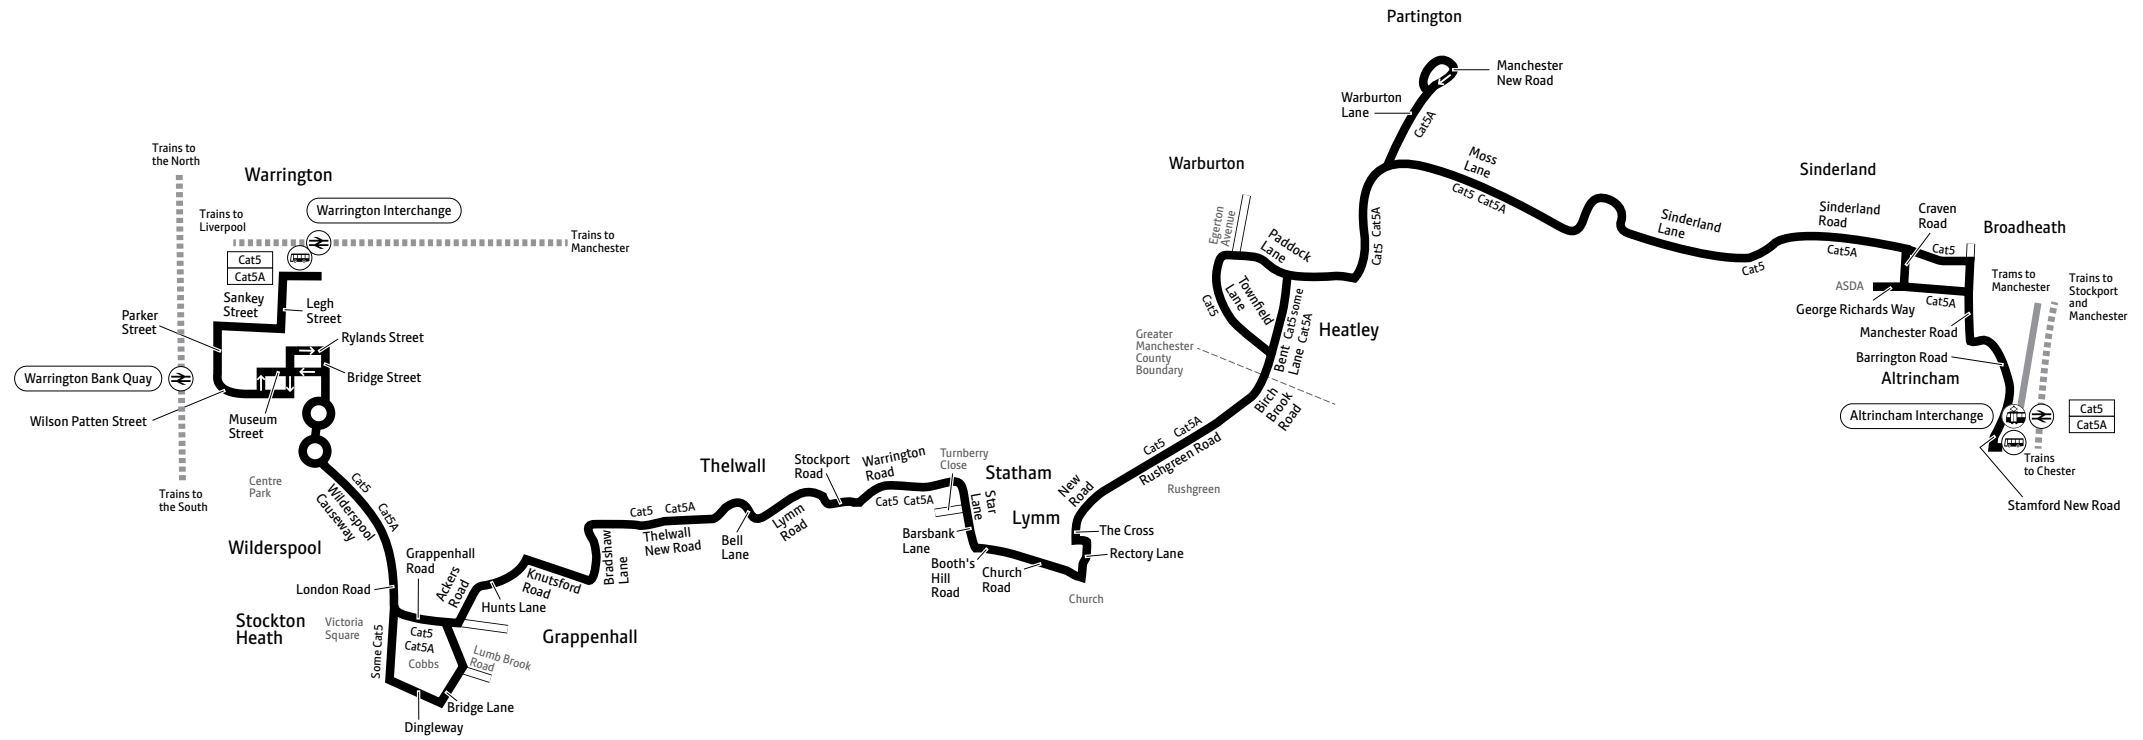

Cat5 Cat5A

Key

- Bus route
- Train line
- Tram line
- Direction of travel
- Bus station/connection point
- Train station
- Metrolink stop
- Terminus

Contains Ordnance Survey data ©Crown copyright and database right 2010
©0100022610 Transport for Greater Manchester 2021
Transport for Greater Manchester uses reasonable endeavours to check the accuracy of information published and to publish changes to information in a timely manner. In no event will Transport for Greater Manchester be liable for any loss that may arise from this information being inaccurate.