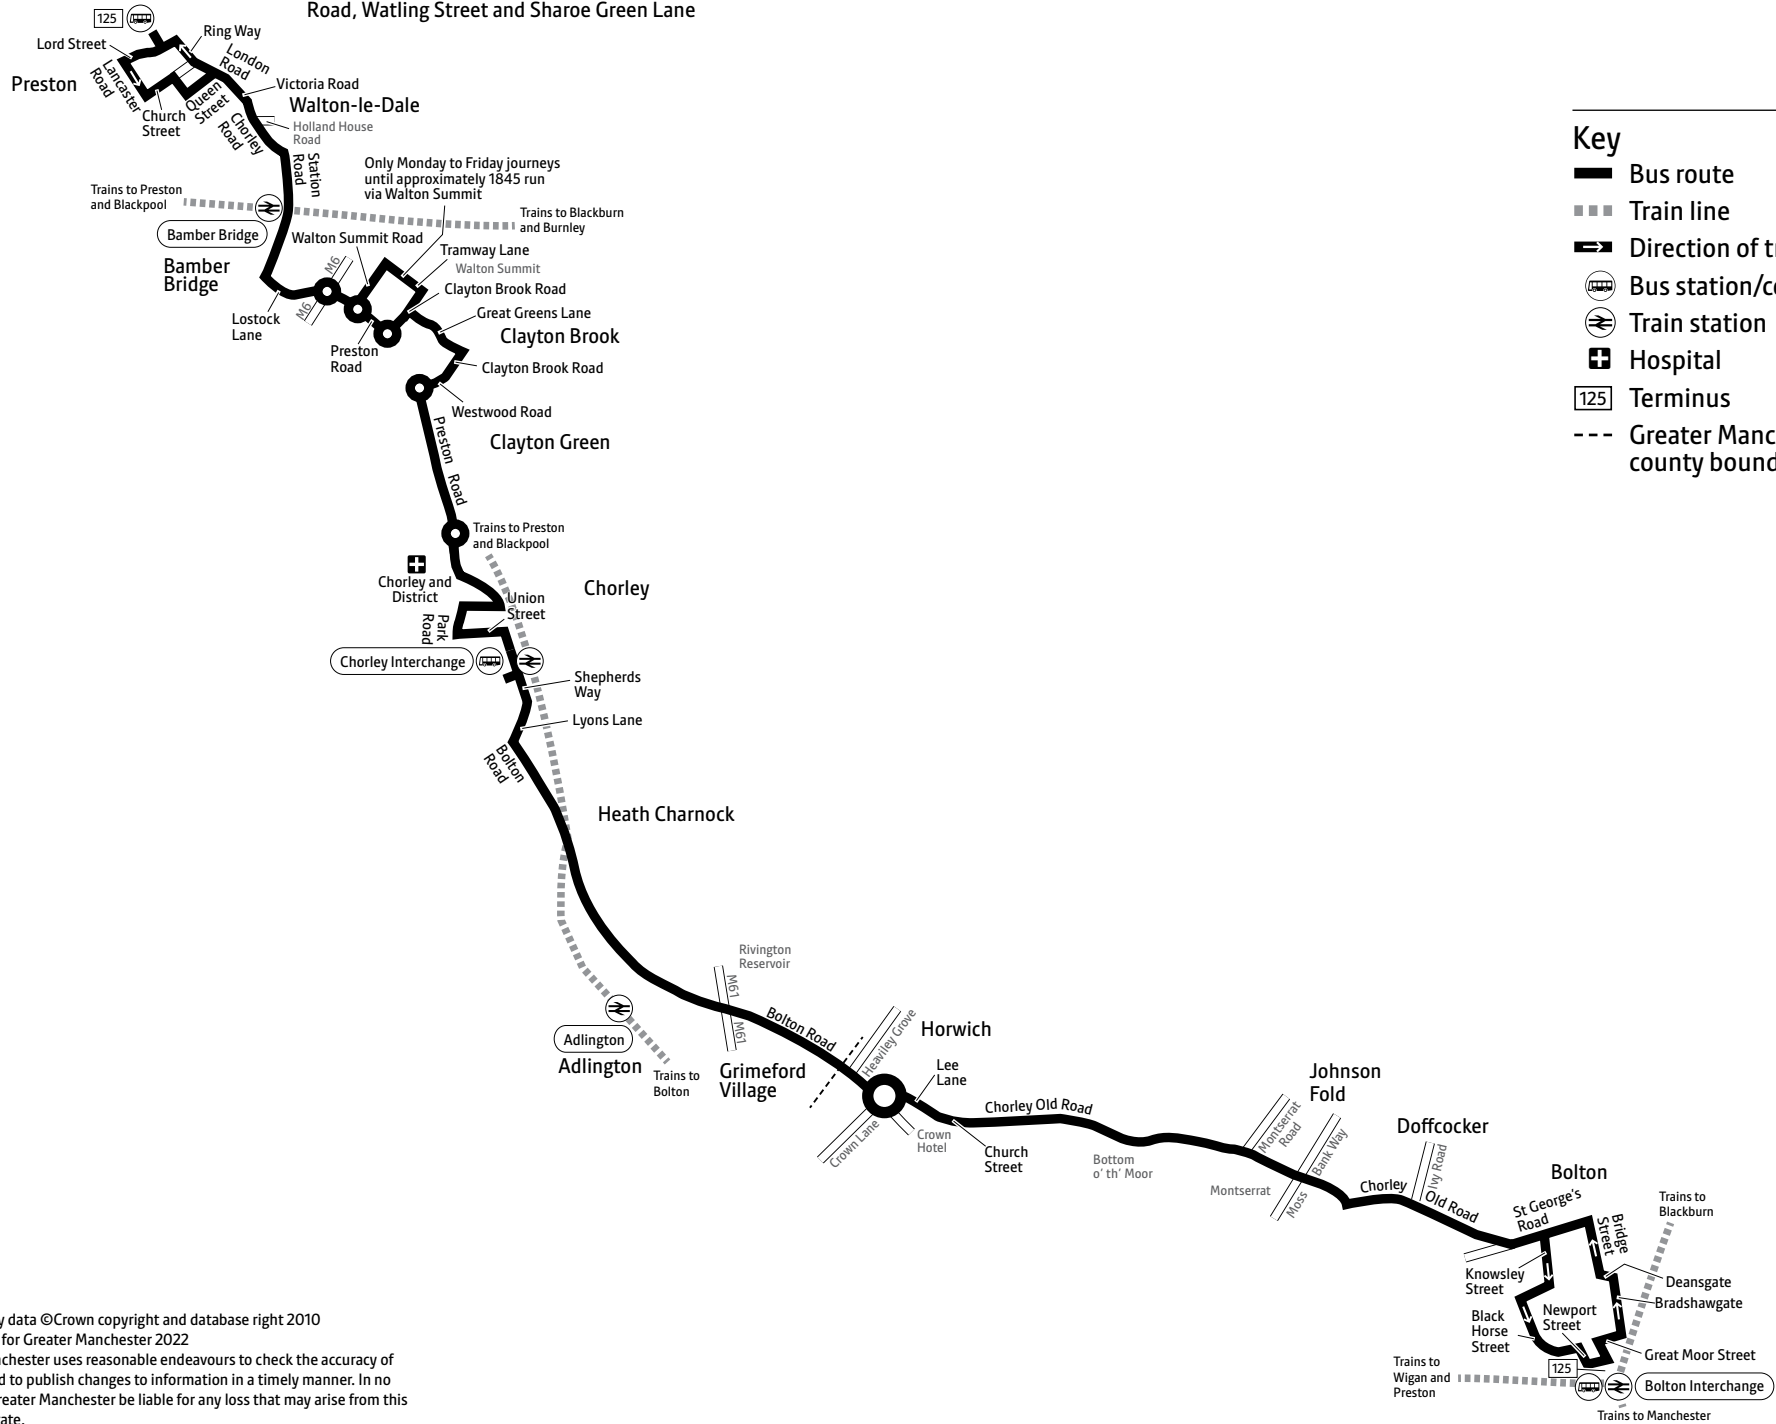

Some journeys run to/from Royal Preston Hospital via North Road, Garstang Road, Watling Street and Sharoe Green Lane

1. **Key**
2. Bus route
   - Train line
   - Direction of travel
   - Bus station/connection point
   - Train station
   - Hospital
   - Terminus
   - Greater Manchester county boundary

Contains Ordnance Survey data ©Crown copyright and database right 2010
©0100022610 Transport for Greater Manchester 2022
Transport for Greater Manchester uses reasonable endeavours to check the accuracy of information published and to publish changes to information in a timely manner. In no event will Transport for Greater Manchester be liable for any loss that may arise from this information being inaccurate.