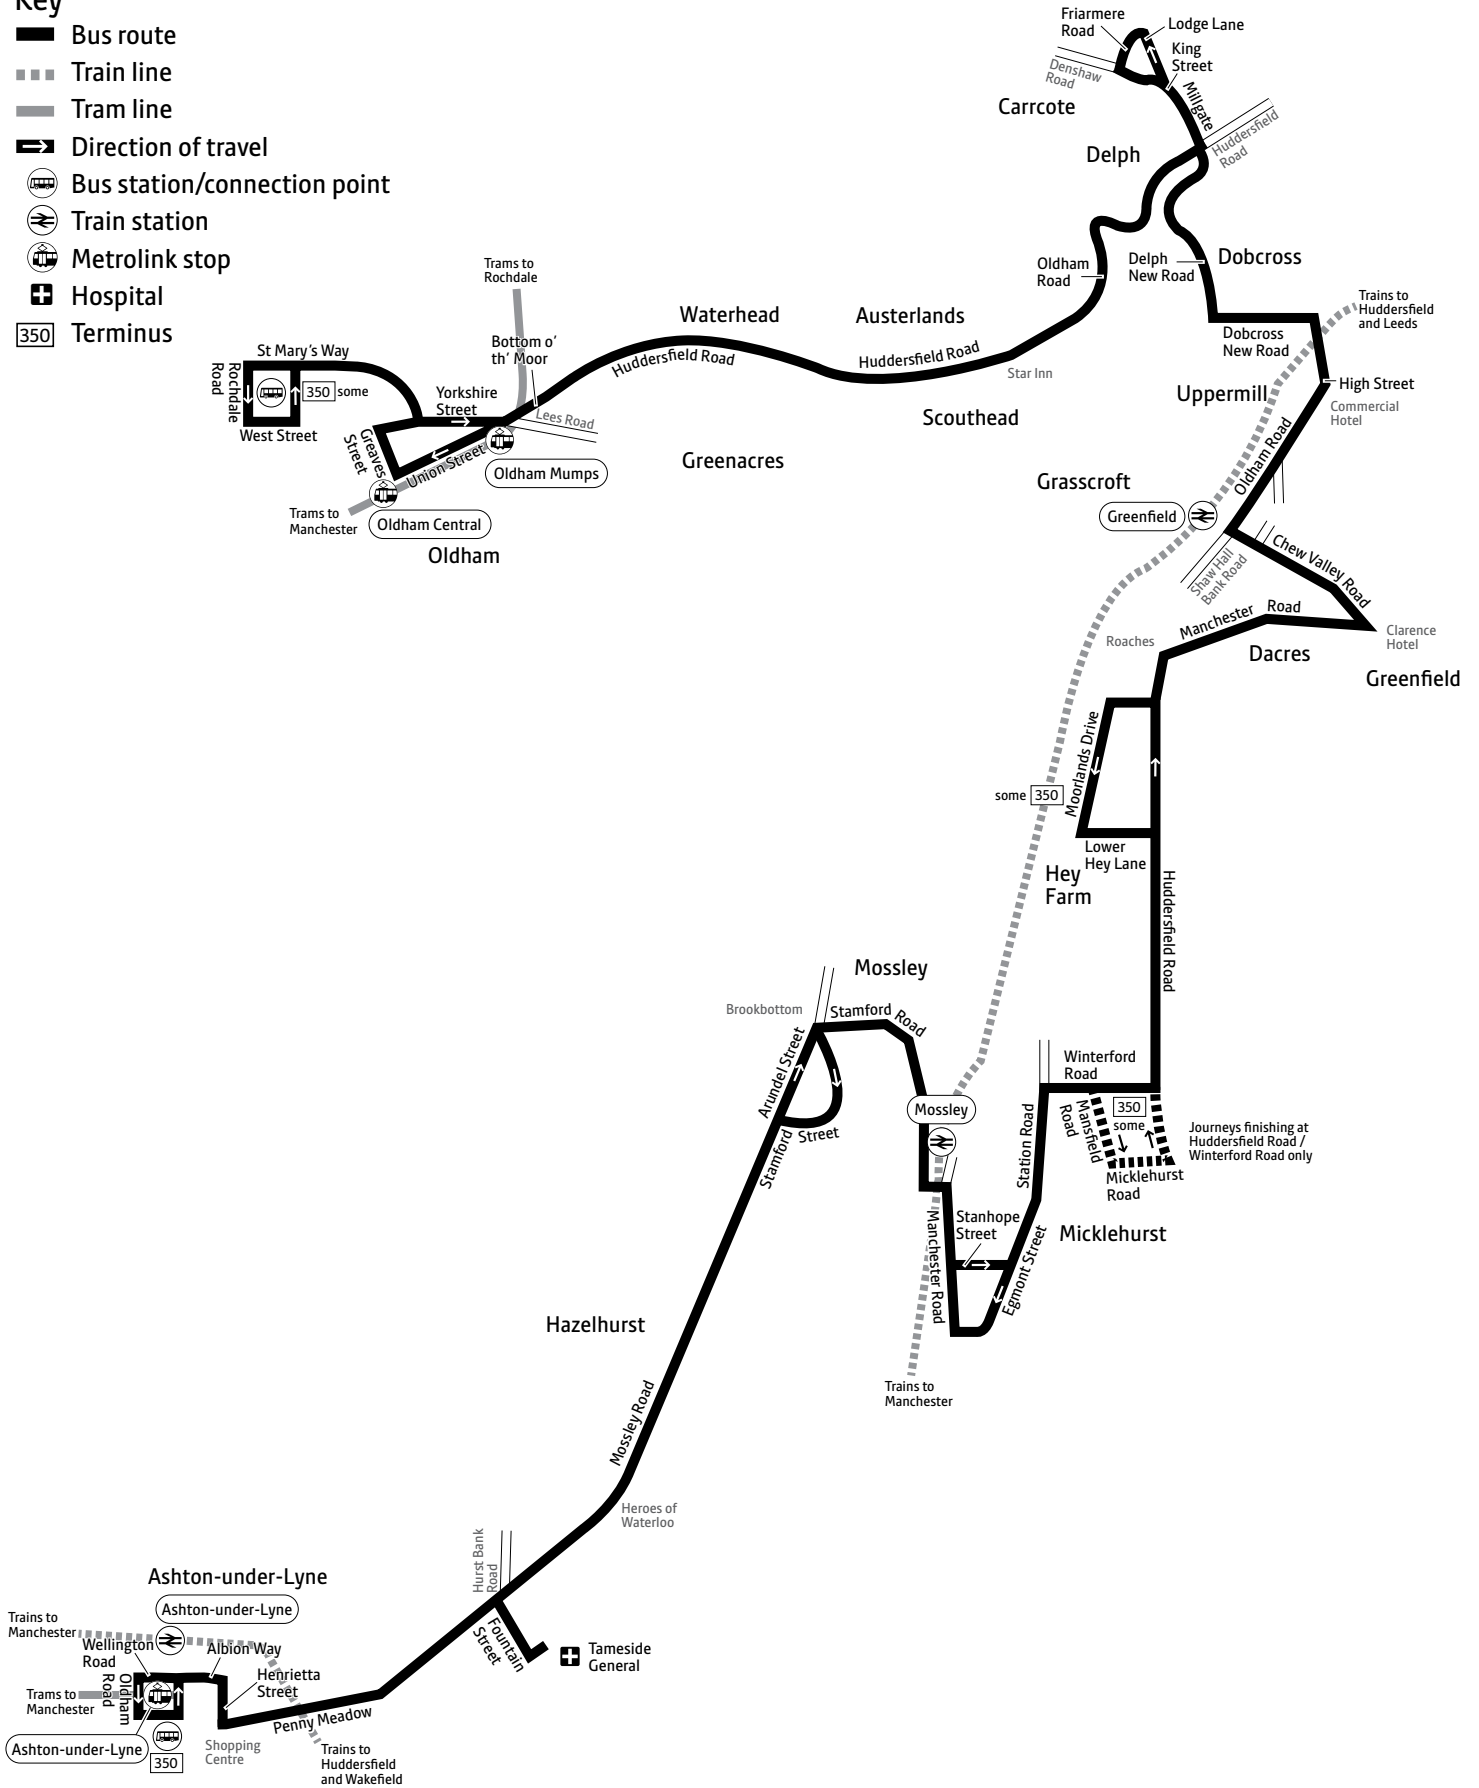

350

Key

- Bus route
- Train line
- Tram line
- Direction of travel
- Bus station/connection point
- Train station
- Metrolink stop
- Hospital
- Terminus