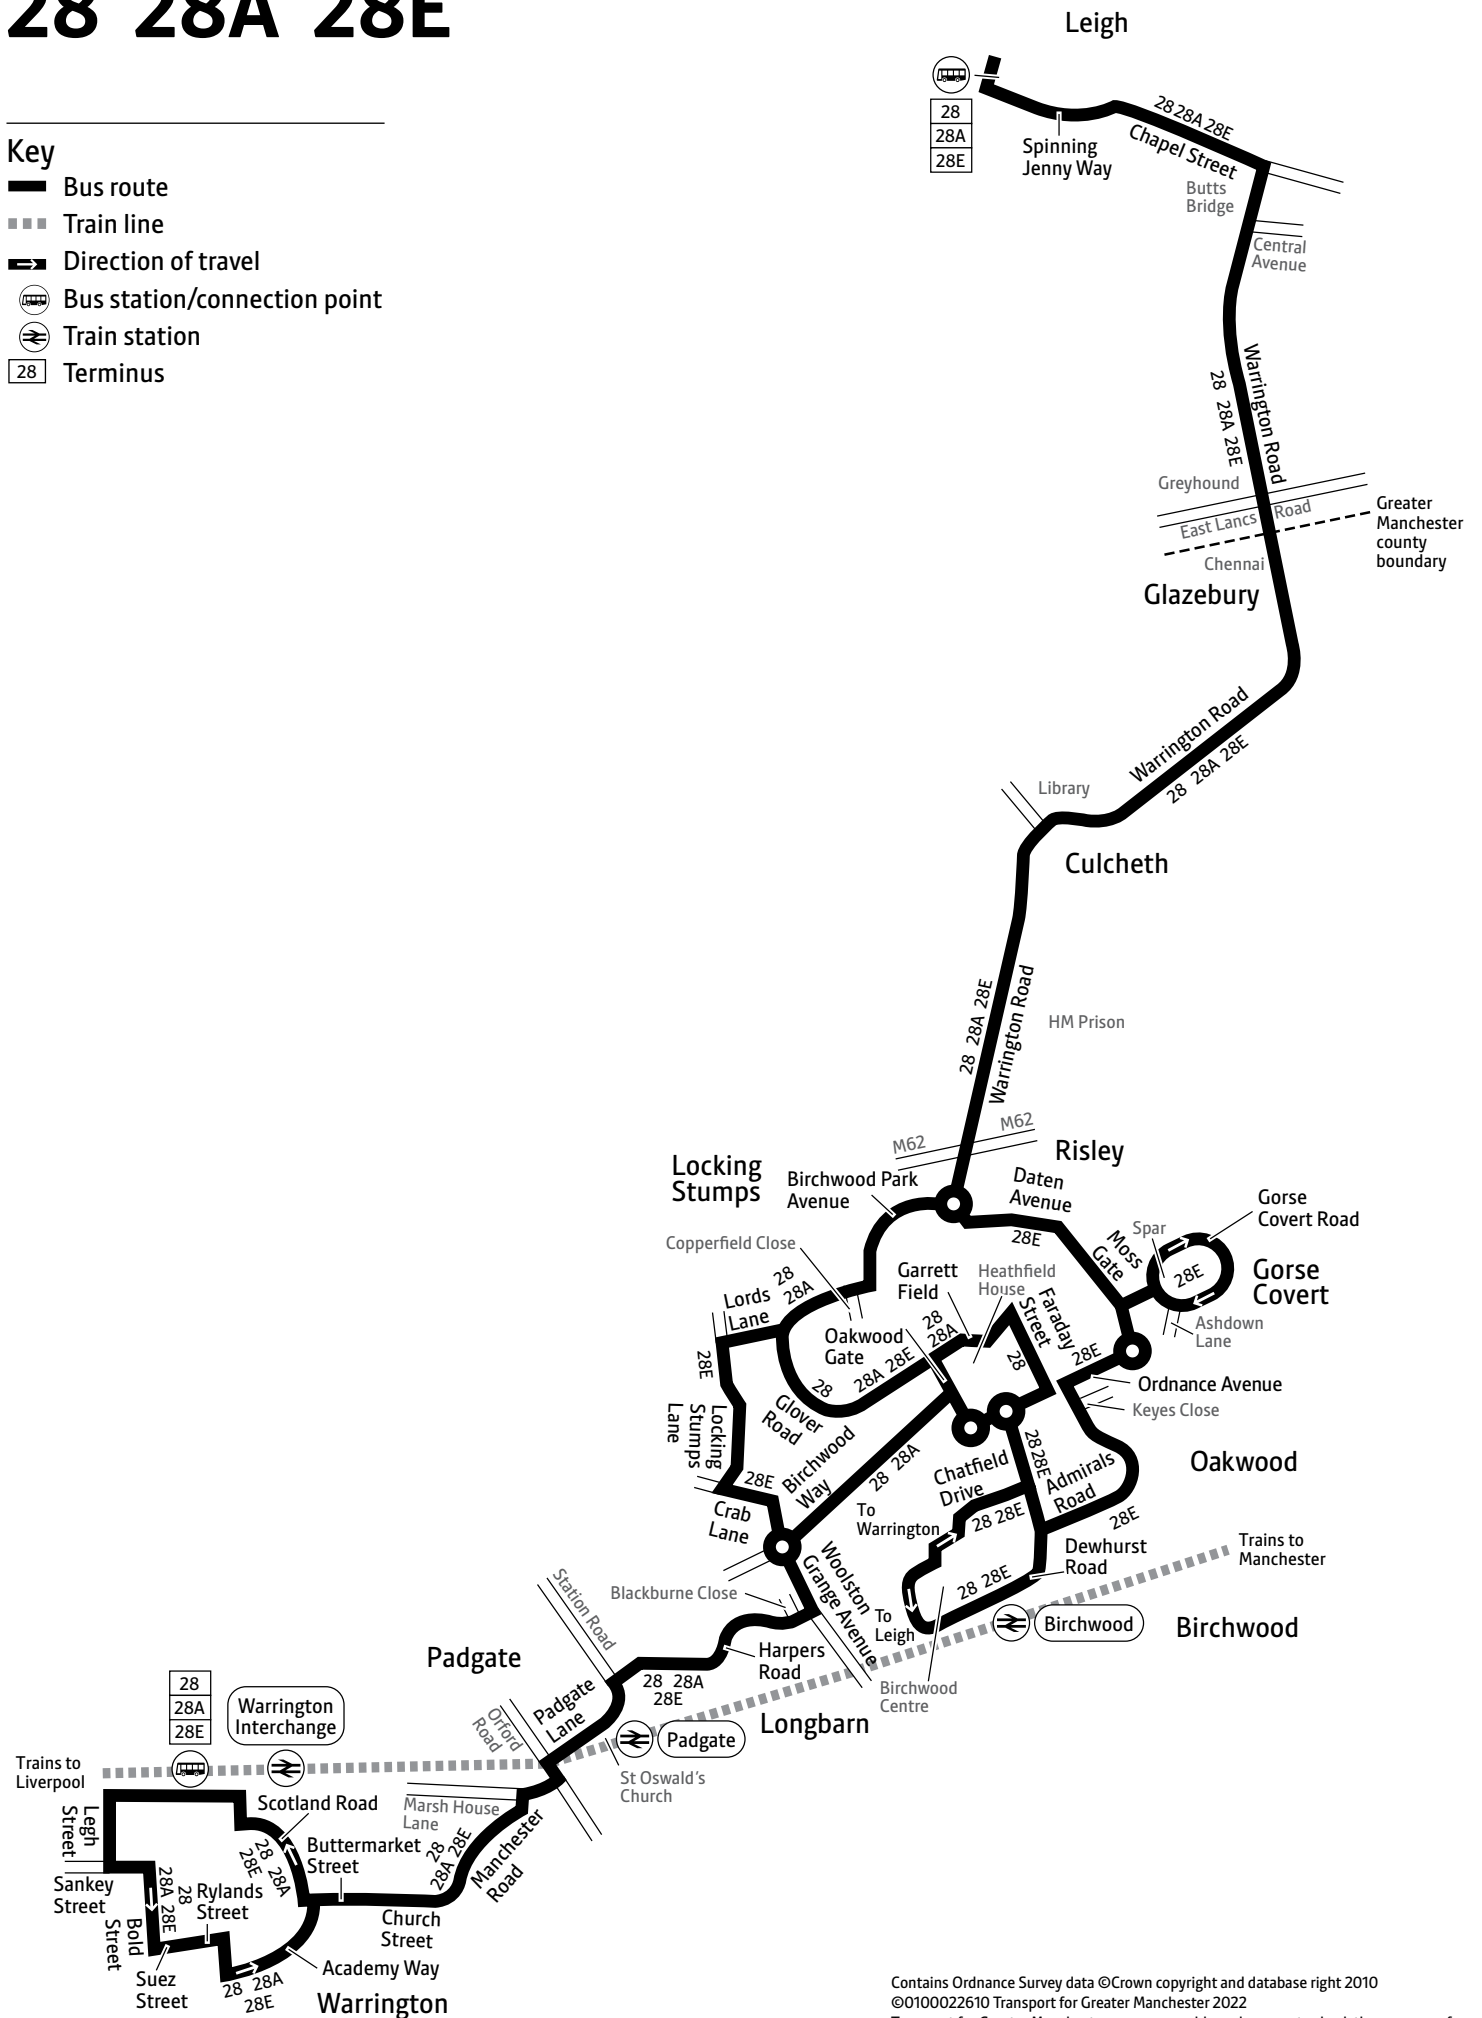

Using this timetable

Timetables show the direction of travel, bus numbers and the days of the week. Main stops on the route are listed on the left. Where no time is shown against a particular stop, the bus does not stop there on that journey. Check any letters which are shown in the timetable against the key at the bottom of the page.

♿ – All bus 28, 28A and 28E journeys are run using easy access buses. See inside front cover of this leaflet for details

28 28A 28E

Key

-  Bus route
-  Train line
-  Direction of travel
-  Bus station/connection point
-  Train station
-  Terminus