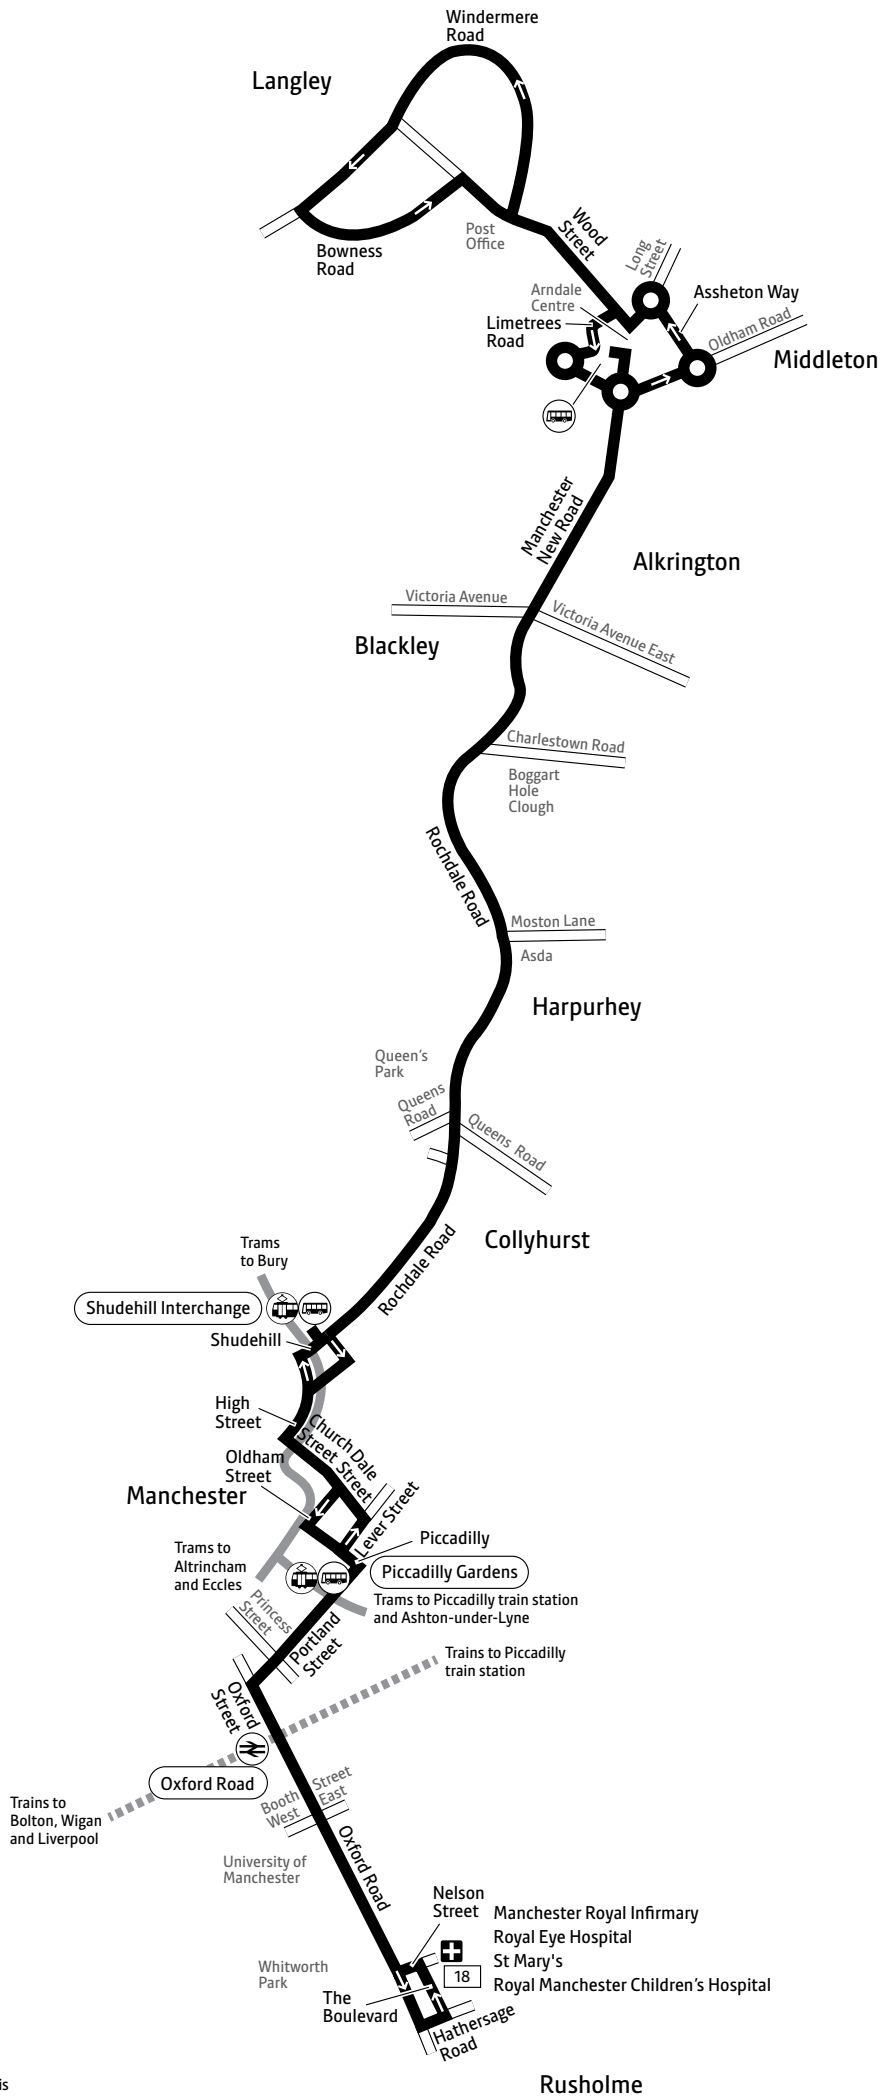

Key

- Bus route
- Train line
- Tram line
- Direction of travel
- Bus station/connection point
- Train station
- Metrolink stop
- Hospital
- Terminus