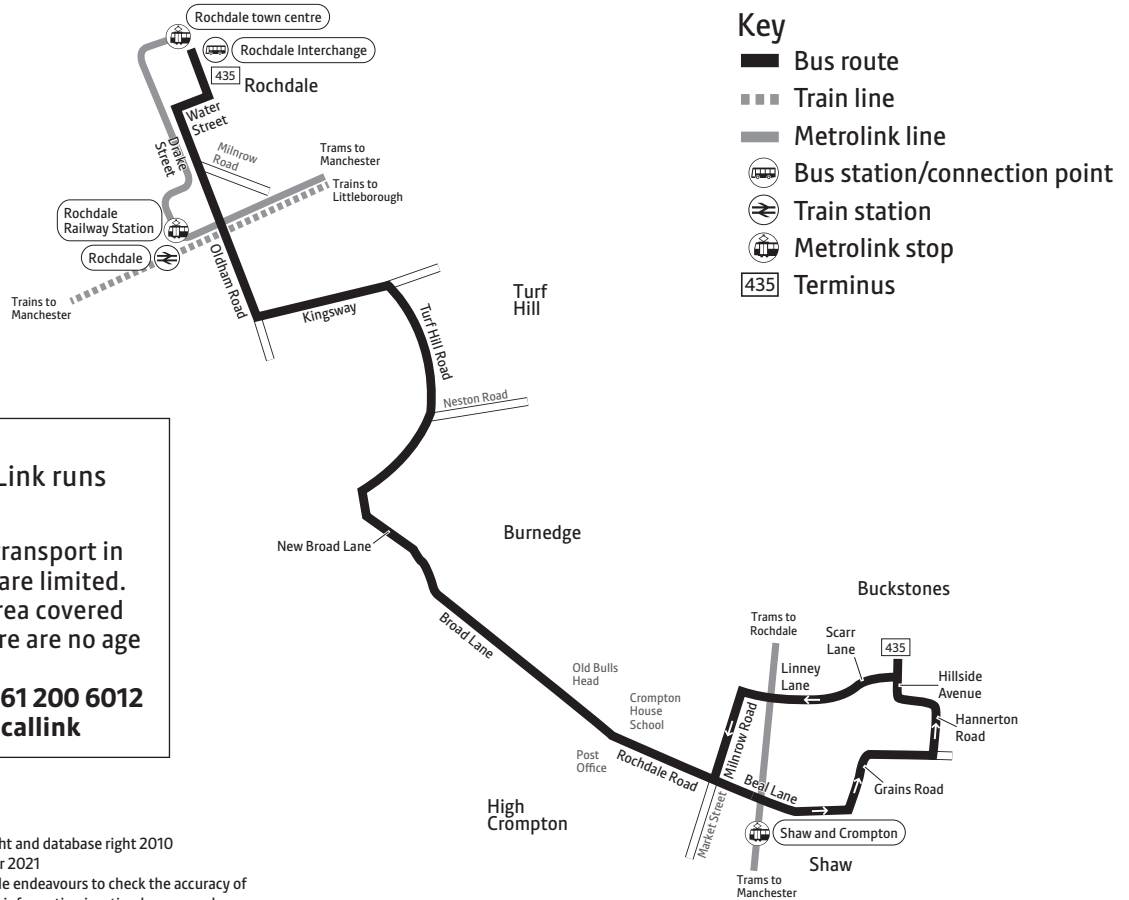

435

Local Link

Rochdale Evening Local Link runs in this area

Local Link provides public transport in areas where other services are limited. Anyone living in the local area covered can use the service and there are no age or disability restrictions. For more information call **0161 200 6012** or visit **www.tfgm.com/locallink**

Contains Ordnance Survey data ©Crown copyright and database right 2010
©0100022610 Transport for Greater Manchester 2021
Transport for Greater Manchester uses reasonable endeavours to check the accuracy of information published and to publish changes to information in a timely manner. In no event will Transport for Greater Manchester be liable for any loss that may arise from this information being inaccurate.