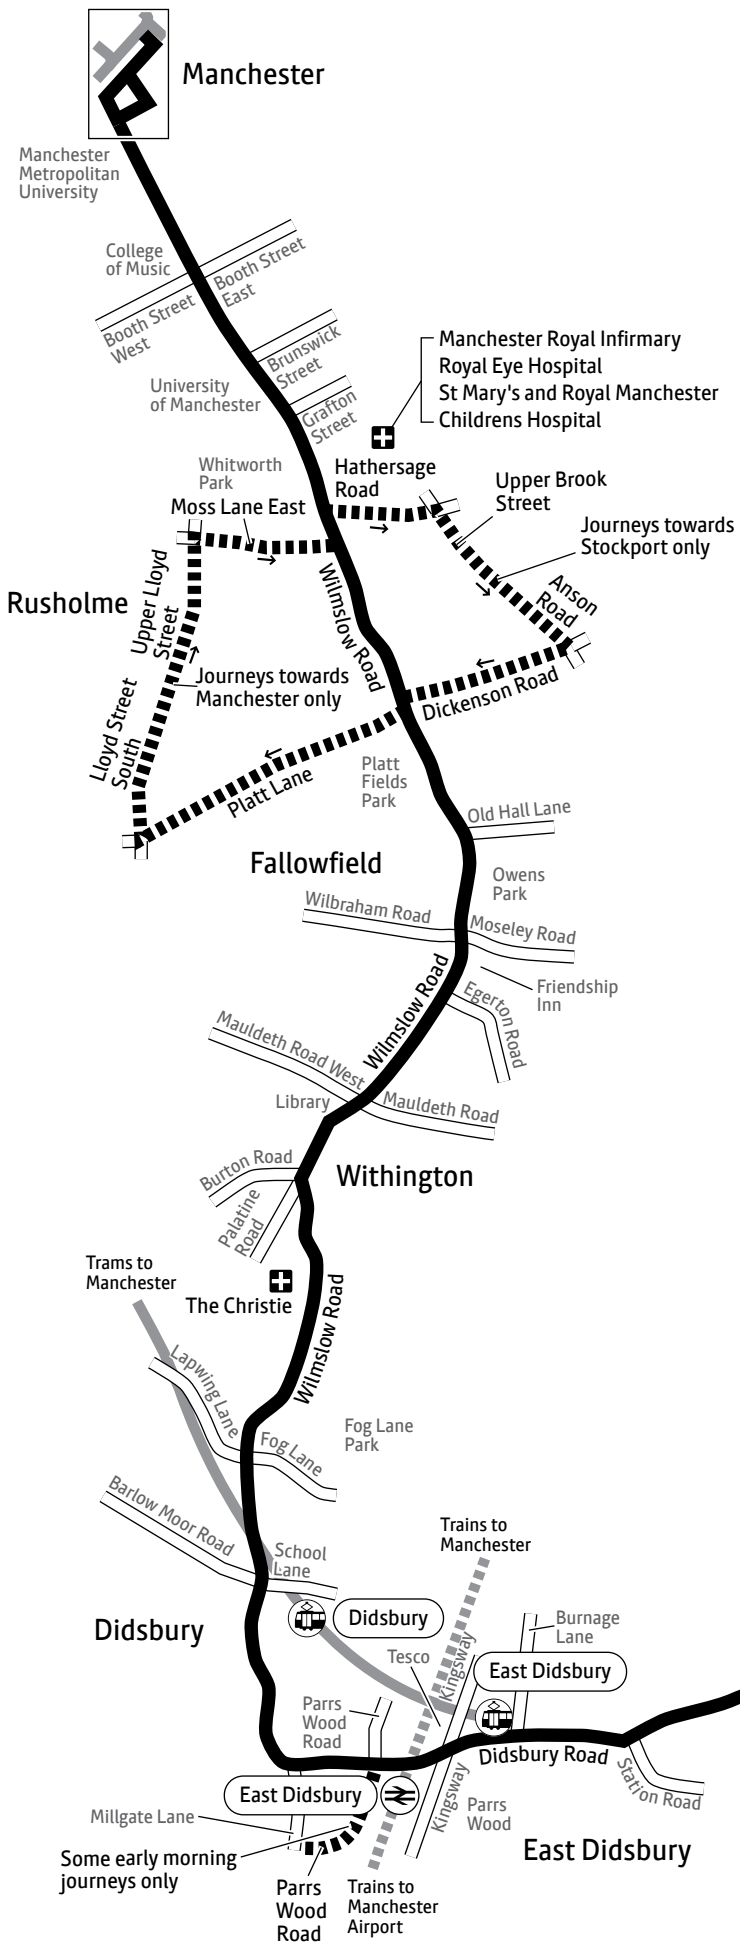

1. **Key**
2. Bus route
   - Friday and Saturday nights from 2000 until 0100
   - Train line
   - Tram line
   - Direction of travel
   - Bus station/connection point
   - Train station
   - Metrolink stop
   - Hospital
   - Terminus