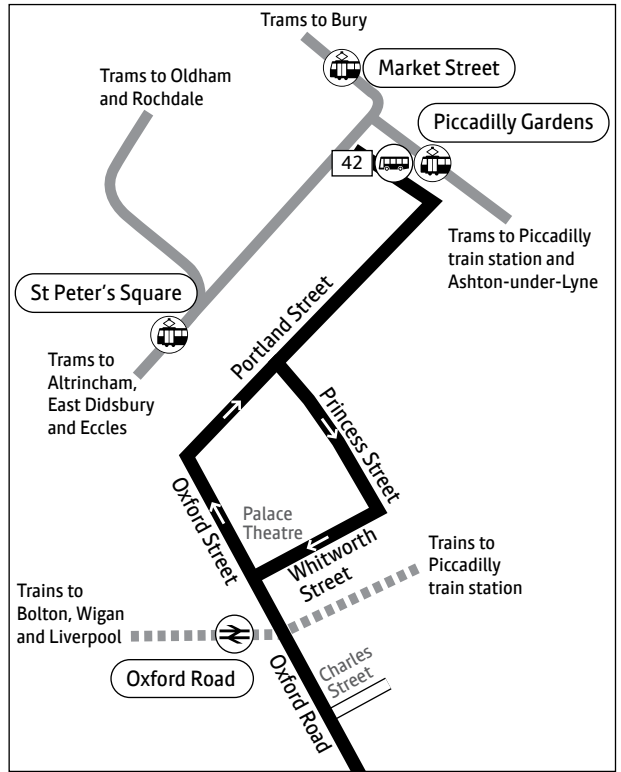

Route in Manchester city centre

Contains Ordnance Survey data ©Crown copyright and database right 2010
©0100022610 Transport for Greater Manchester 2026
Transport for Greater Manchester uses reasonable endeavours to check the accuracy of information published and to publish changes to information in a timely manner. In no event will Transport for Greater Manchester be liable for any loss that may arise from this information being inaccurate.