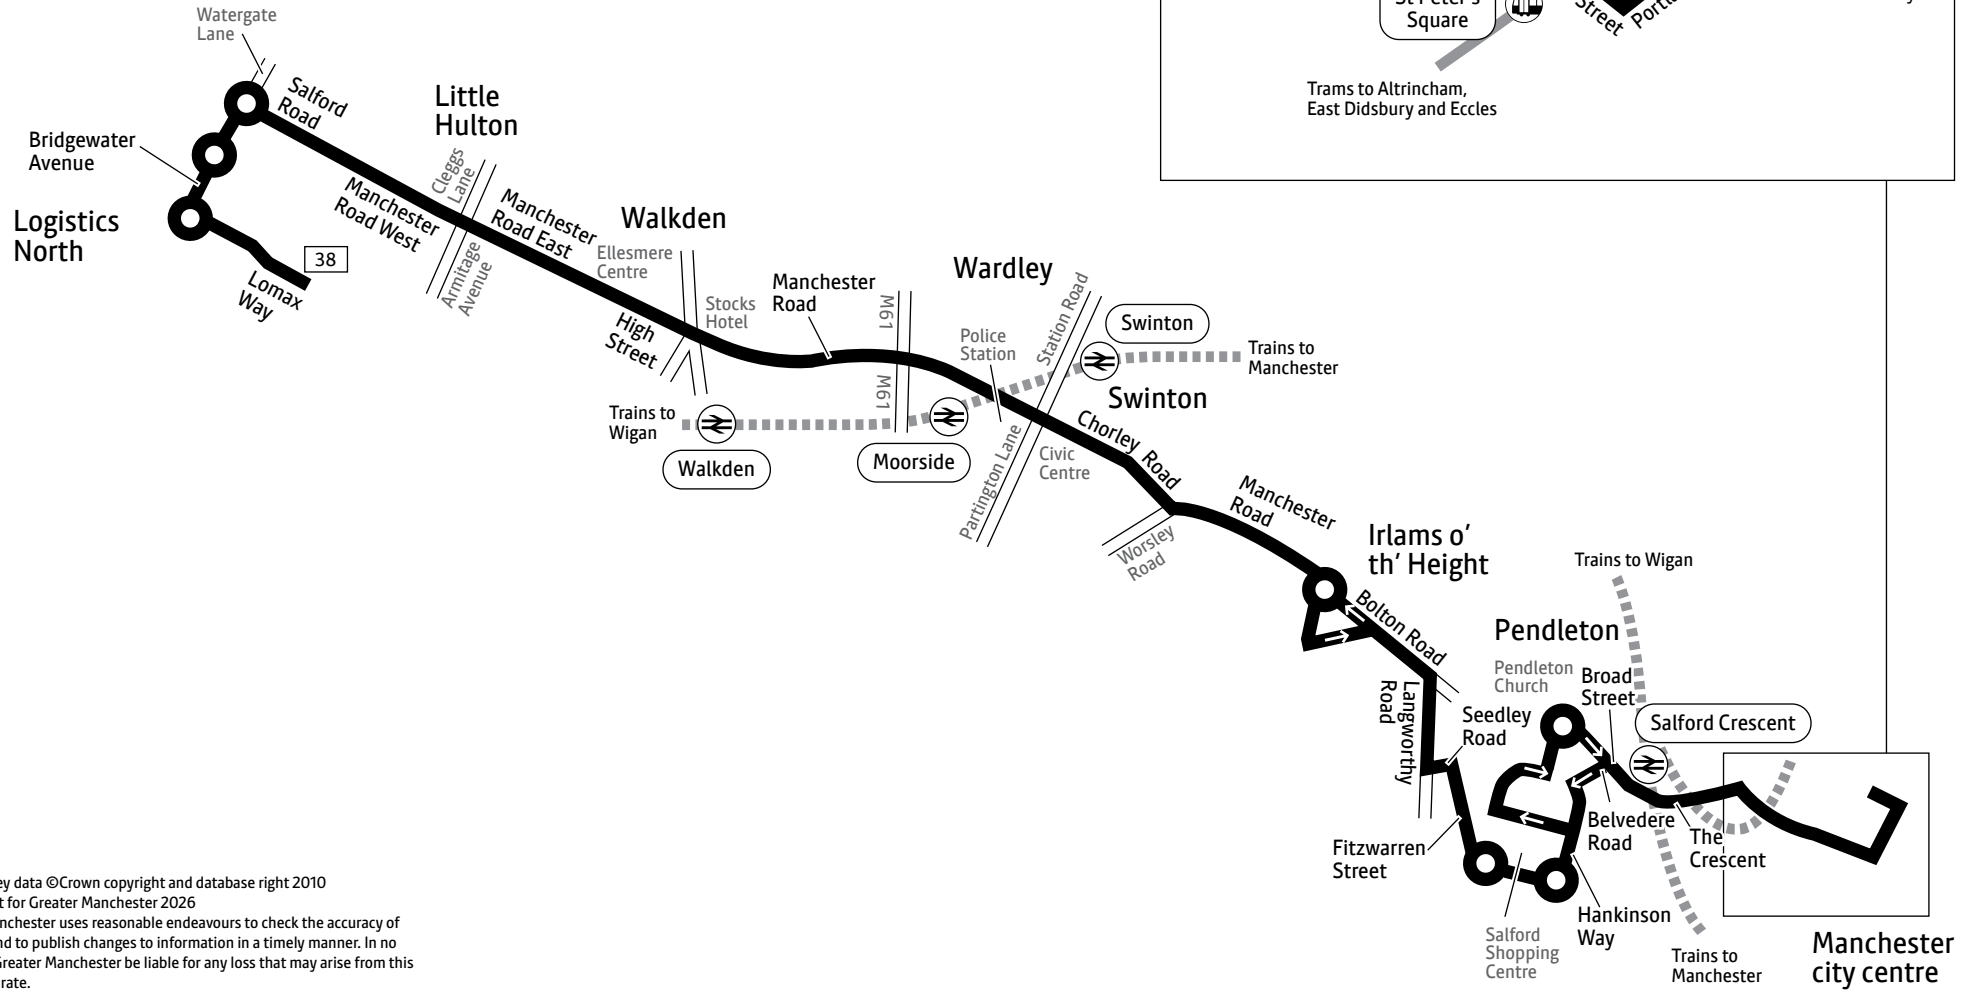

Key

- Bus route
- Train line
- Tram line
- Direction of travel
- Bus station/connection point
- Train station
- Metrolink stop
- Terminus

Contains Ordnance Survey data ©Crown copyright and database right 2010
©0100022610 Transport for Greater Manchester 2026
Transport for Greater Manchester uses reasonable endeavours to check the accuracy of information published and to publish changes to information in a timely manner. In no event will Transport for Greater Manchester be liable for any loss that may arise from this information being inaccurate.