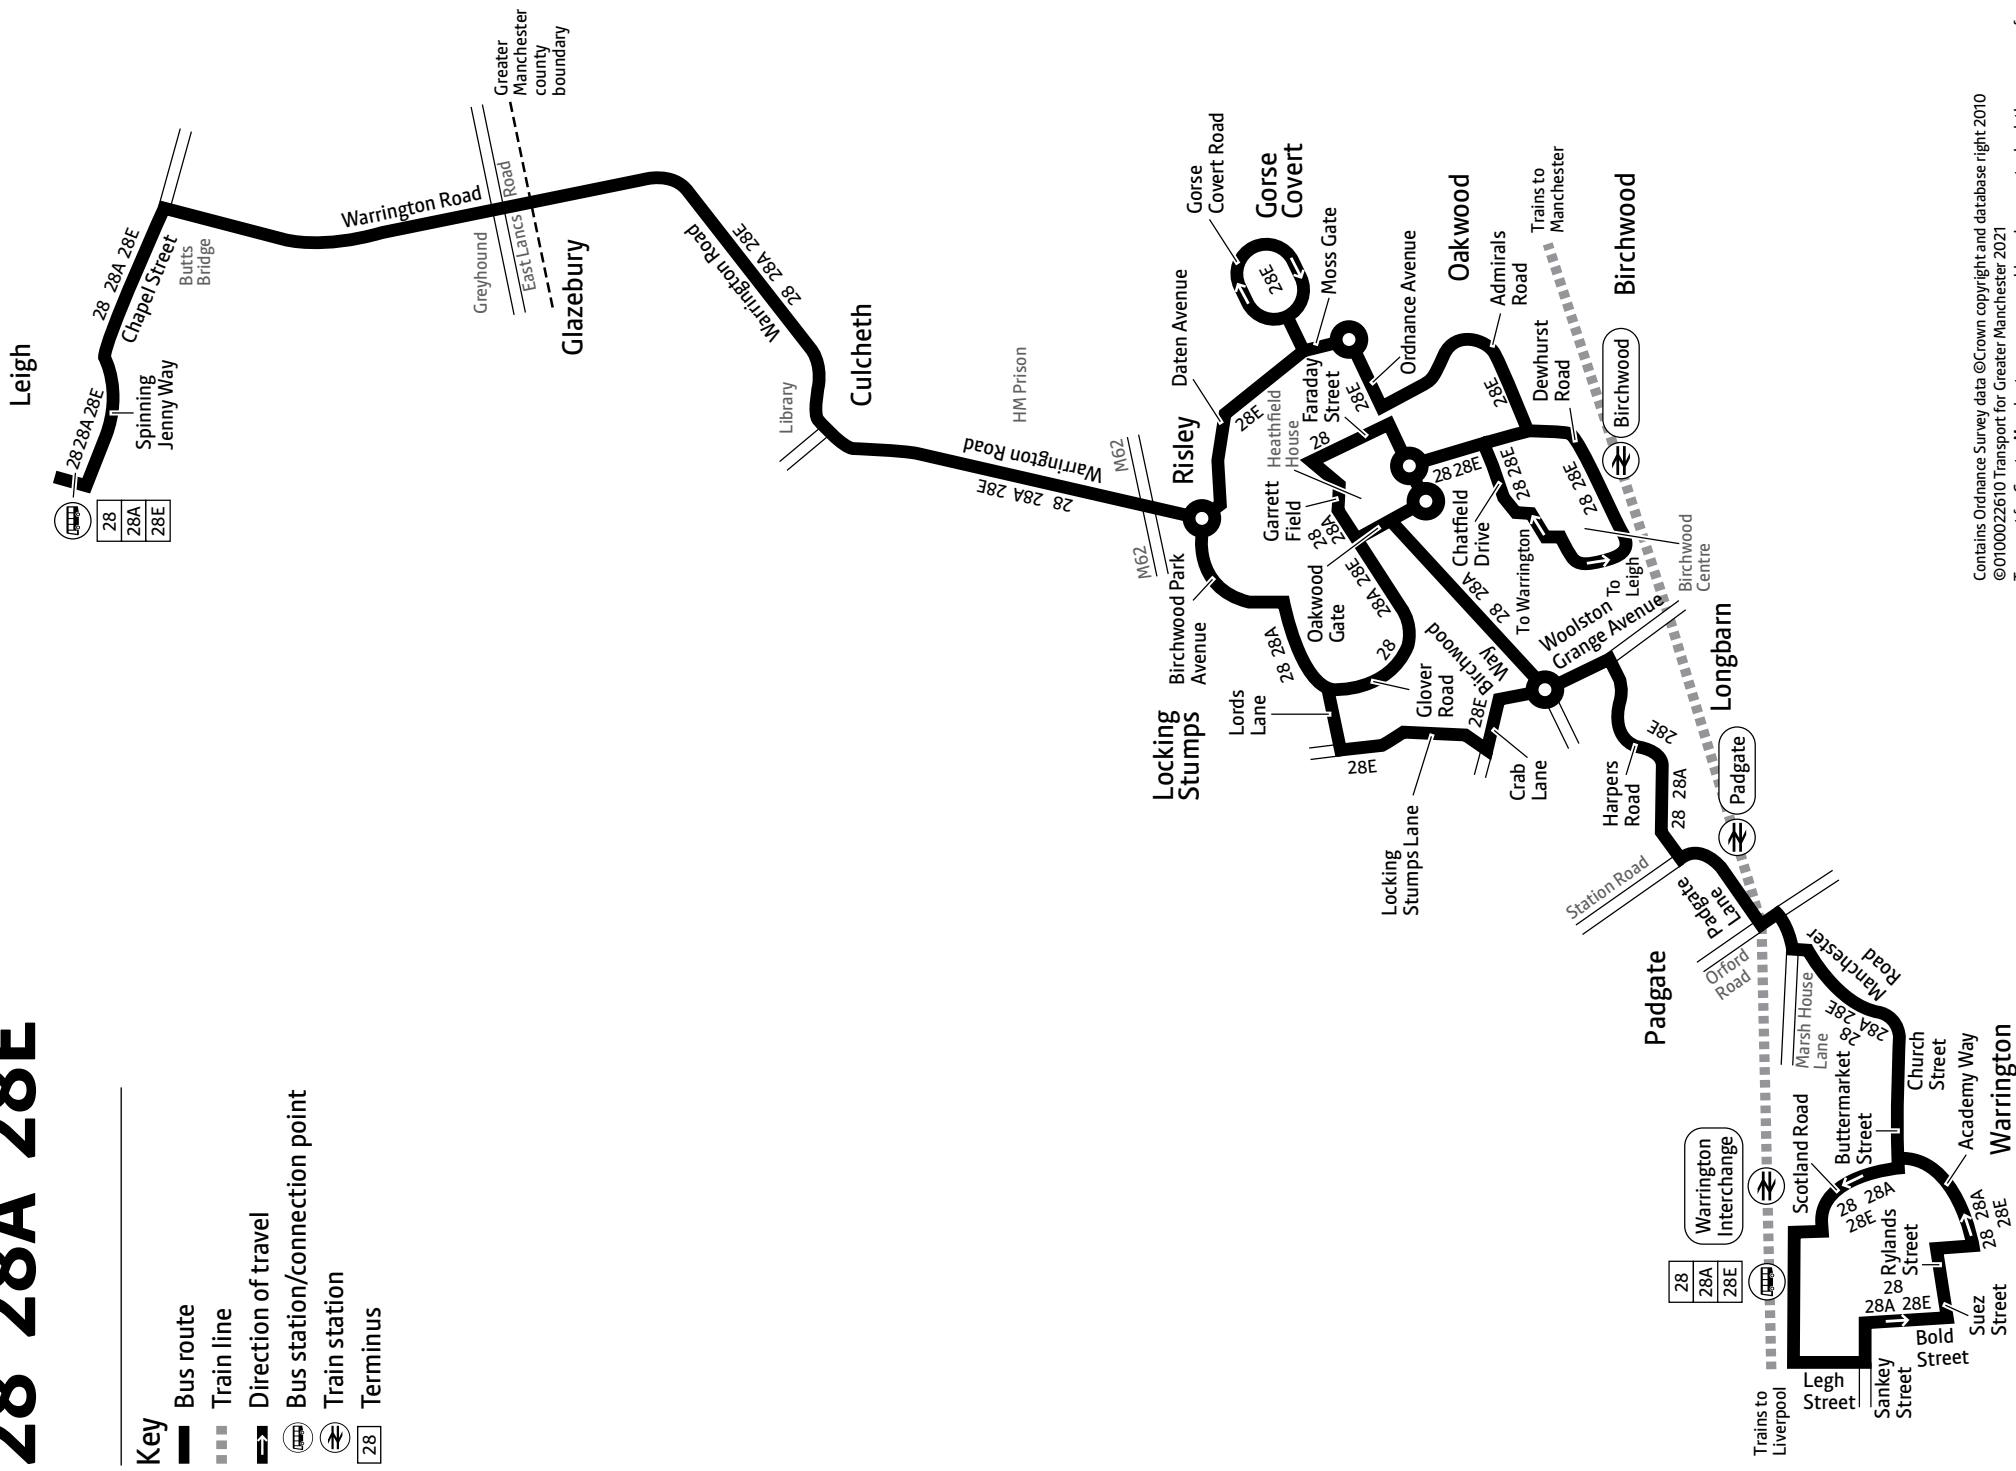

28 28A 28E

Key

- Bus route
- Train line
- Direction of travel
- Bus station/connection point
- Train station
- Terminus

Contains Ordnance Survey data ©Crown copyright and database right 2010
©0100022610 Transport for Greater Manchester 2021
Transport for Greater Manchester uses reasonable endeavours to check the accuracy of information published and to publish changes to information in a timely manner. In no event will Transport for Greater Manchester be liable for any loss that may arise from this information being inaccurate.