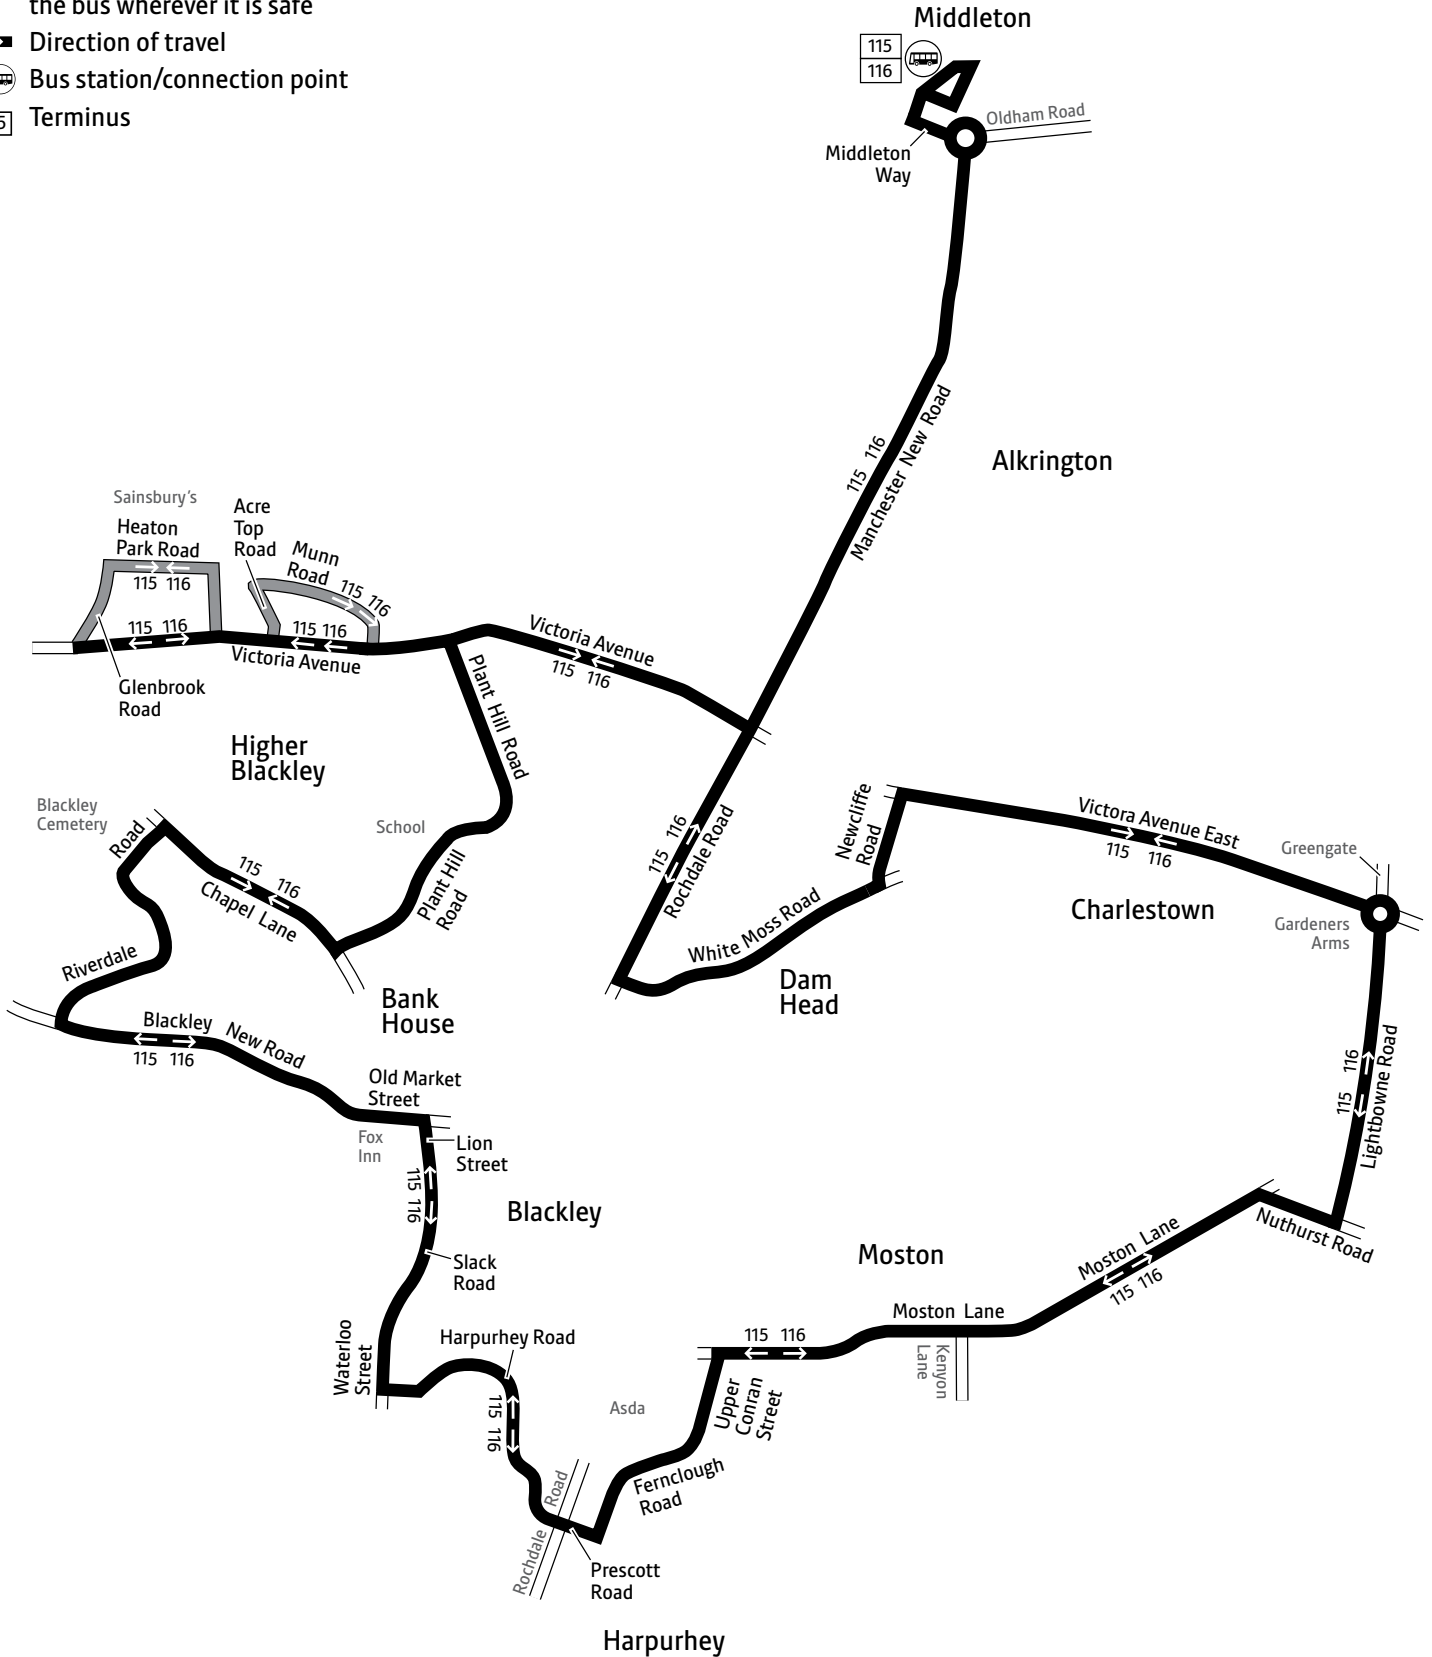

115 116

Key

- Bus route
- Hail and ride:
  passengers can get on or off
  the bus wherever it is safe
- Direction of travel
- Bus station/connection point
- Terminus