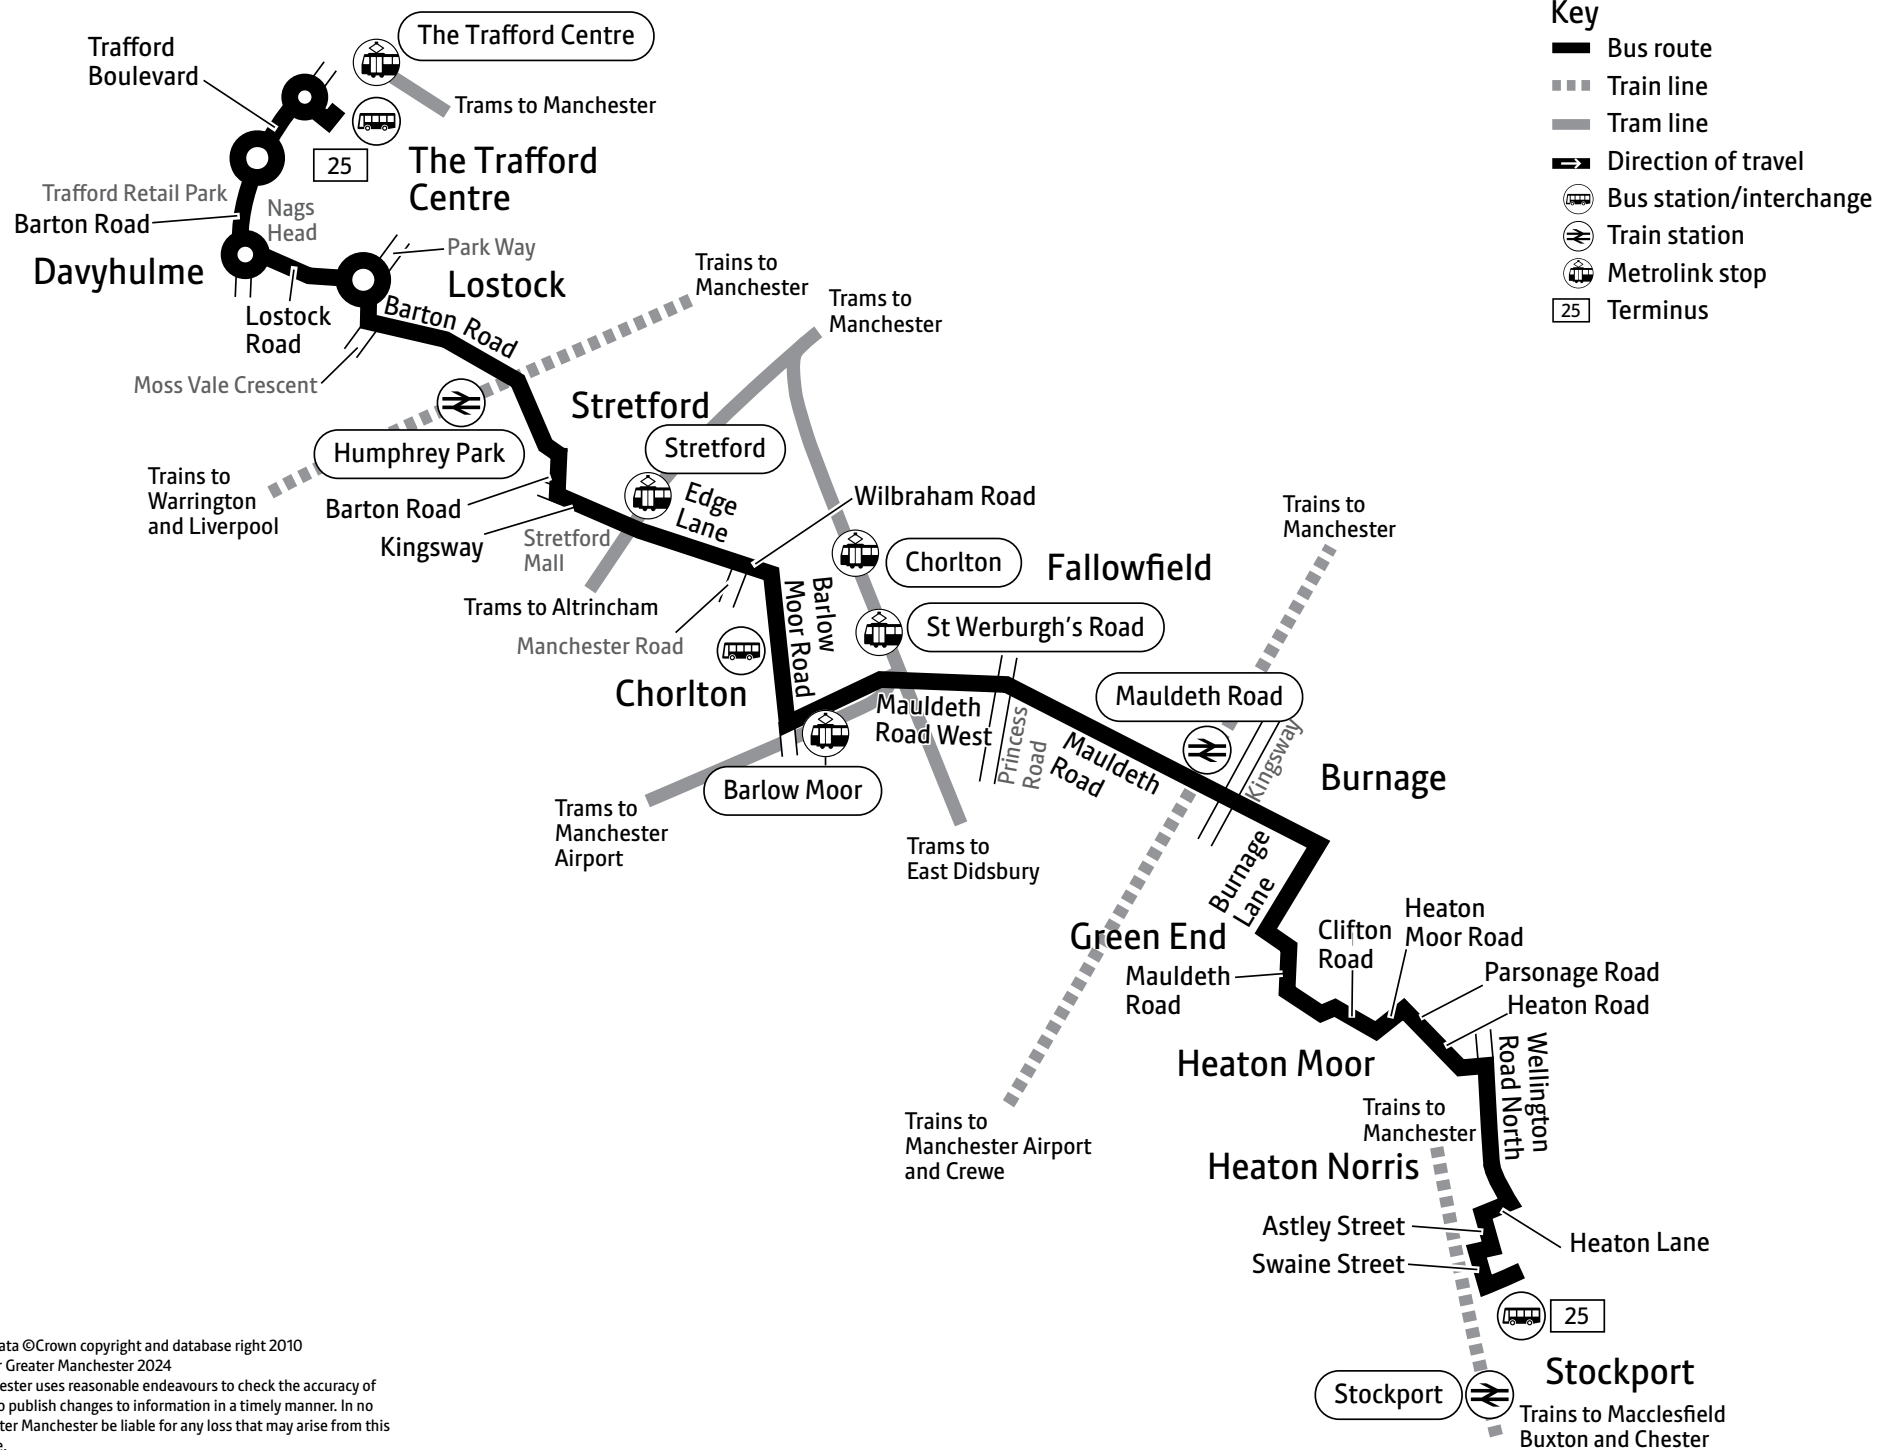

Contains Ordnance Survey data ©Crown copyright and database right 2010
©0100022610 Transport for Greater Manchester 2024
Transport for Greater Manchester uses reasonable endeavours to check the accuracy of information published and to publish changes to information in a timely manner. In no event will Transport for Greater Manchester be liable for any loss that may arise from this information being inaccurate.