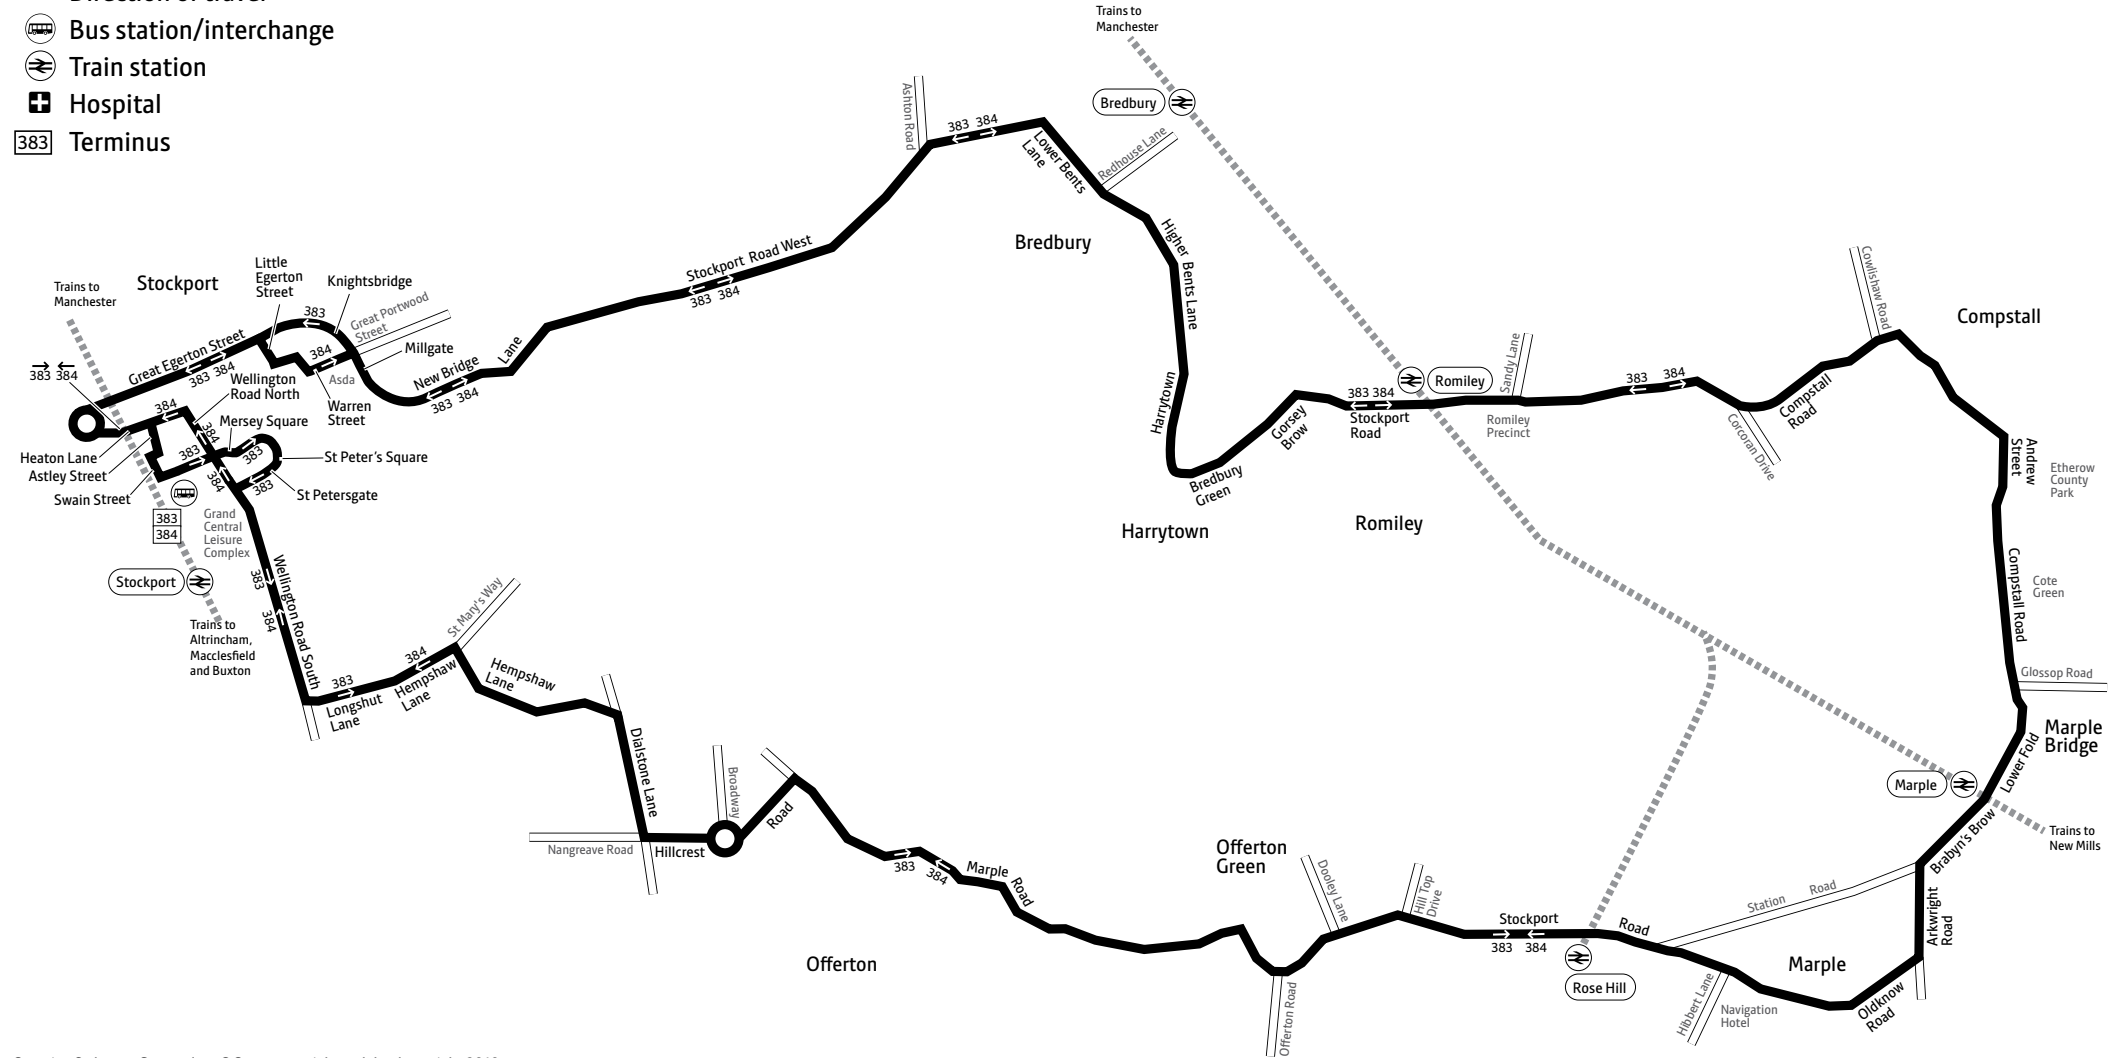

383 384

Key

- Bus route
- Train line
- Direction of travel
- Bus station/interchange
- Train station
- Hospital
- Terminus

Contains Ordnance Survey data ©Crown copyright and database right 2010
©0100022610 Transport for Greater Manchester 2024
Transport for Greater Manchester uses reasonable endeavours to check the accuracy of information published and to publish changes to information in a timely manner. In no event will Transport for Greater Manchester be liable for any loss that may arise from this information being inaccurate.