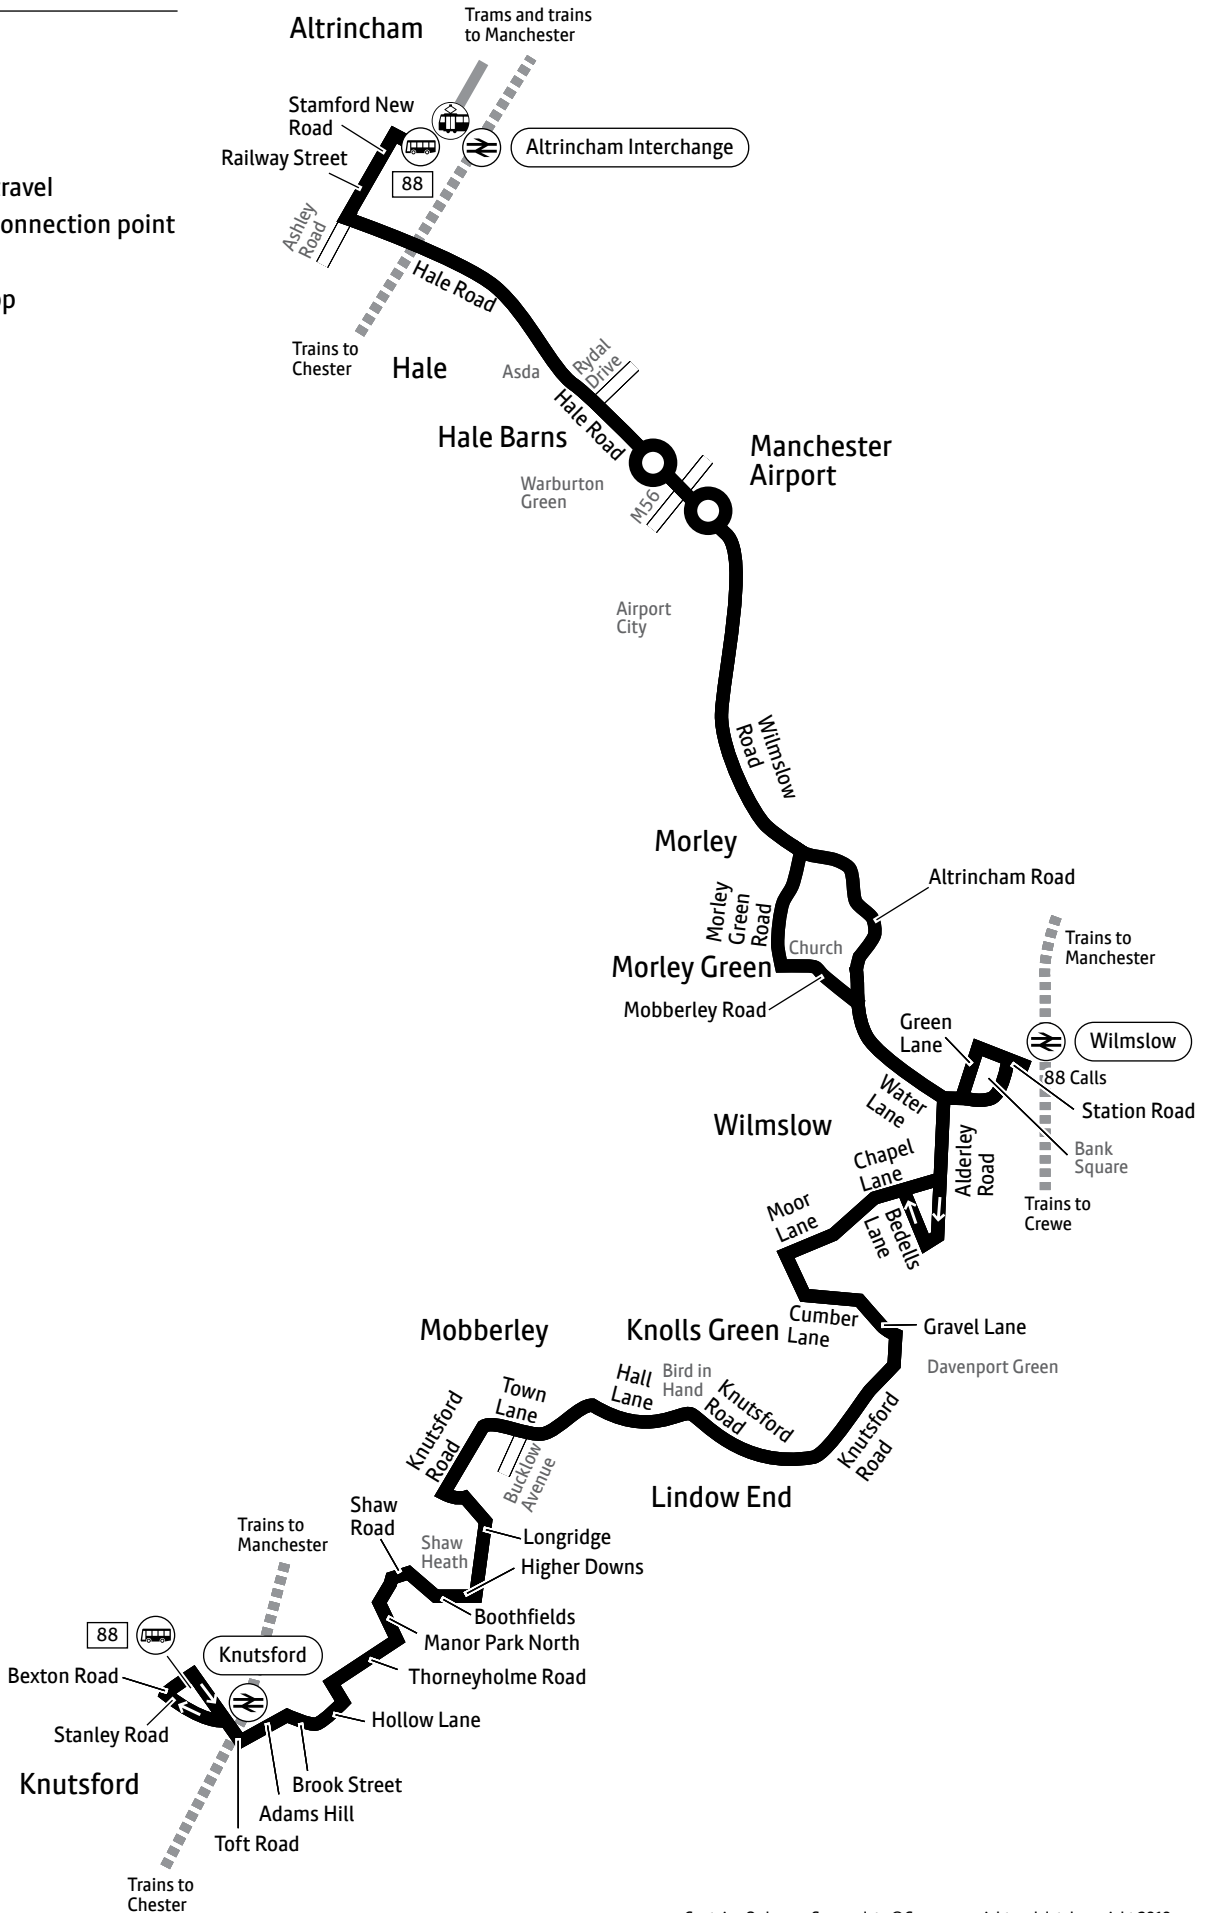

Key

- Bus route
- Train line
- Tram line
- Direction of travel
- Bus station/connection point
- Train station
- Metrolink stop
- Terminus