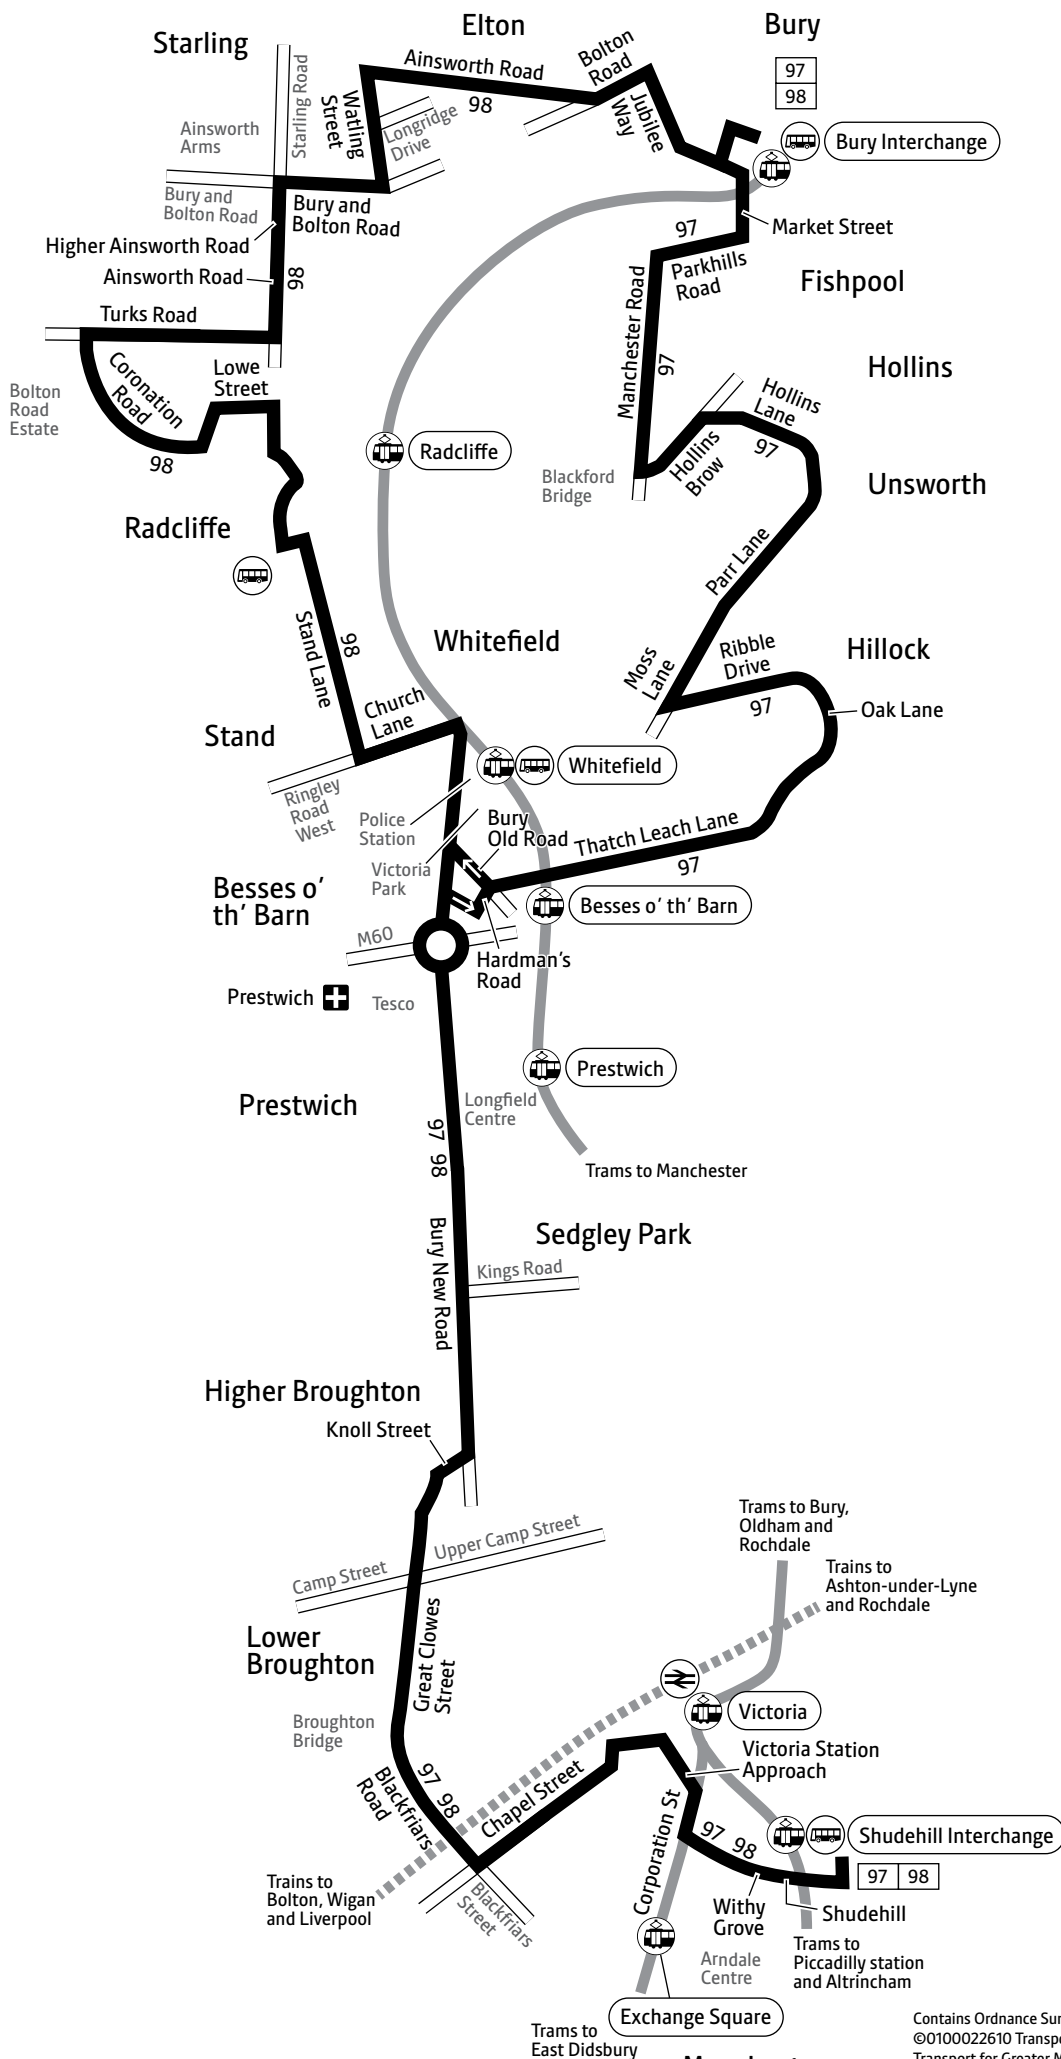

1. **Key**
2. Bus route
   - Train line
   - Tram line
   - Direction of travel
   - Bus station/connection point
   - Train station
   - Metrolink stop
   - Hospital
   - 97 | 98 Terminus